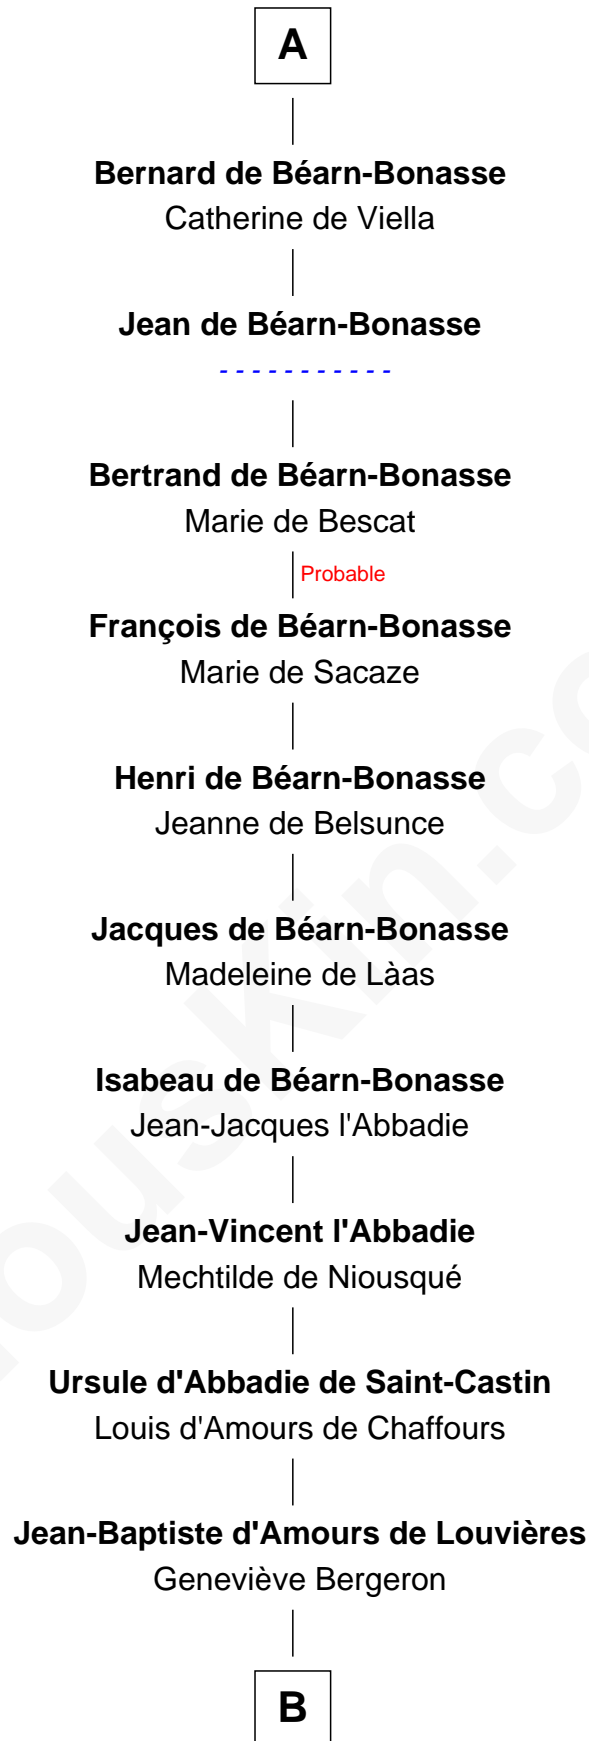

# FamousKin.com Relationship Chart of

**Beyoncé**

*Singer and Movie Actress*

23rd Great-granddaughter of

**King Henry III**

*King of England*

**B**

**Anastasia d'Amours de Louvières**

Pierre-René Leblanc

**Constance Leblanc**

Joseph-René Broussard

**Joséphine-Adelania Broussard**

Rosemond Broussard

**Eloy-René Broussard**

Josephine Lesser

**Odelia Broussard**