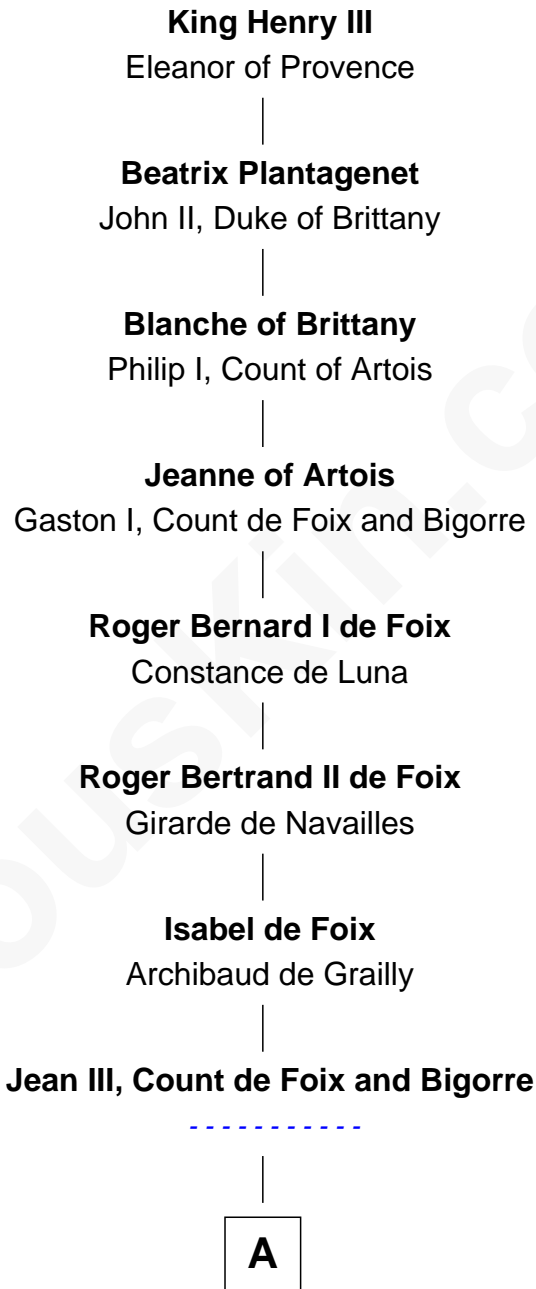

# FamousKin.com Relationship Chart of

**Beyoncé**

*Singer and Movie Actress*

23rd Great-granddaughter of

**King Henry III**

*King of England*

**B**

**Anastasia d'Amours de Louvières**

Pierre-René Leblanc

**Constance Leblanc**

Joseph-René Broussard

**Joséphine-Adelania Broussard**

Rosemond Broussard

**Eloy-René Broussard**

Josephine Lesser

**Odelia Broussard**