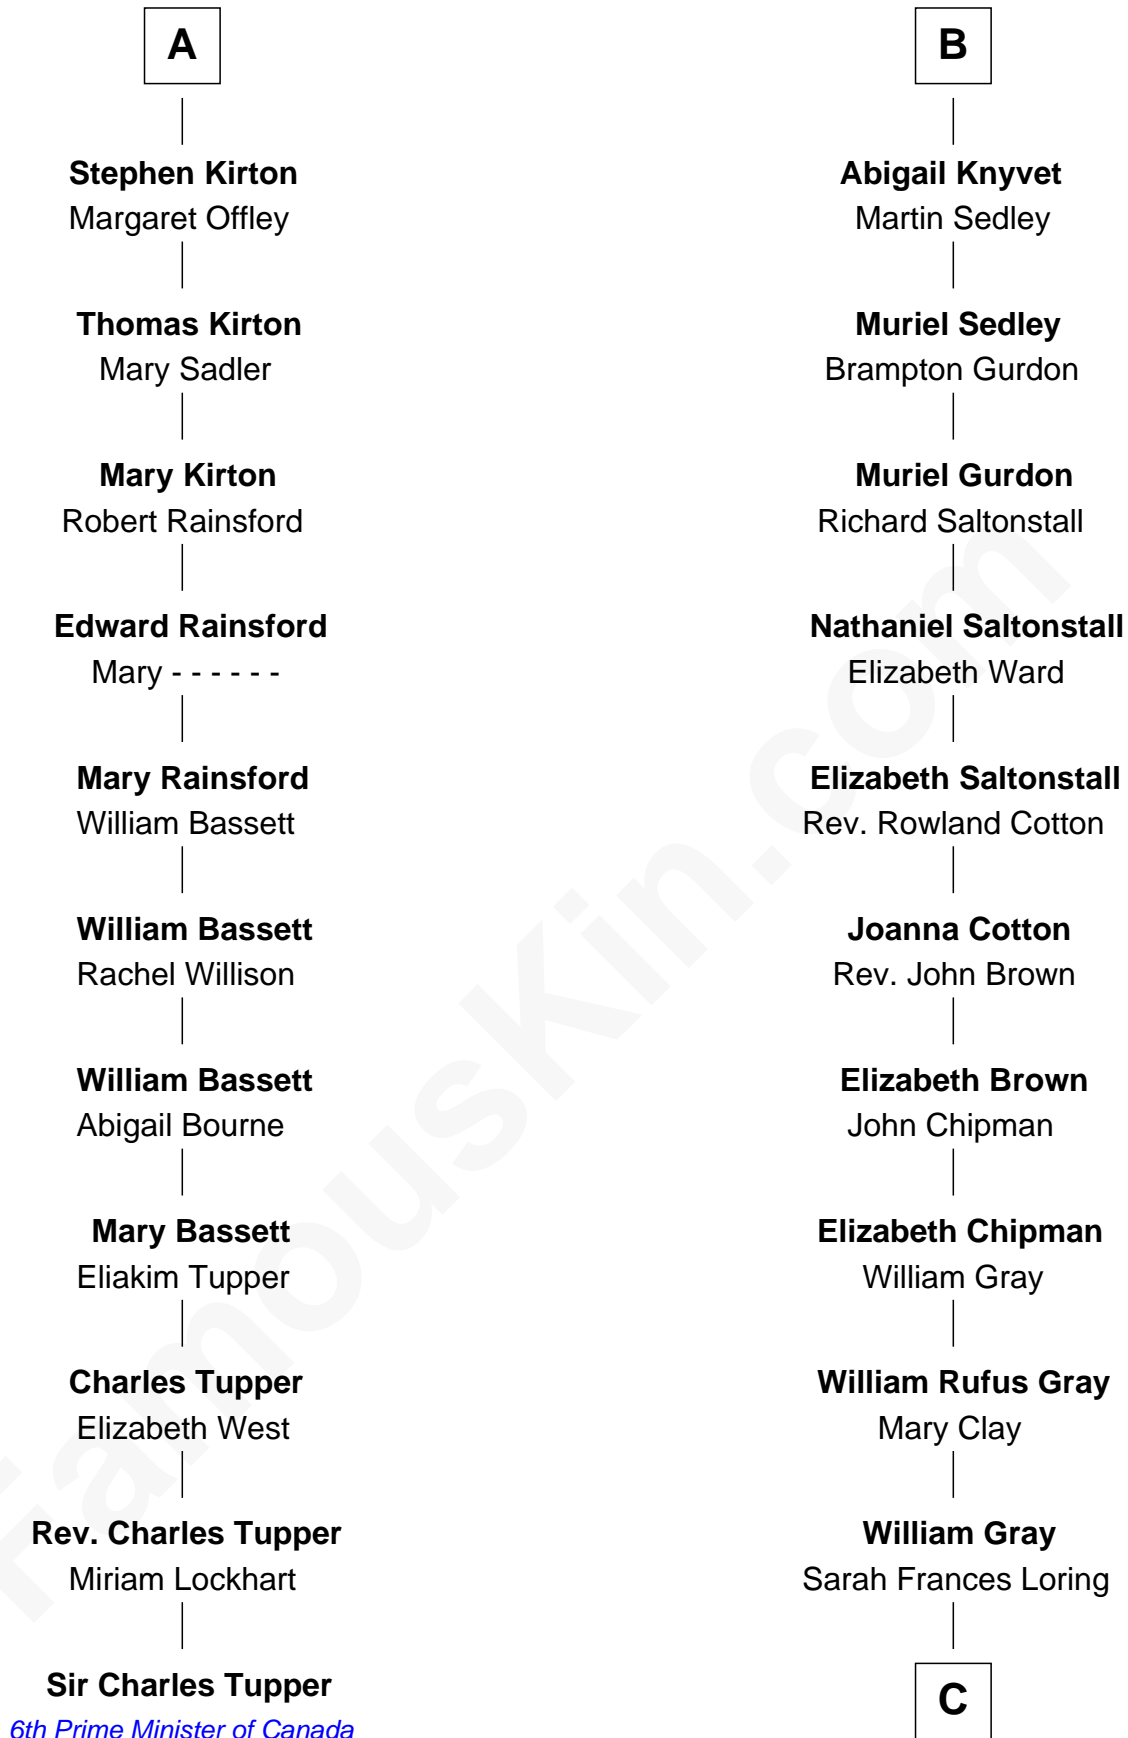

FamousKin.com Relationship Chart of

Sir Charles Tupper

6th Prime Minister of Canada

17th cousin 3 times removed of

Story Musgrave

NASA Astronaut

C

Edward Gray

Elizabeth Gray Story

Marguerite Gray

John Butler Swann

Marguerite Swann

Percy Musgrave

Story Musgrave

NASA Astronaut

FamousKin.com