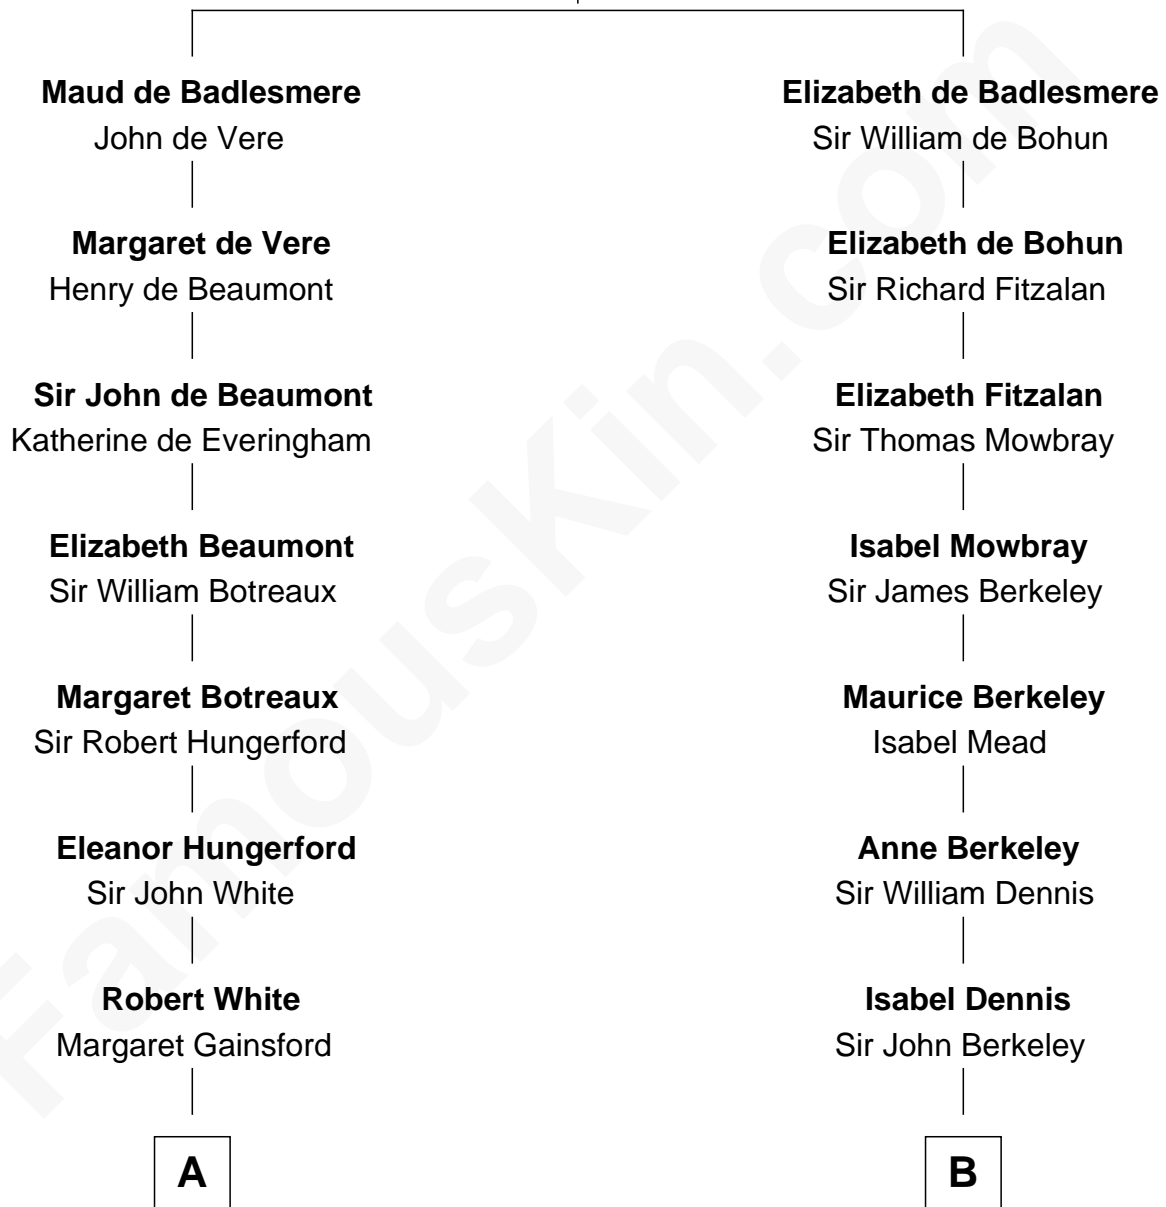

FamousKin.com

Relationship Chart of

Sir Charles Tupper

6th Prime Minister of Canada

18th cousin of

Emma Eames

Opera Singer

Bartholomew de Badlesmere

Margaret de Clare

C

Rev. Charles Tupper

Miriam Lockhart

Sir Charles Tupper

6th Prime Minister of Canada

D

Ithamer Bellows Eames