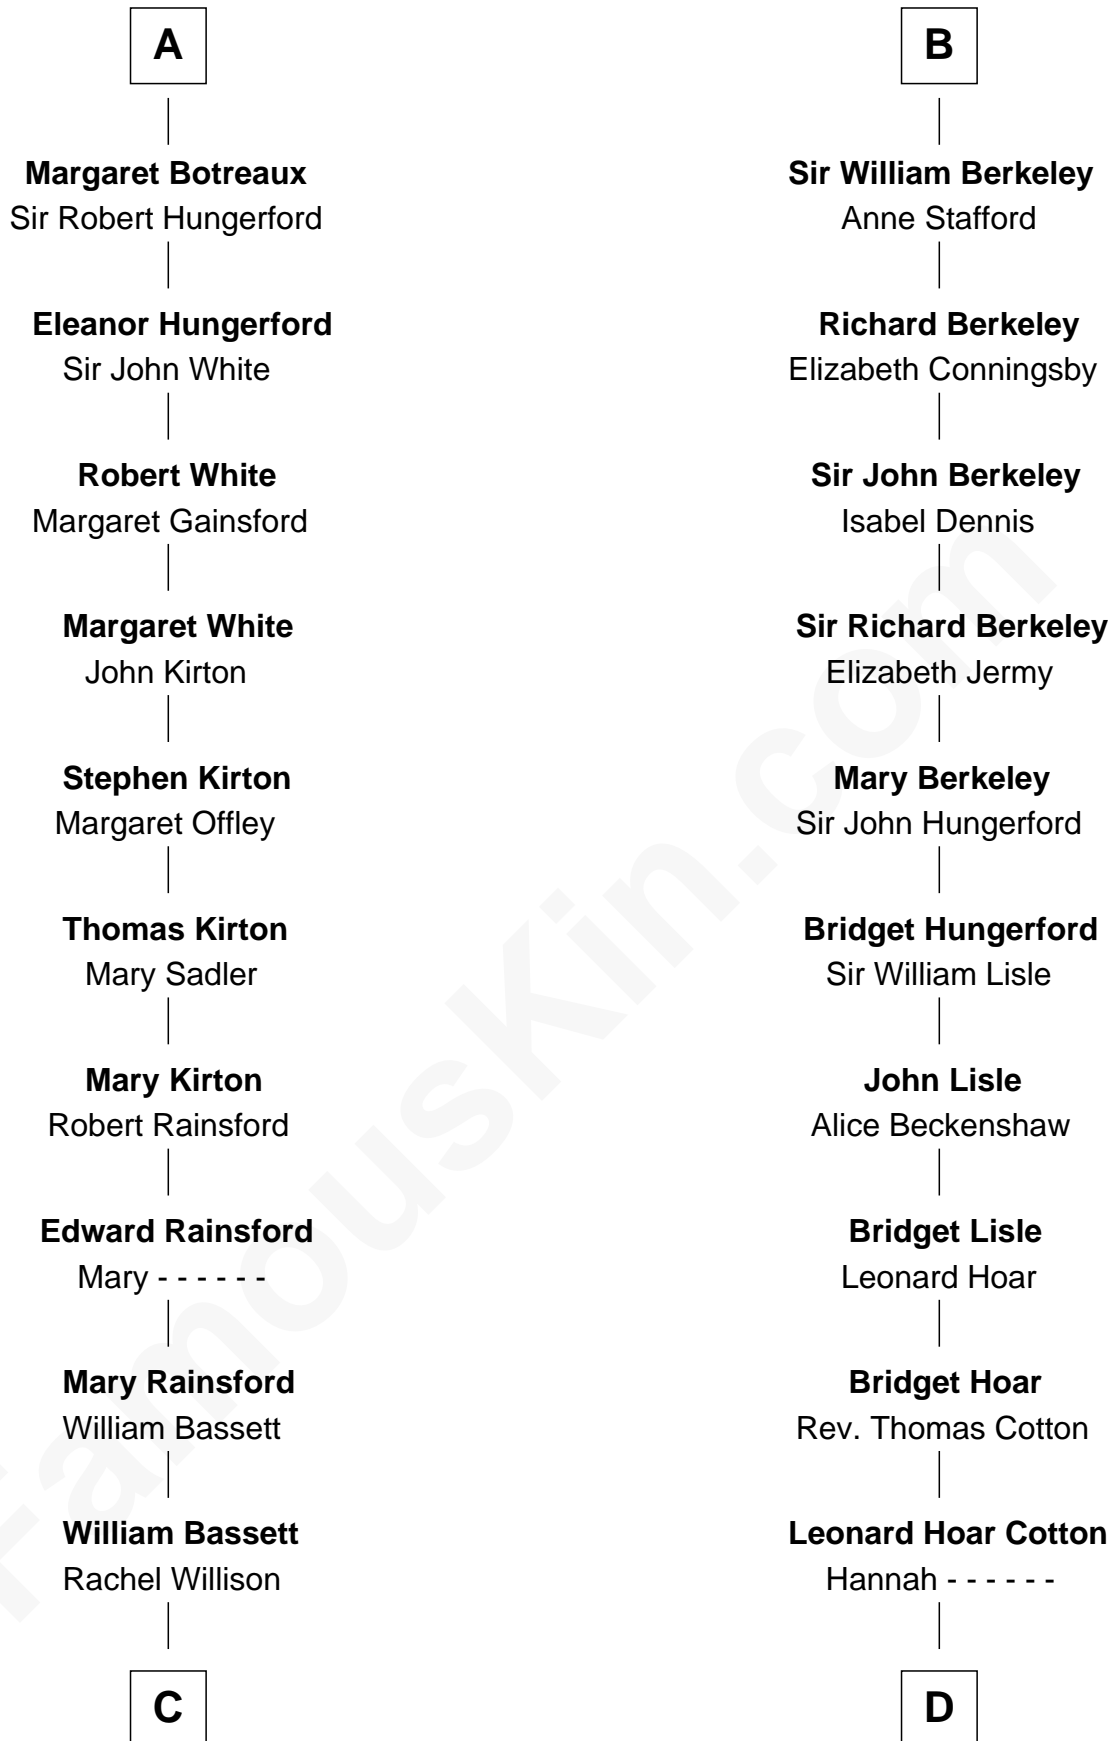

FamousKin.com

Relationship Chart of

Sir Charles Tupper

6th Prime Minister of Canada

21st cousin of

Emma Eames

Opera Singer

Sir Roger de Quincy

Helen of Galloway

C

William Bassett

Abigail Bourne

Mary Bassett

Eliakim Tupper

Charles Tupper

Elizabeth West