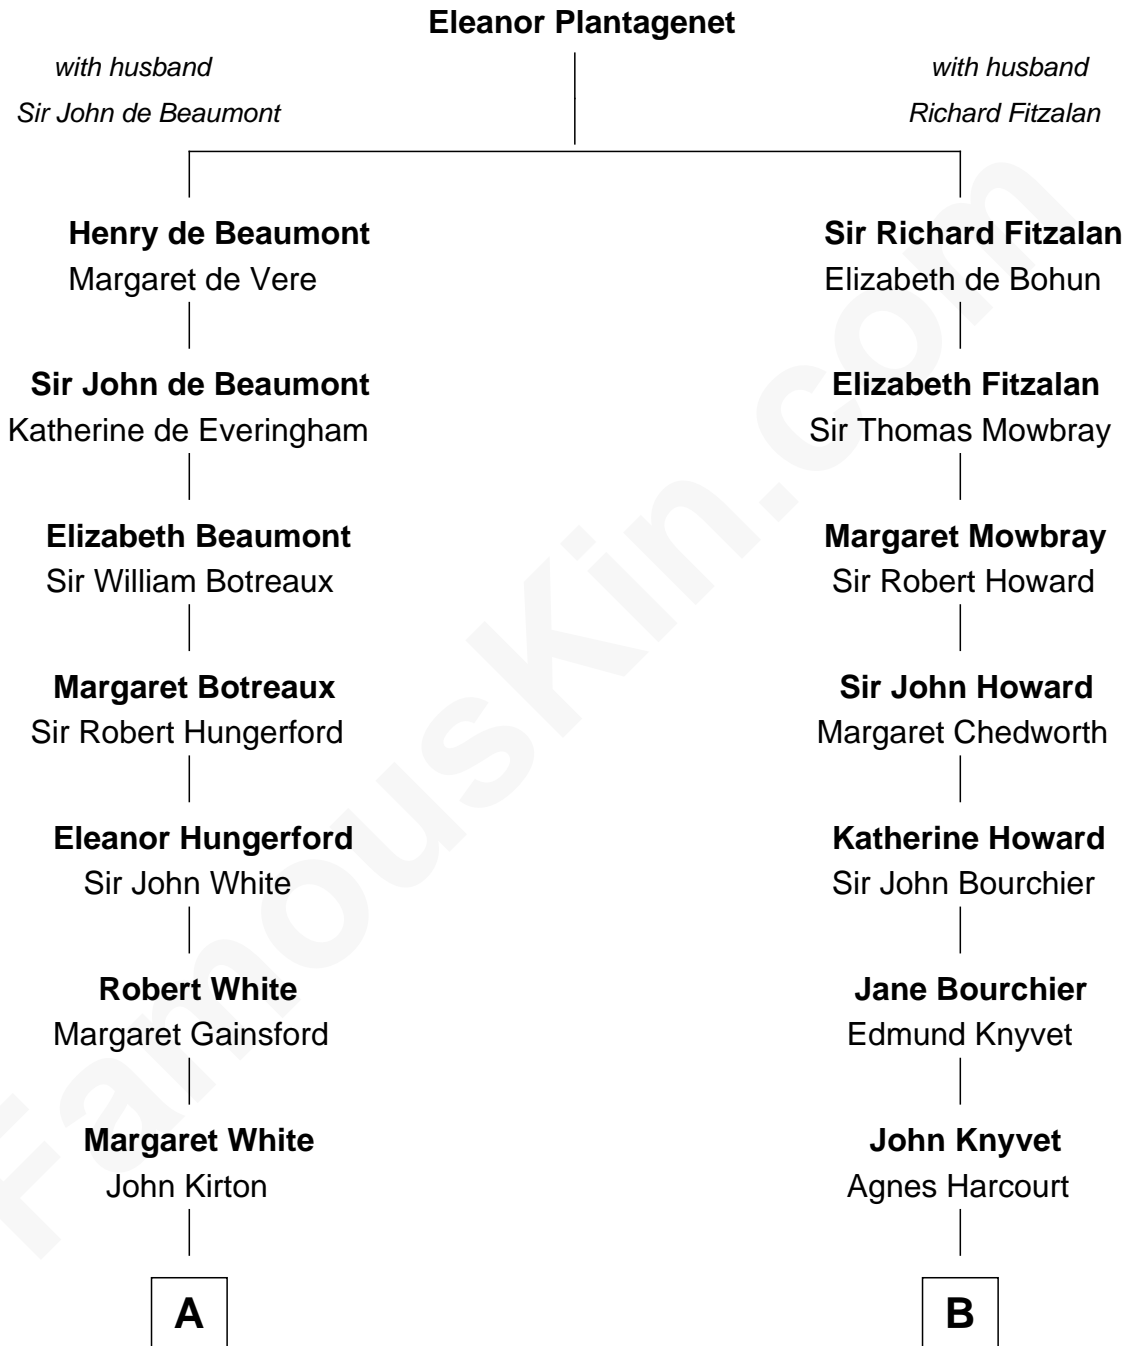

FamousKin.com Relationship Chart of

Sir Charles Tupper

6th Prime Minister of Canada

16th cousin 1 time removed of

Horace Gray

U.S. Supreme Court Justice

A

Stephen Kirton
Margaret Offley

Thomas Kirton
Mary Sadler

Mary Kirton
Robert Rainsford

Edward Rainsford
Mary - - - - -

Mary Rainsford
William Bassett

William Bassett
Rachel Willison

William Bassett
Abigail Bourne

Mary Bassett
Eliakim Tupper