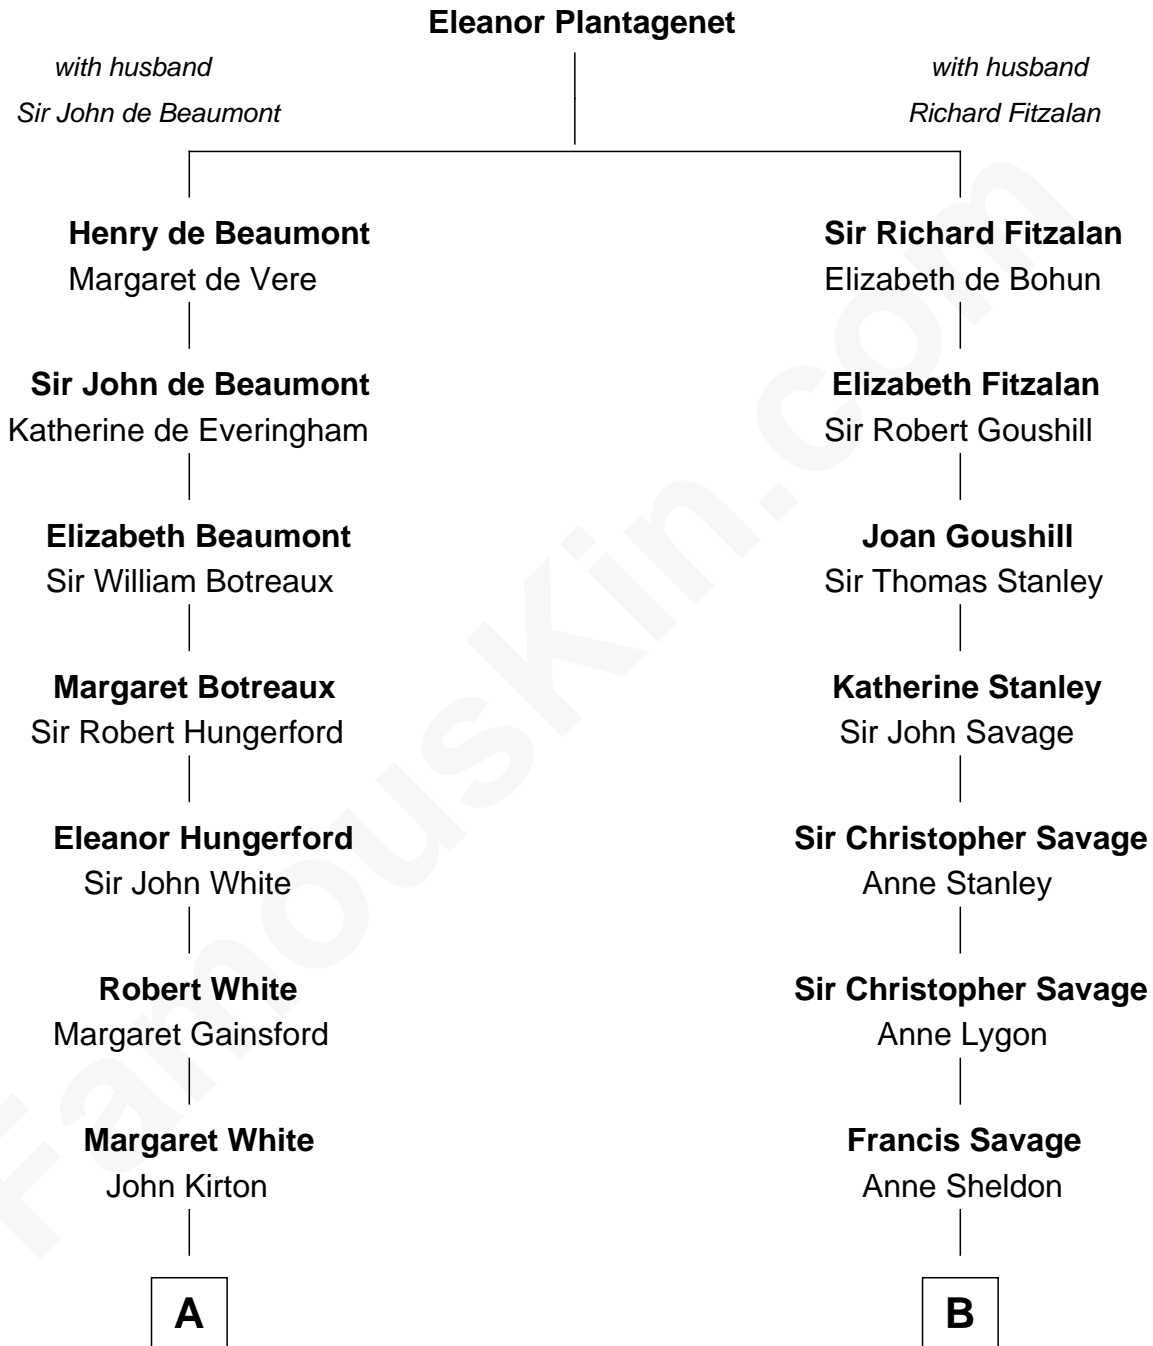

FamousKin.com Relationship Chart of

Sir Charles Tupper

6th Prime Minister of Canada

17th cousin 1 time removed of

General George S. Patton

U.S. Army - World War II

C

George Smith Patton

Ruth Wilson

General George S. Patton

U.S. Army - World War II

FamousKin.com