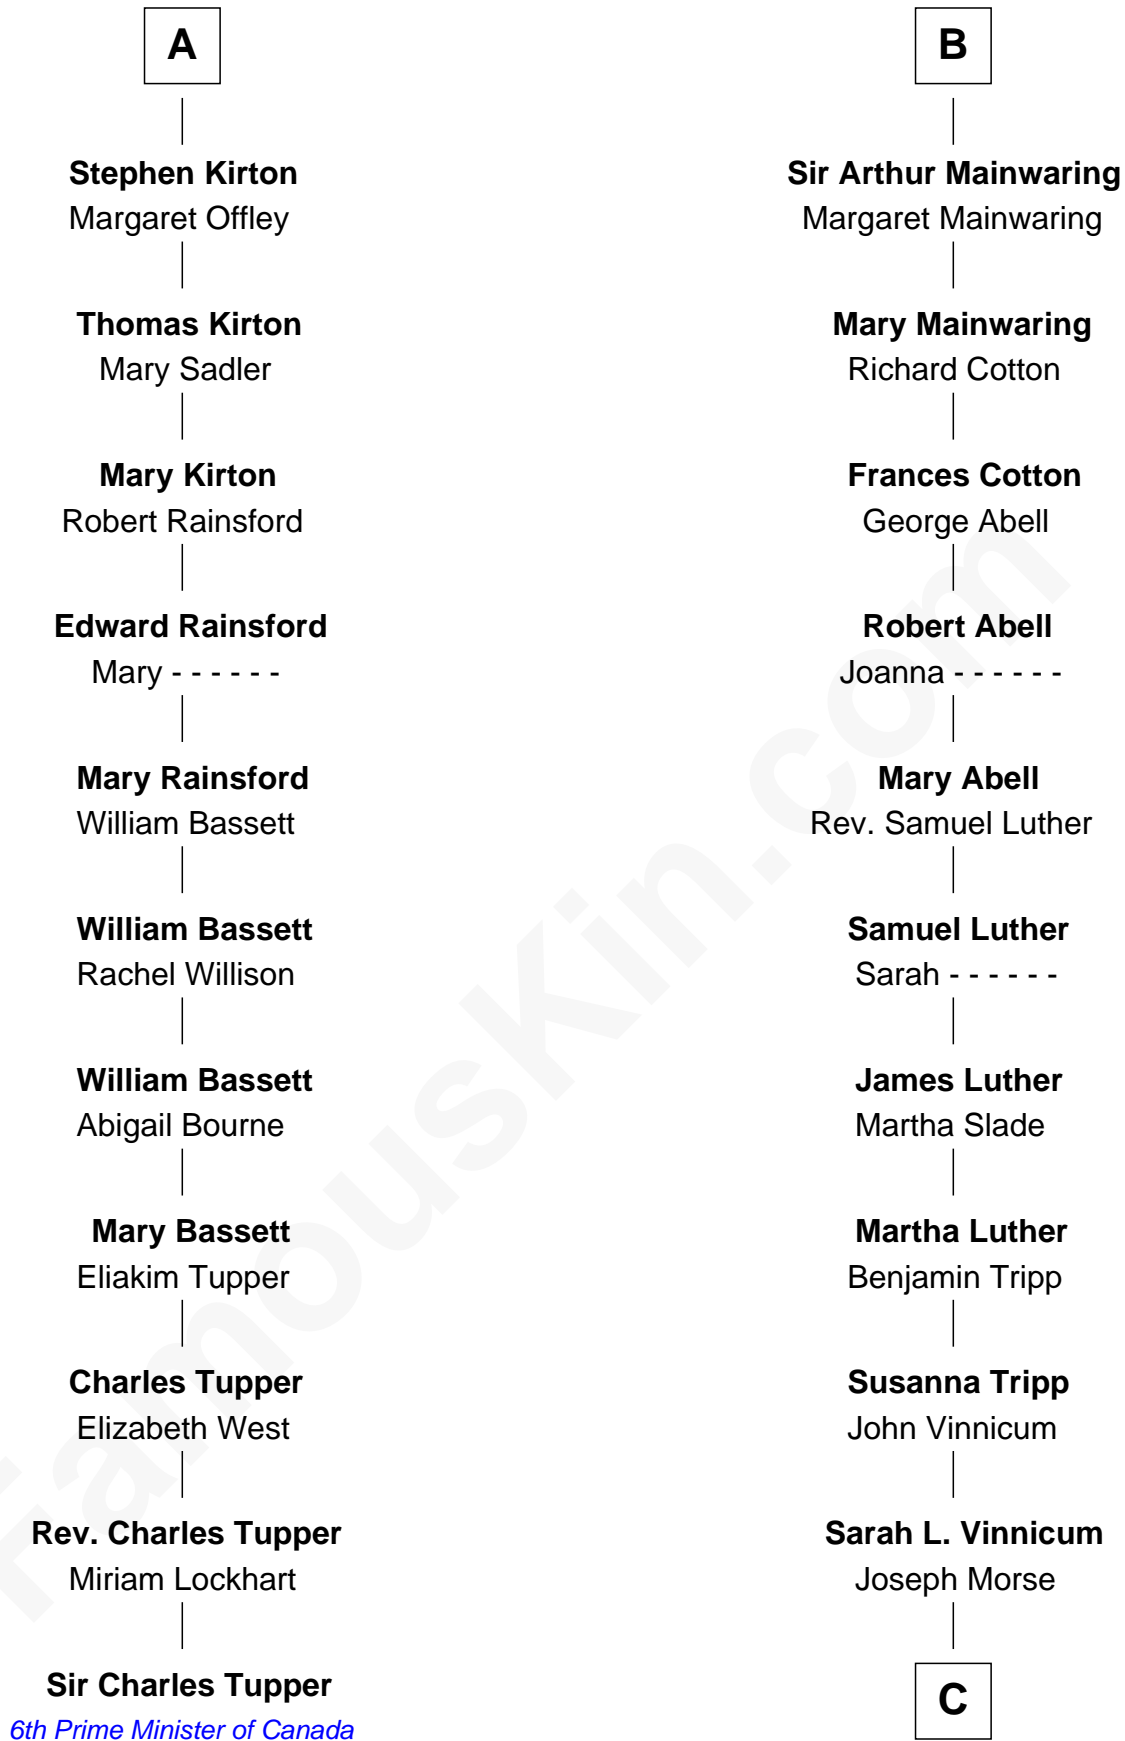

FamousKin.com Relationship Chart of

Sir Charles Tupper

6th Prime Minister of Canada

17th cousin 2 times removed of

Lizzie Borden

Accused Murderess

C

Anthony Morse

Rhoda Morrison

Sarah Anthony Morse

Andrew Jackson Borden

Lizzie Borden

Accused Murderess

FamousKin.com