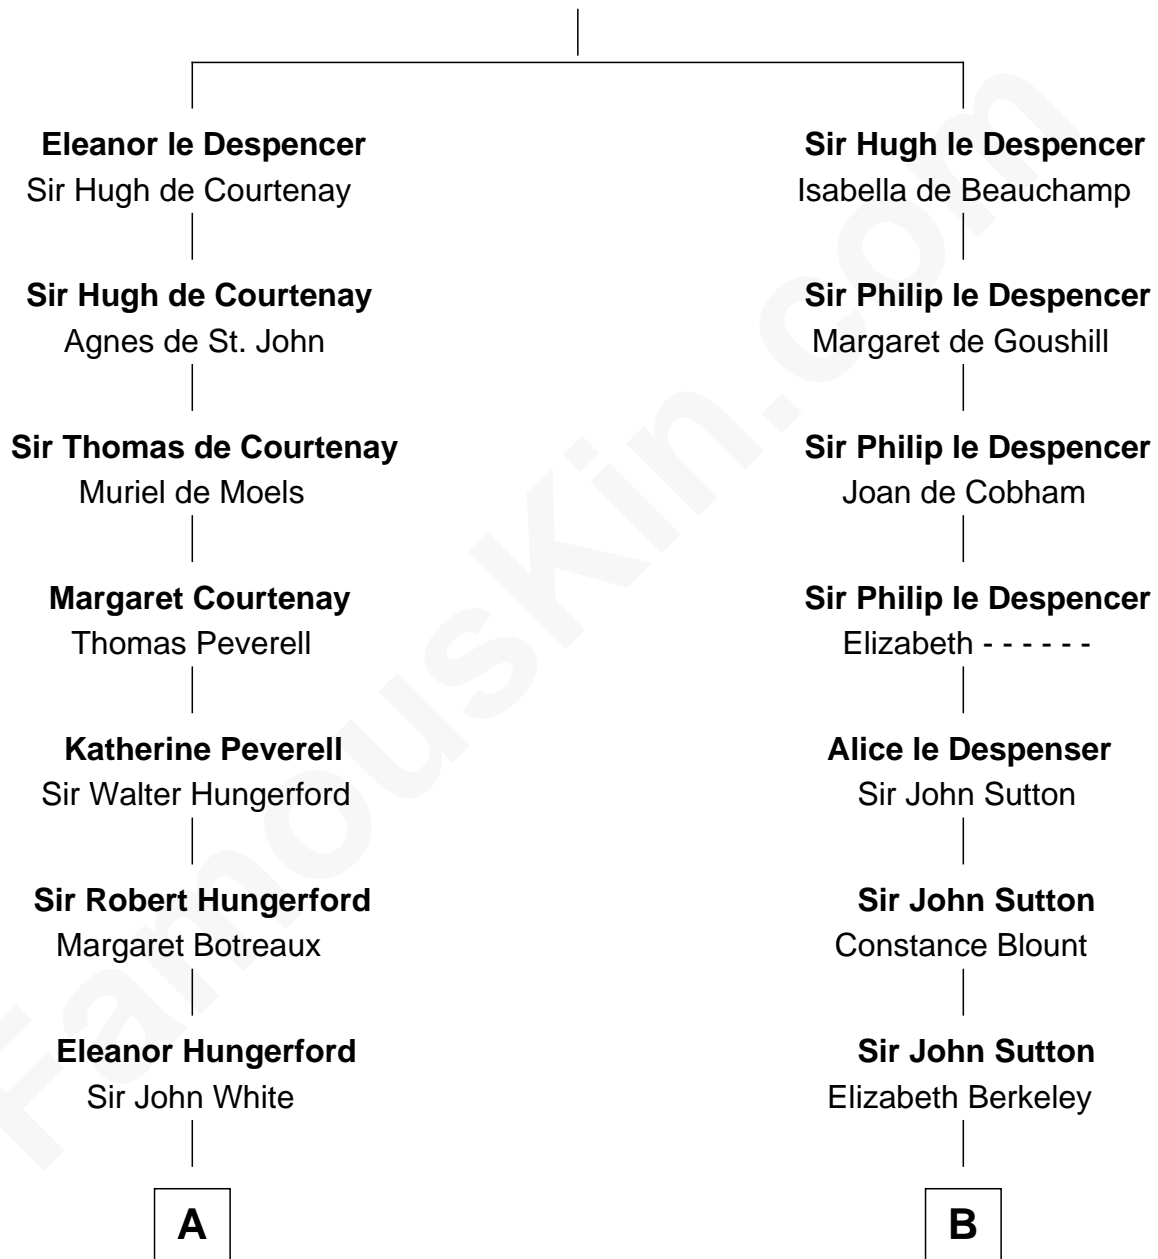

FamousKin.com

Relationship Chart of

Sir Charles Tupper

6th Prime Minister of Canada

19th cousin 2 times removed of

Lizzie Borden

Accused Murderess

Sir Hugh le Despencer

Aveline Basset

C

Charles Tupper
Elizabeth West

Rev. Charles Tupper
Miriam Lockhart

Sir Charles Tupper
6th Prime Minister of Canada

D

Susanna Tripp
John Vinnicum

Sarah L. Vinnicum
Joseph Morse

Anthony Morse
Rhoda Morrison

Sarah Anthony Morse
Andrew Jackson Borden

Lizzie Borden
Accused Murderess