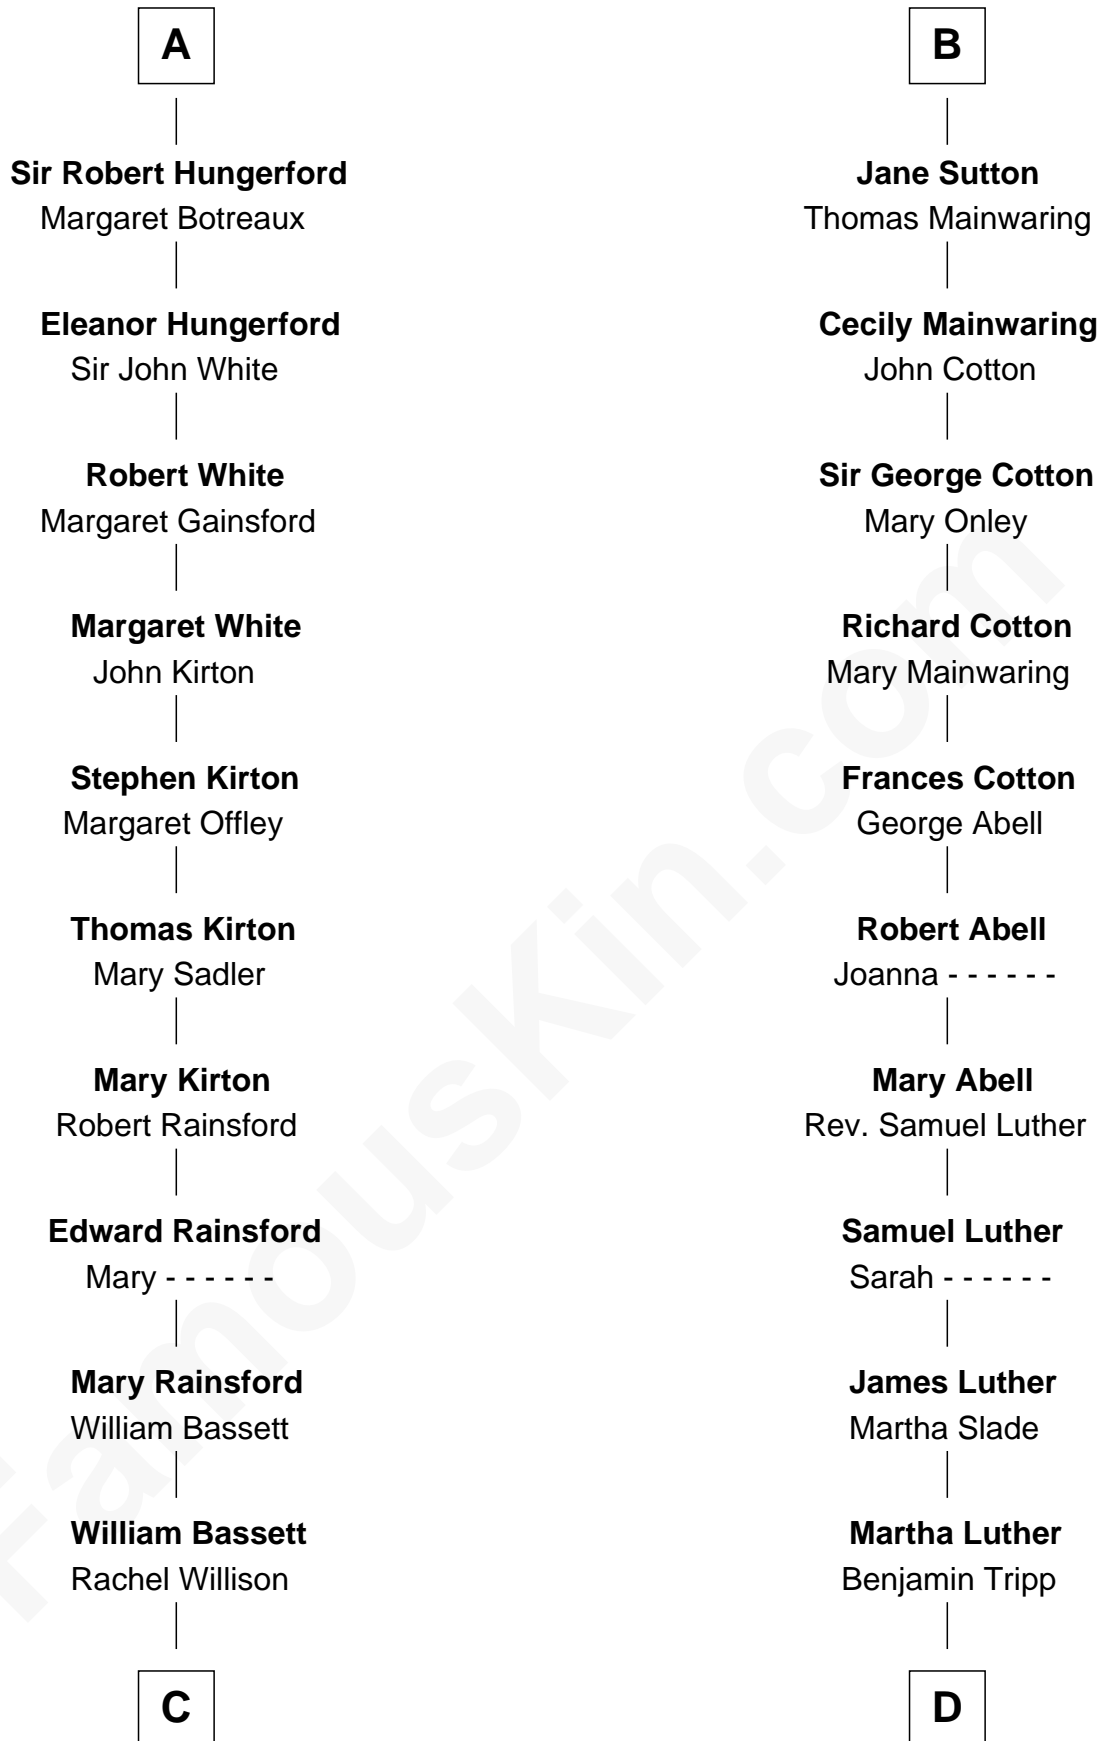

## Relationship Chart of

**Sir Charles Tupper**

*6th Prime Minister of Canada*

21st cousin of

**Lizzie Borden**

*Accused Murderess*

**Saher de Quincy**  
Margaret de Beaumont

**C**

**William Bassett**

Abigail Bourne

**Mary Bassett**

Eliakim Tupper

**Charles Tupper**

Elizabeth West

**Rev. Charles Tupper**

Miriam Lockhart