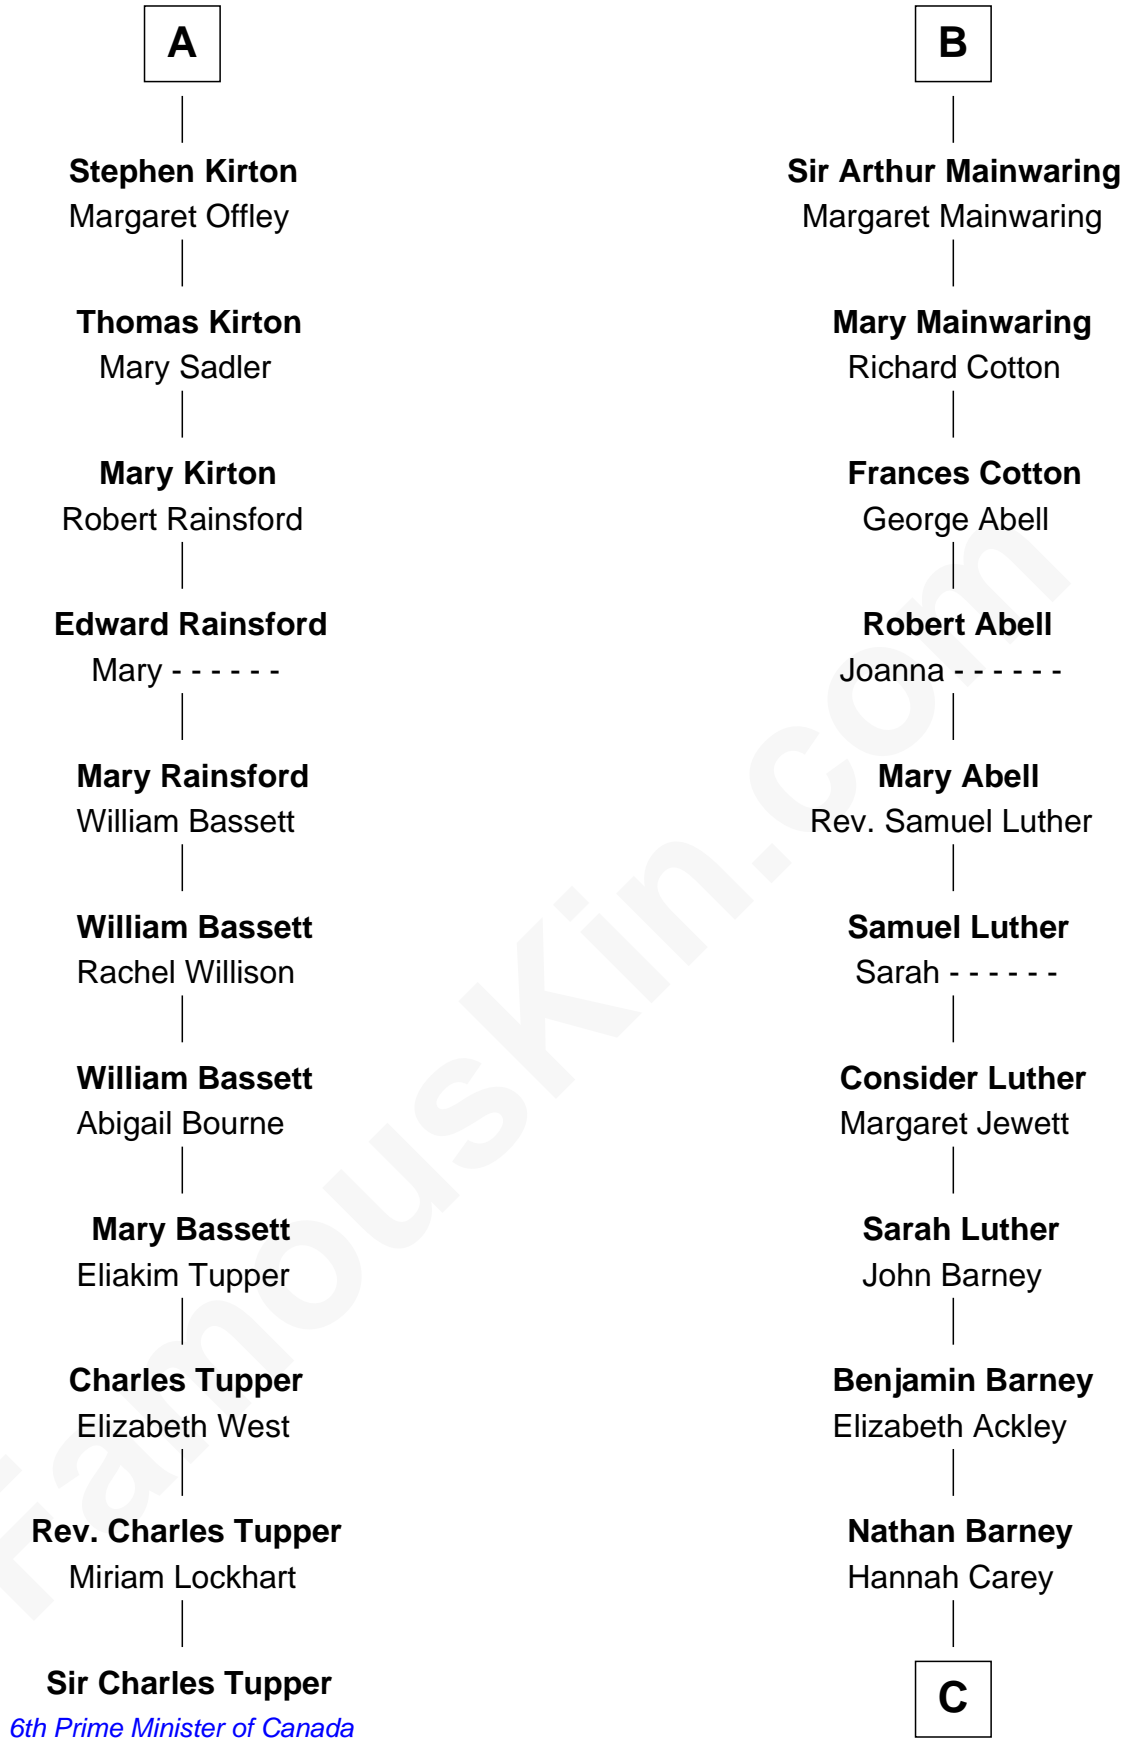

FamousKin.com Relationship Chart of

Sir Charles Tupper

6th Prime Minister of Canada

17th cousin 3 times removed of

Elizabeth Montgomery

TV Actress - "Bewitched"

C

Nathan Barney

Mary A. Deverell

Mary Weed Barney

Henry Montgomery

Henry Montgomery

Elizabeth Bryan Allen

Elizabeth Montgomery

TV Actress - "Bewitched"

FamousKin.com