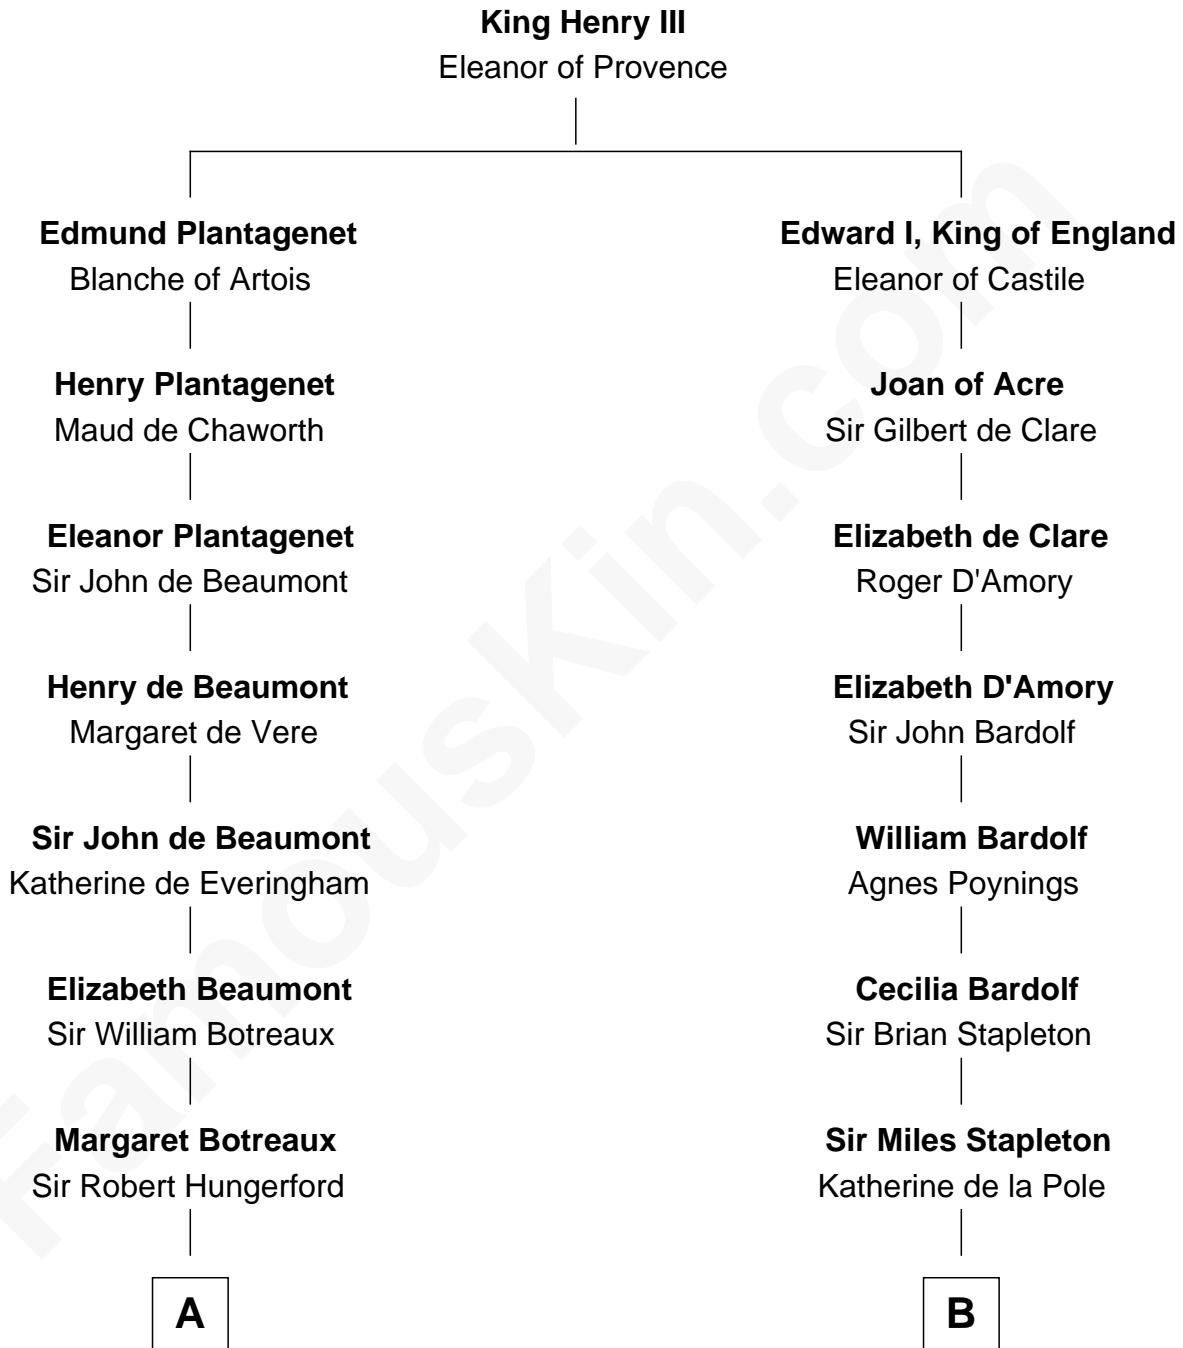

FamousKin.com
Relationship Chart of
Sir Charles Tupper

6th Prime Minister of Canada

14th cousin 6 times removed of

Rev. George Burroughs

Executed for Witchcraft, Salem 1692

C

—
Mary Bassett
Eliakim Tupper

—
Charles Tupper
Elizabeth West

—
Rev. Charles Tupper
Miriam Lockhart

—
Sir Charles Tupper
6th Prime Minister of Canada

FamousKin.com