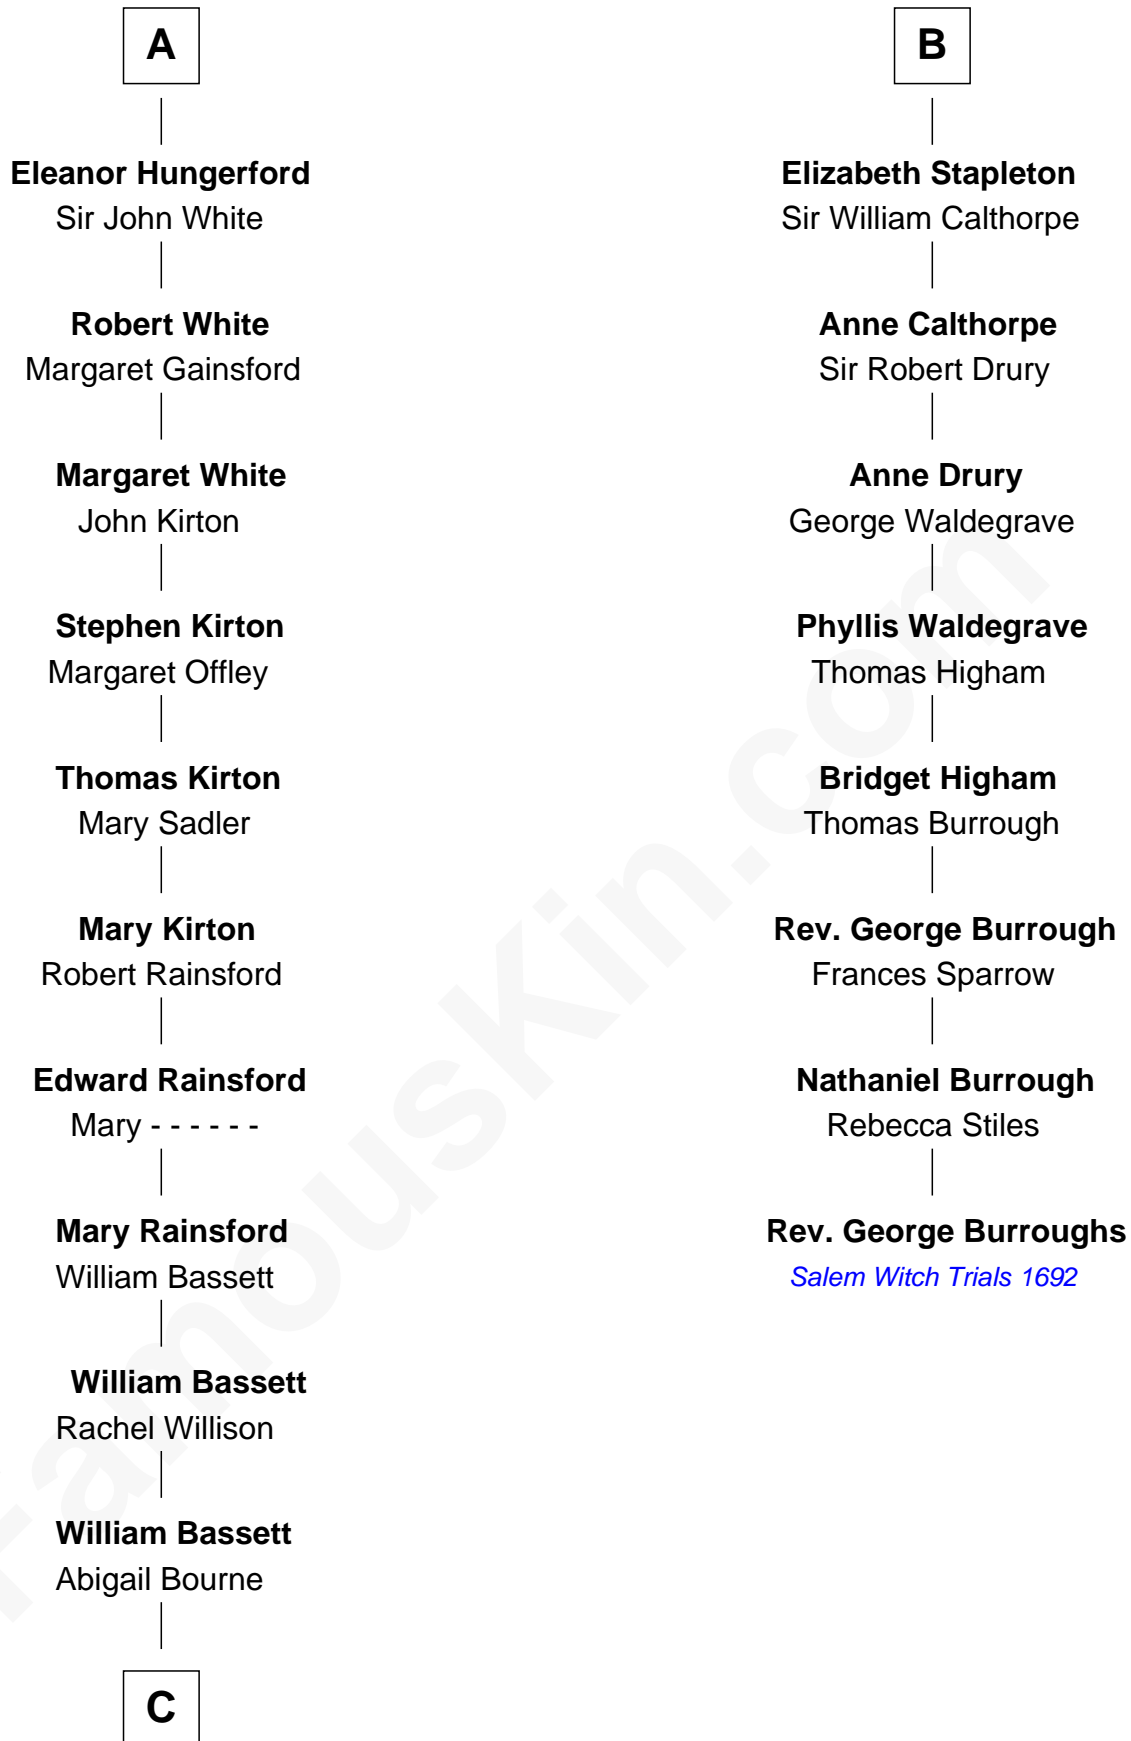

FamousKin.com
Relationship Chart of
Sir Charles Tupper

6th Prime Minister of Canada

14th cousin 6 times removed of

Rev. George Burroughs

Executed for Witchcraft, Salem 1692

C

—
Mary Bassett
Eliakim Tupper

—
Charles Tupper
Elizabeth West

—
Rev. Charles Tupper
Miriam Lockhart

—
Sir Charles Tupper
6th Prime Minister of Canada

FamousKin.com