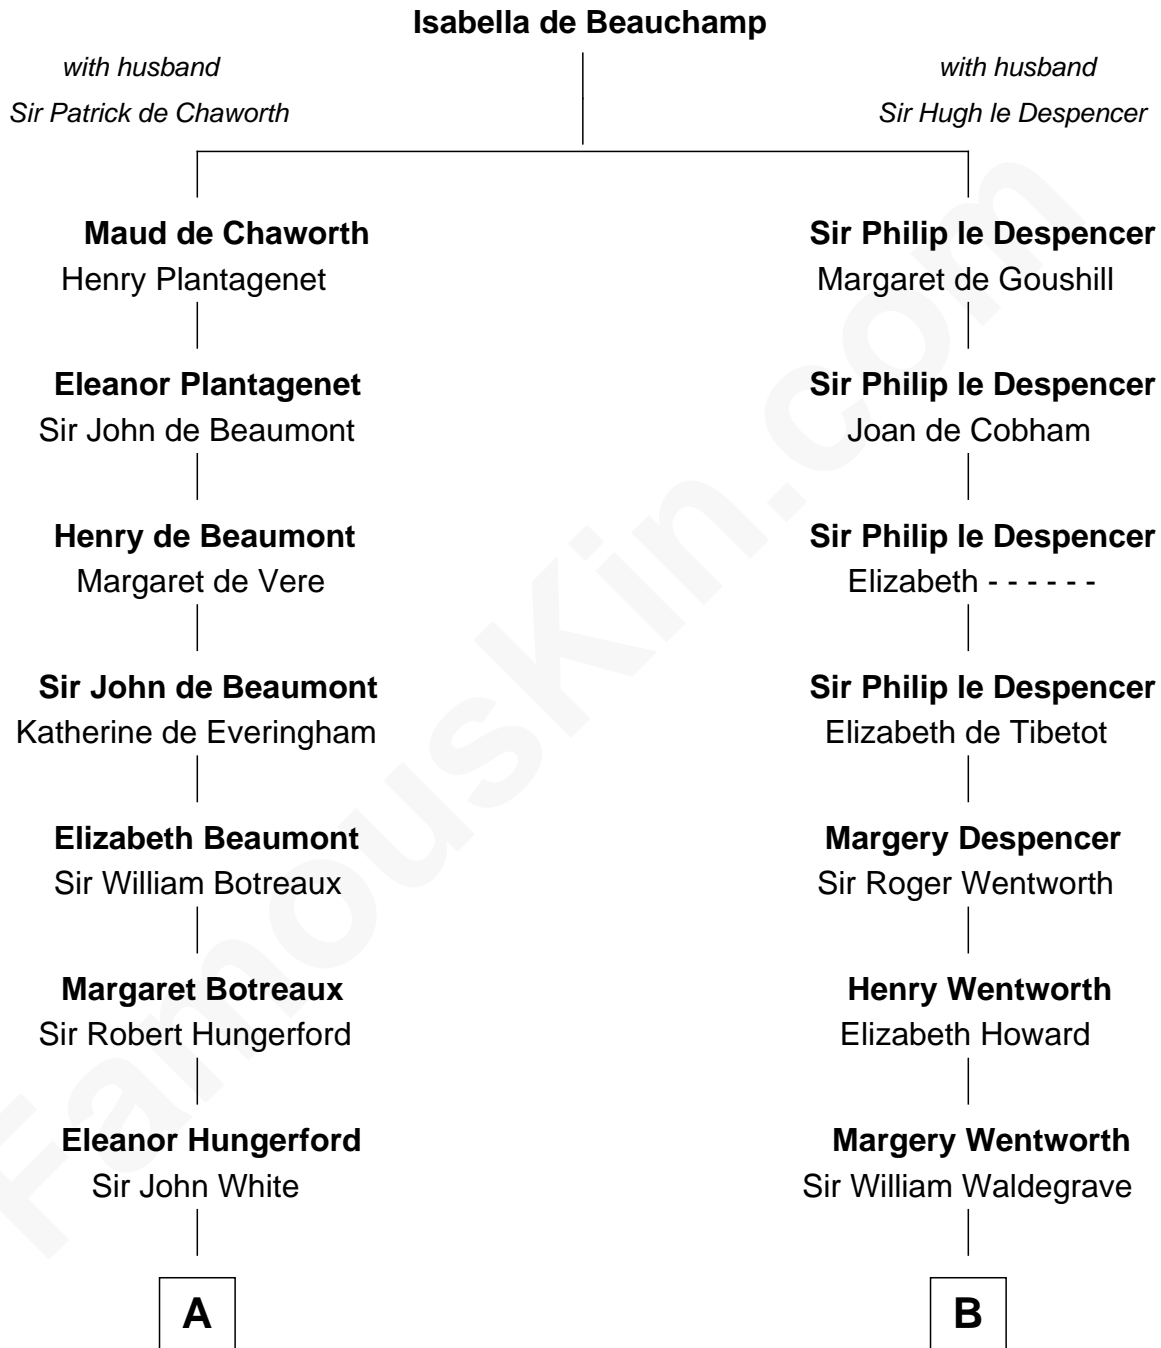

## Relationship Chart of

### Sir Charles Tupper

6th Prime Minister of Canada

12th cousin 7 times removed of

**Rev. George Burroughs**

Executed for Witchcraft, Salem 1692

**C**

—  
**Charles Tupper**  
Elizabeth West

—  
**Rev. Charles Tupper**  
Miriam Lockhart

—  
**Sir Charles Tupper**  
*6th Prime Minister of Canada*

FamousKin.com