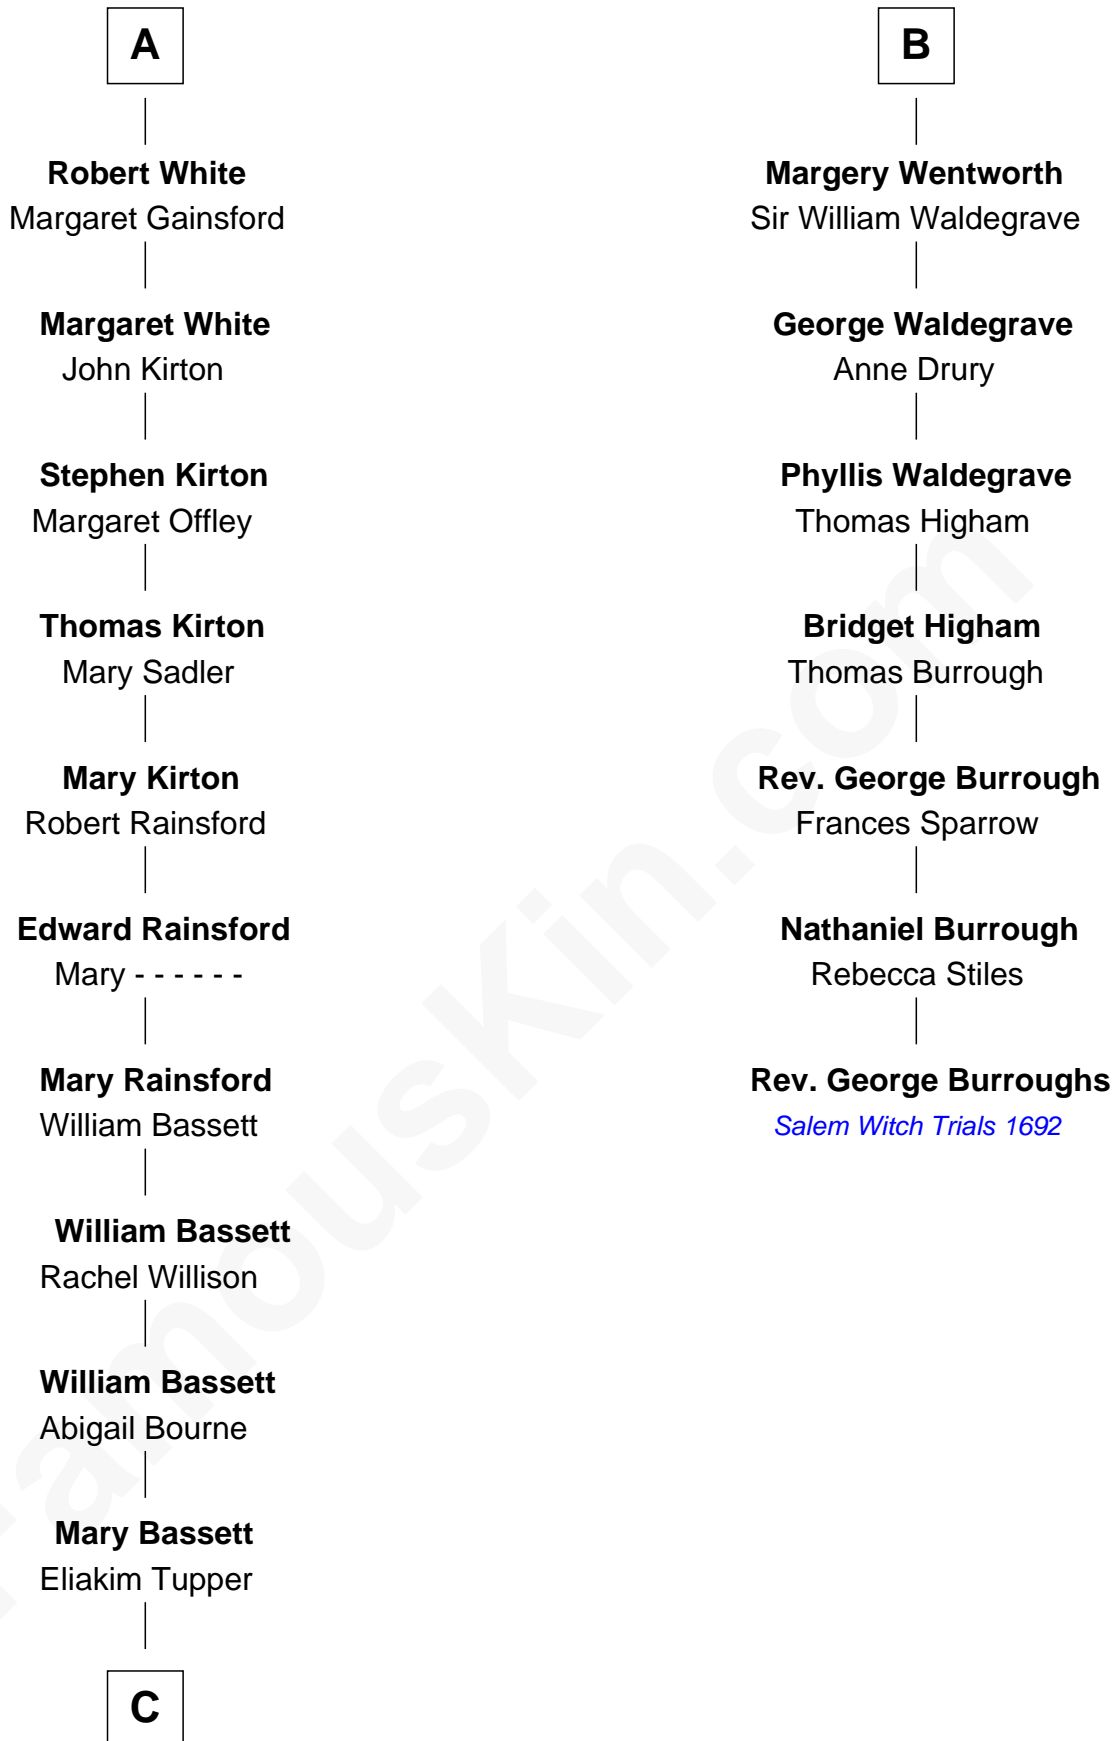

# FamousKin.com Relationship Chart of

**Sir Charles Tupper**

*6th Prime Minister of Canada*

13th cousin 6 times removed of

**Rev. George Burroughs**

*Executed for Witchcraft, Salem 1692*

**Sir Hugh le Despencer**

Aveline Basset

**C**

—  
**Charles Tupper**  
Elizabeth West

—  
**Rev. Charles Tupper**  
Miriam Lockhart

—  
**Sir Charles Tupper**  
*6th Prime Minister of Canada*

FamousKin.com