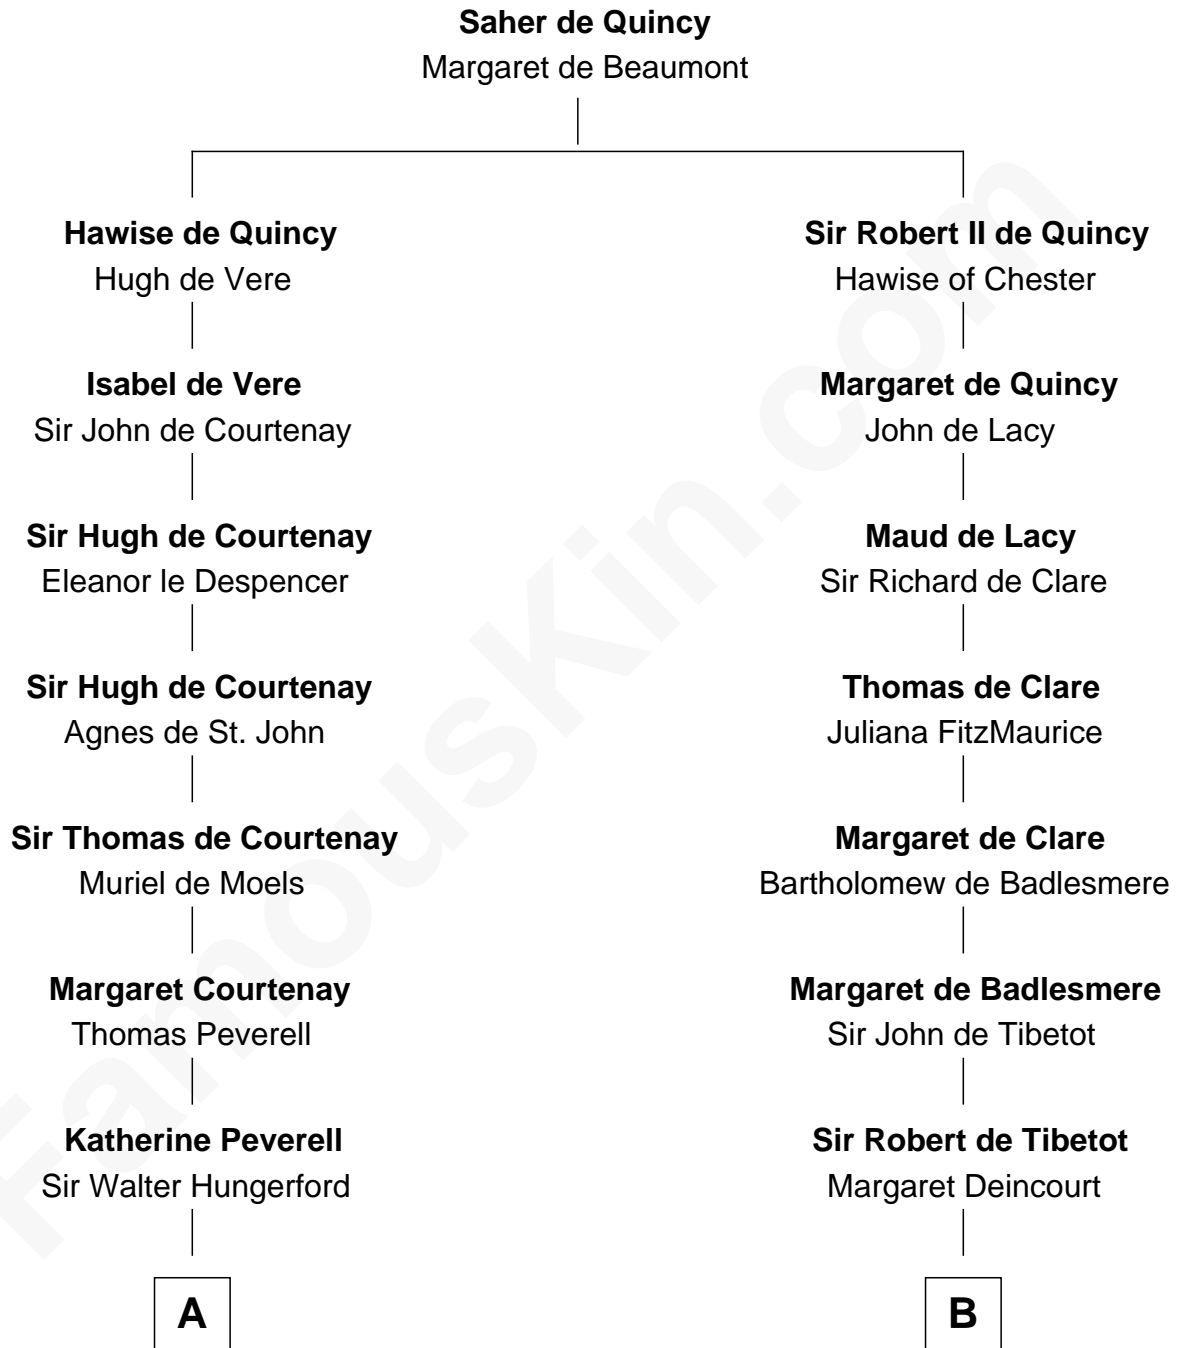

FamousKin.com
Relationship Chart of
Sir Charles Tupper

6th Prime Minister of Canada

16th cousin 5 times removed of

Rev. George Burroughs

Executed for Witchcraft, Salem 1692

C

William Bassett

Abigail Bourne

Mary Bassett

Eliakim Tupper

Charles Tupper

Elizabeth West

Rev. Charles Tupper

Miriam Lockhart

Sir Charles Tupper

6th Prime Minister of Canada