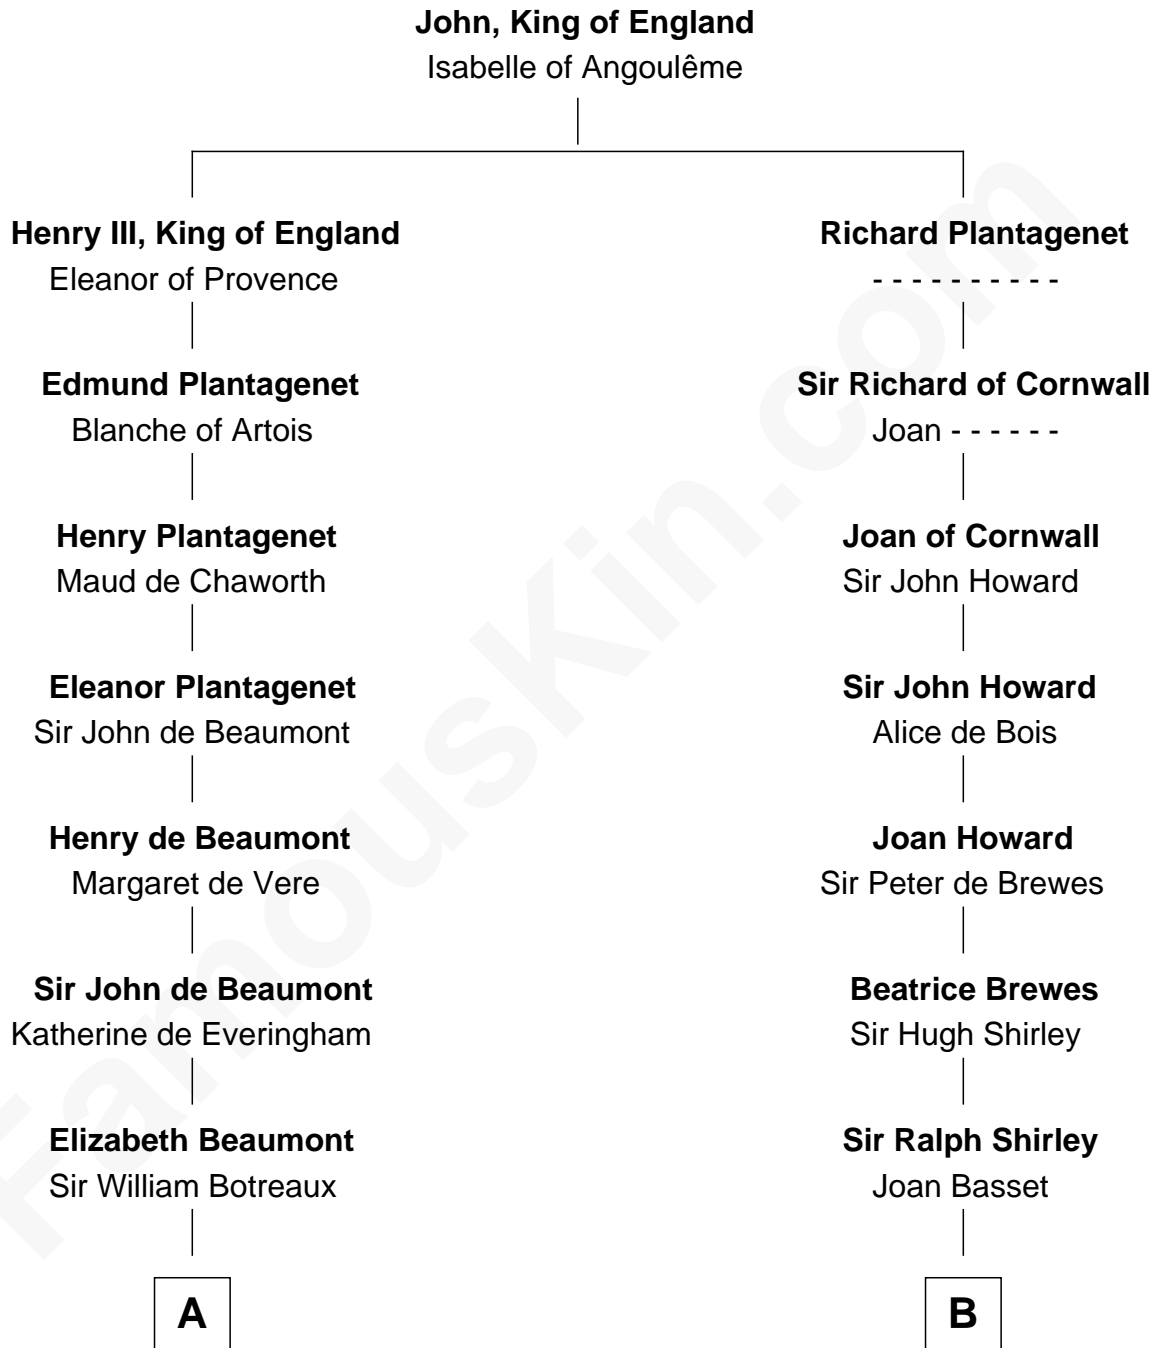

# FamousKin.com Relationship Chart of

**Sir Charles Tupper**

*6th Prime Minister of Canada*

21st cousin of

**William Henry Moore**

*Co-Founder, U.S. Steel and Nabisco*

**C**

**William Bassett**

Abigail Bourne

**Mary Bassett**

Eliakim Tupper

**Charles Tupper**

Elizabeth West

**Rev. Charles Tupper**

Miriam Lockhart

**Sir Charles Tupper**