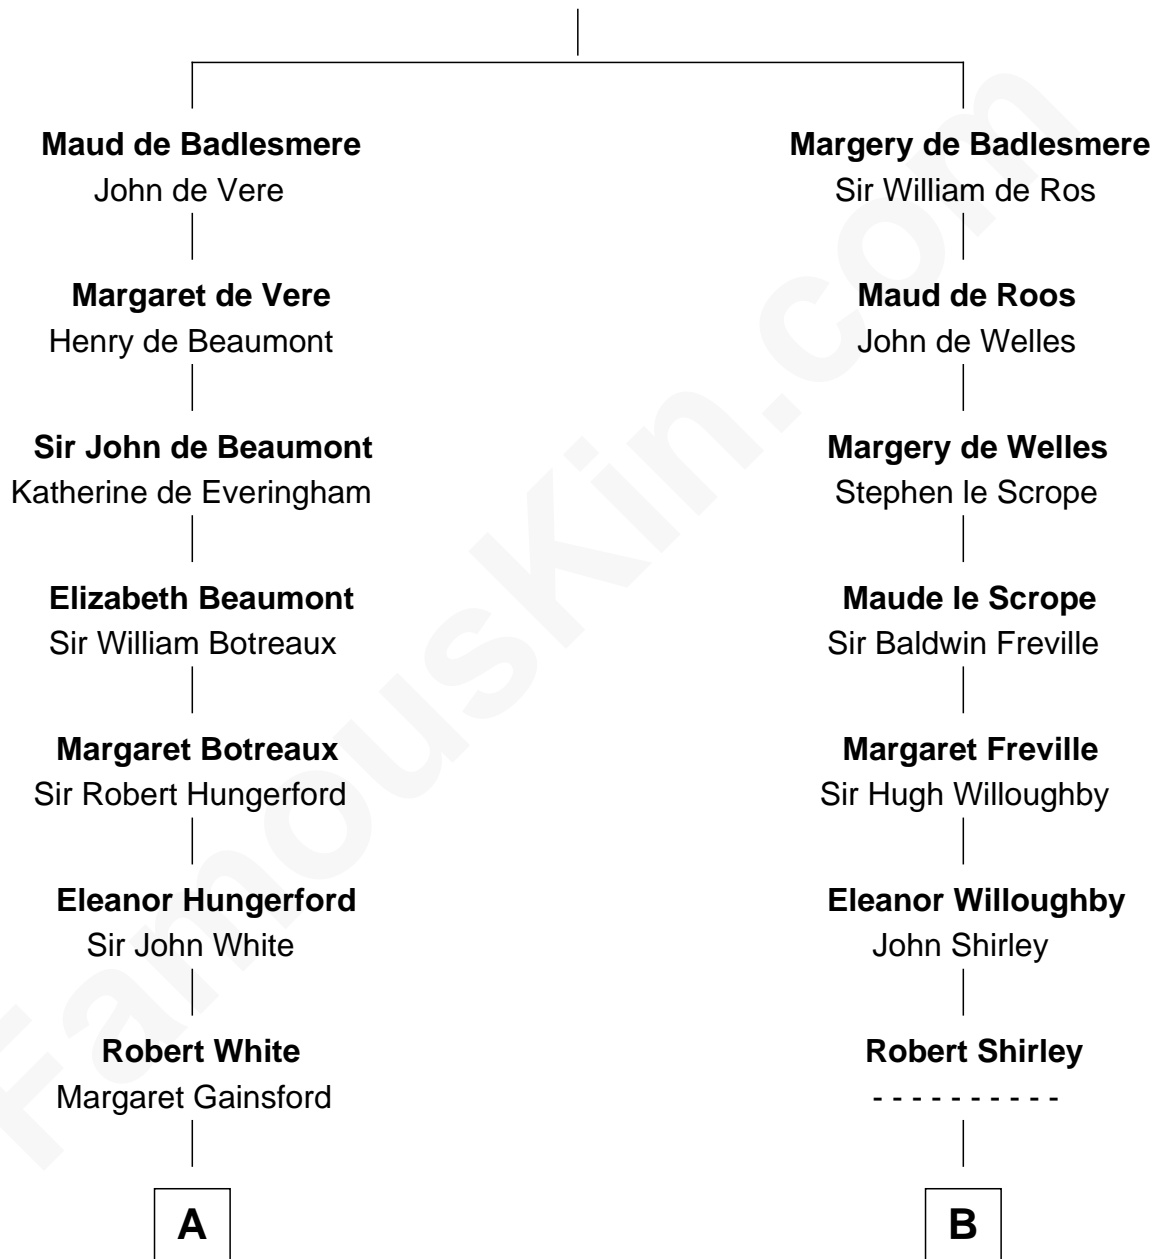

FamousKin.com

Relationship Chart of

Sir Charles Tupper

6th Prime Minister of Canada

18th cousin of

William Henry Moore

Co-Founder, U.S. Steel and Nabisco

Bartholomew de Badlesmere

Margaret de Clare

C

Rev. Charles Tupper

Miriam Lockhart

Sir Charles Tupper

6th Prime Minister of Canada

D

Rachael Arvilla Beckwith

Nathaniel Ford Moore

William Henry Moore

Co-Founder, U.S. Steel and Nabisco

FamousKin.com