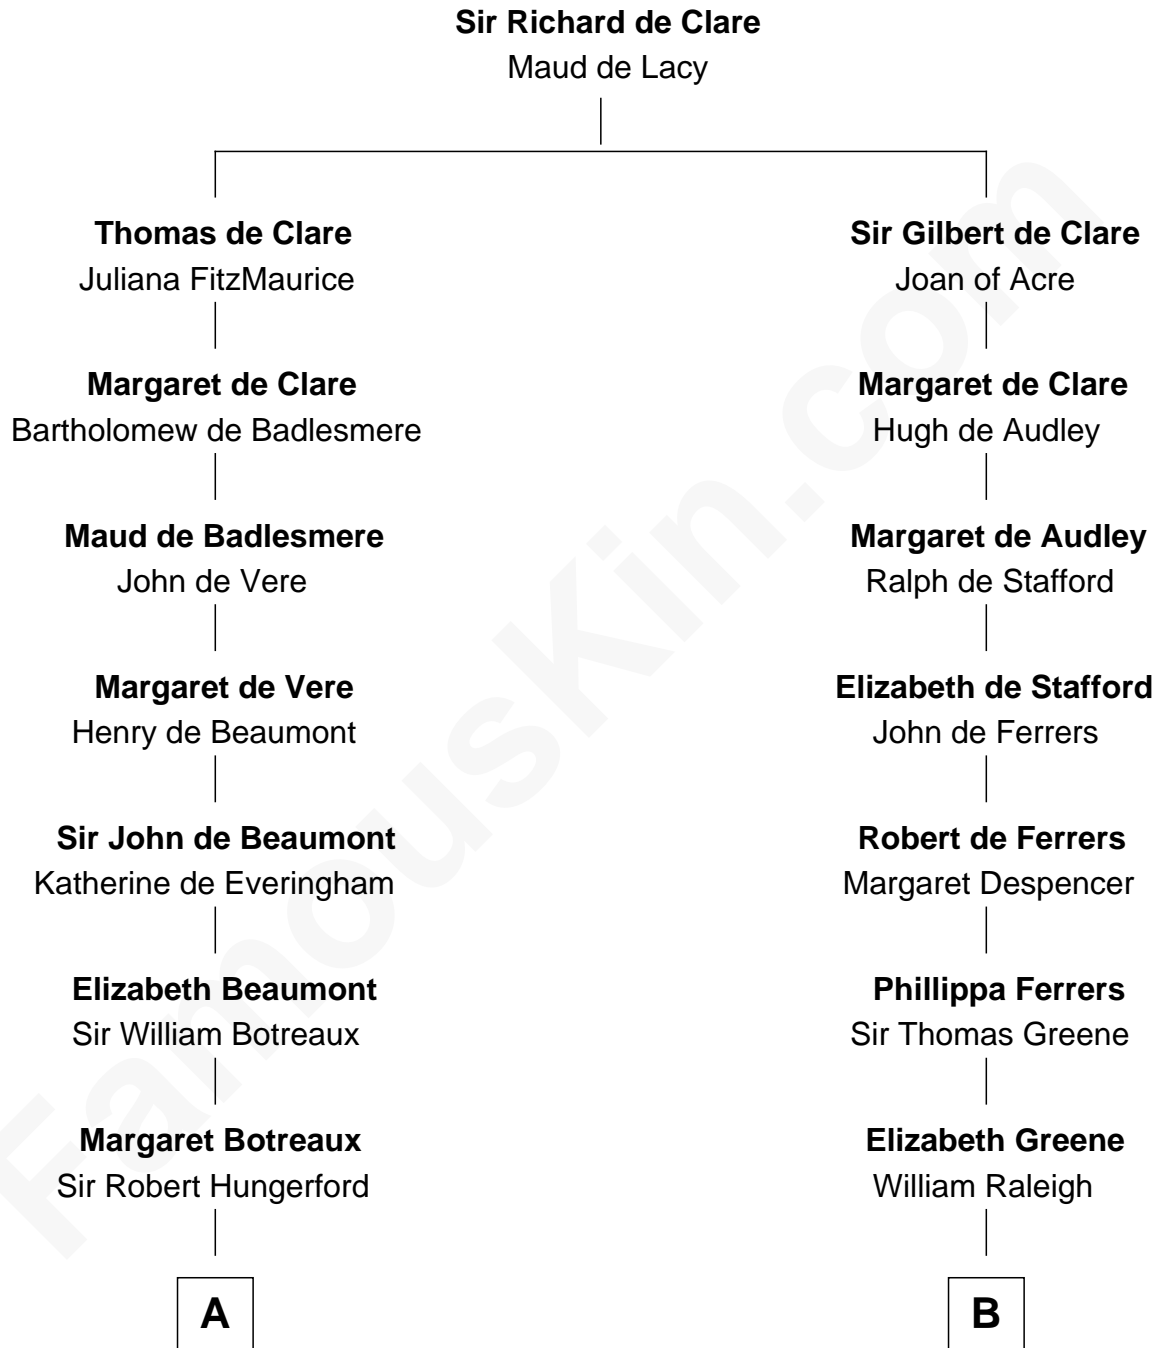

FamousKin.com Relationship Chart of

Sir Charles Tupper

6th Prime Minister of Canada

20th cousin of

Melville Fuller

8th Chief Justice of the U.S. Supreme Court

C

Mary Bassett
Eliakim Tupper

Charles Tupper
Elizabeth West

Rev. Charles Tupper
Miriam Lockhart

Sir Charles Tupper
6th Prime Minister of Canada

D

Hannah Weld
Rev. Caleb Fuller

Henry Weld Fuller
Esther Gould

Frederick Augustus Fuller
Catherine Martin Weston

Melville Fuller
8th U.S. Chief Justice

FamousKin.com