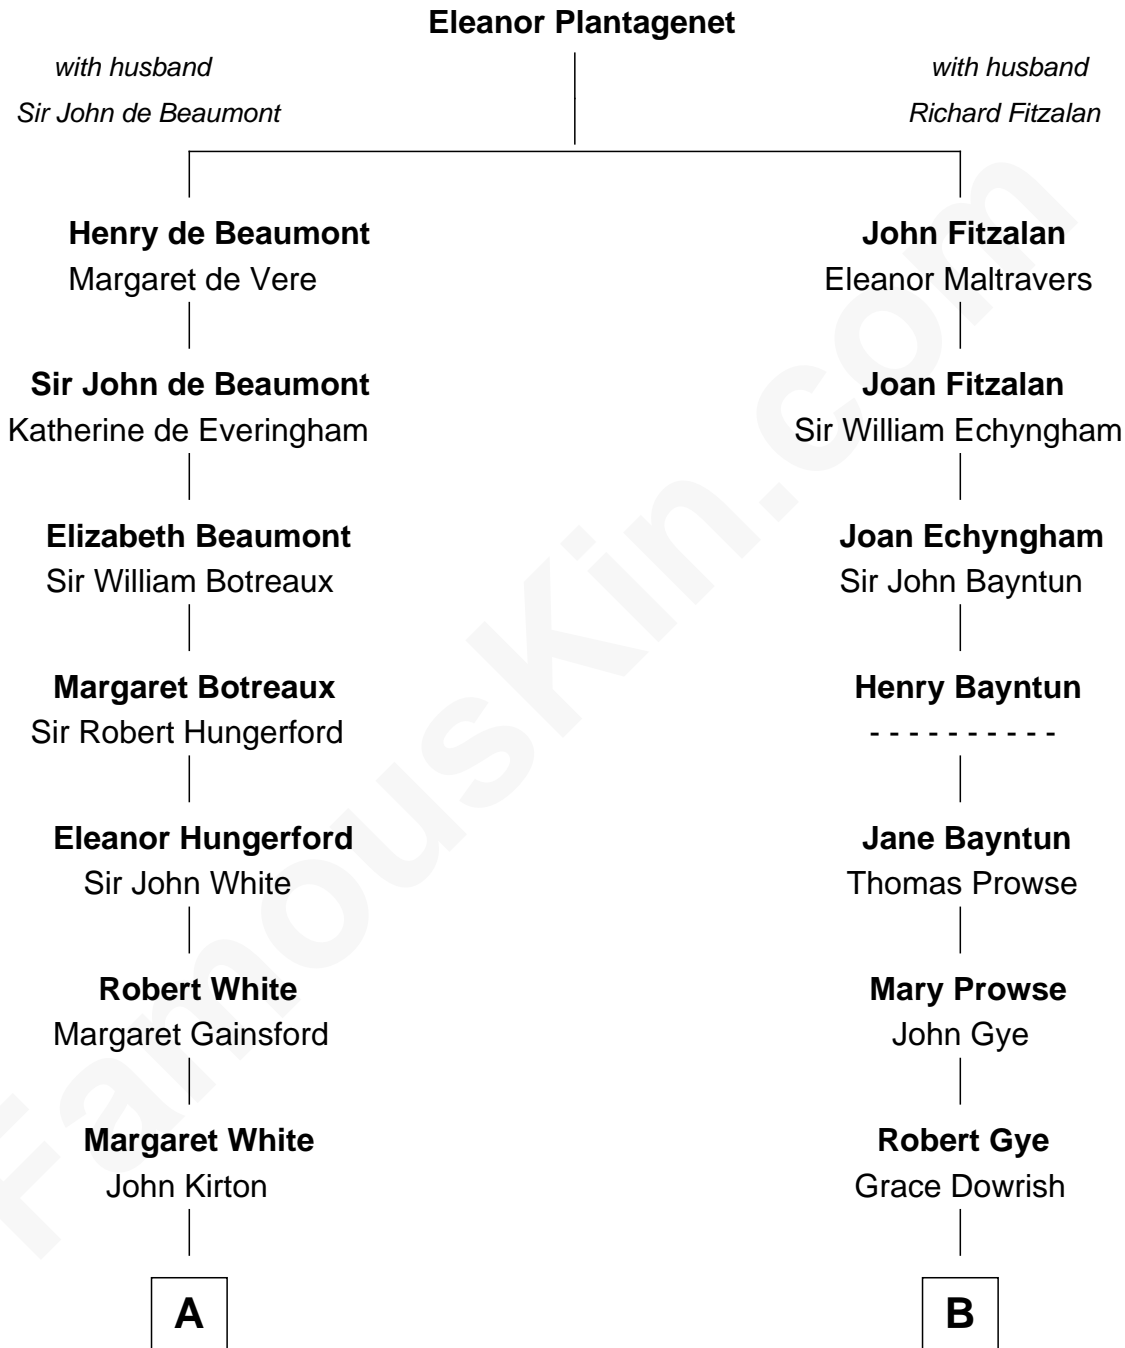

FamousKin.com Relationship Chart of

Sir Charles Tupper

6th Prime Minister of Canada

15th cousin 2 times removed of

Melville Fuller

8th Chief Justice of the U.S. Supreme Court

A

Stephen Kirton
Margaret Offley

Thomas Kirton
Mary Sadler

Mary Kirton
Robert Rainsford

Edward Rainsford
Mary - - - - -

Mary Rainsford
William Bassett

William Bassett
Rachel Willison

William Bassett
Abigail Bourne

Mary Bassett
Eliakim Tupper