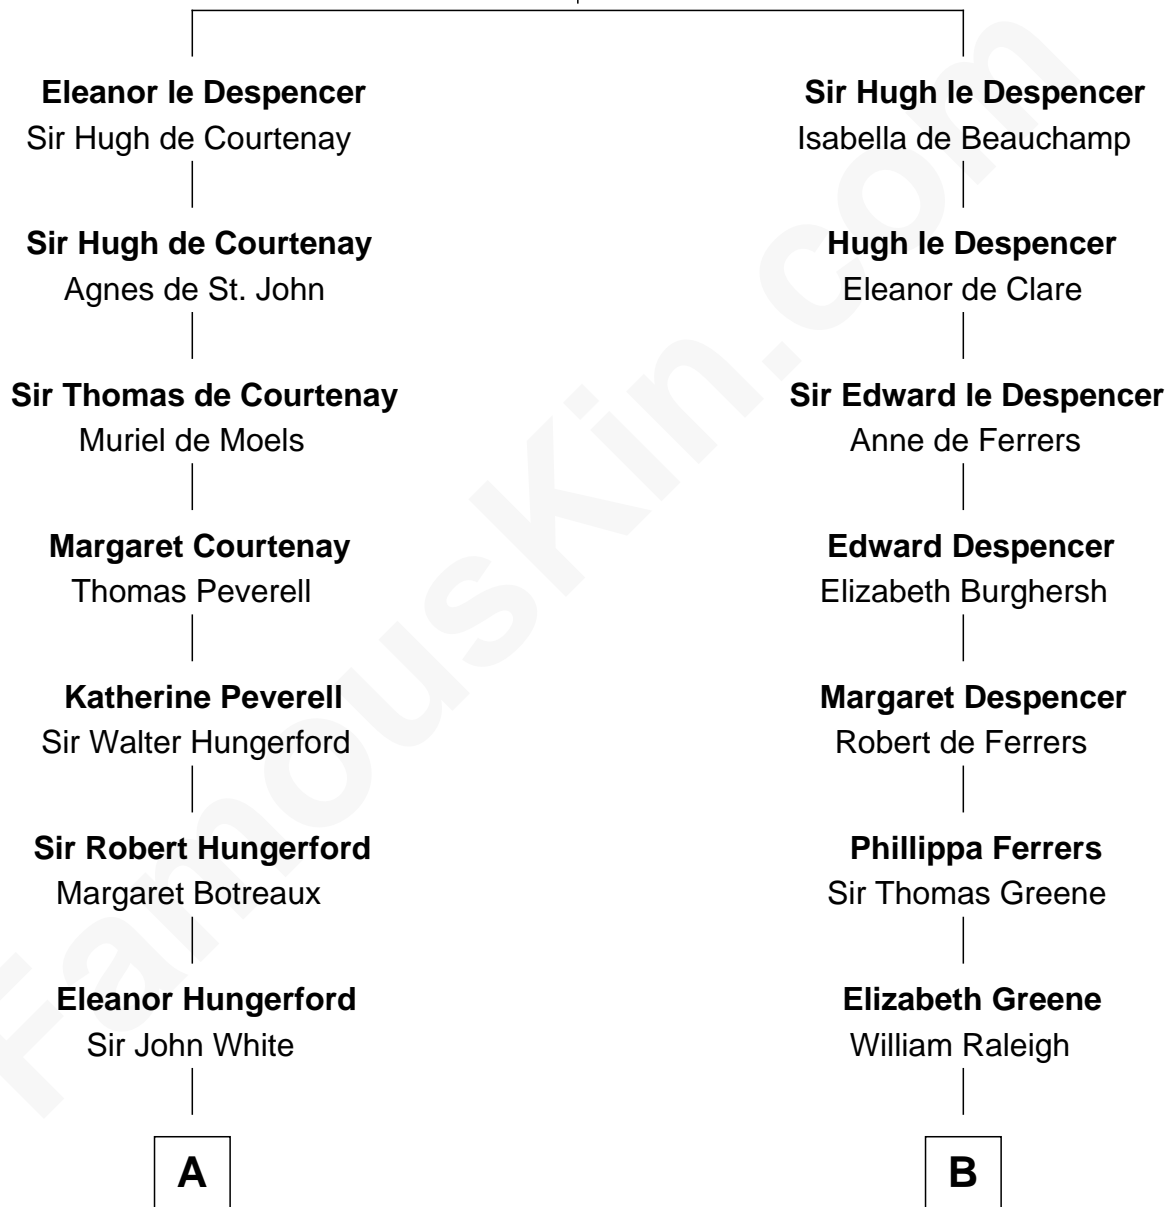

## Relationship Chart of

### Sir Charles Tupper

6th Prime Minister of Canada

19th cousin 1 time removed of

**Melville Fuller**

8th Chief Justice of the U.S. Supreme Court

**Sir Hugh le Despencer**

Aveline Basset

**C**

**Charles Tupper**  
Elizabeth West

**Rev. Charles Tupper**  
Miriam Lockhart

**Sir Charles Tupper**  
*6th Prime Minister of Canada*

**D**

**Hannah Weld**  
Rev. Caleb Fuller

**Henry Weld Fuller**  
Esther Gould

**Frederick Augustus Fuller**  
Catherine Martin Weston

**Melville Fuller**  
*8th U.S. Chief Justice*