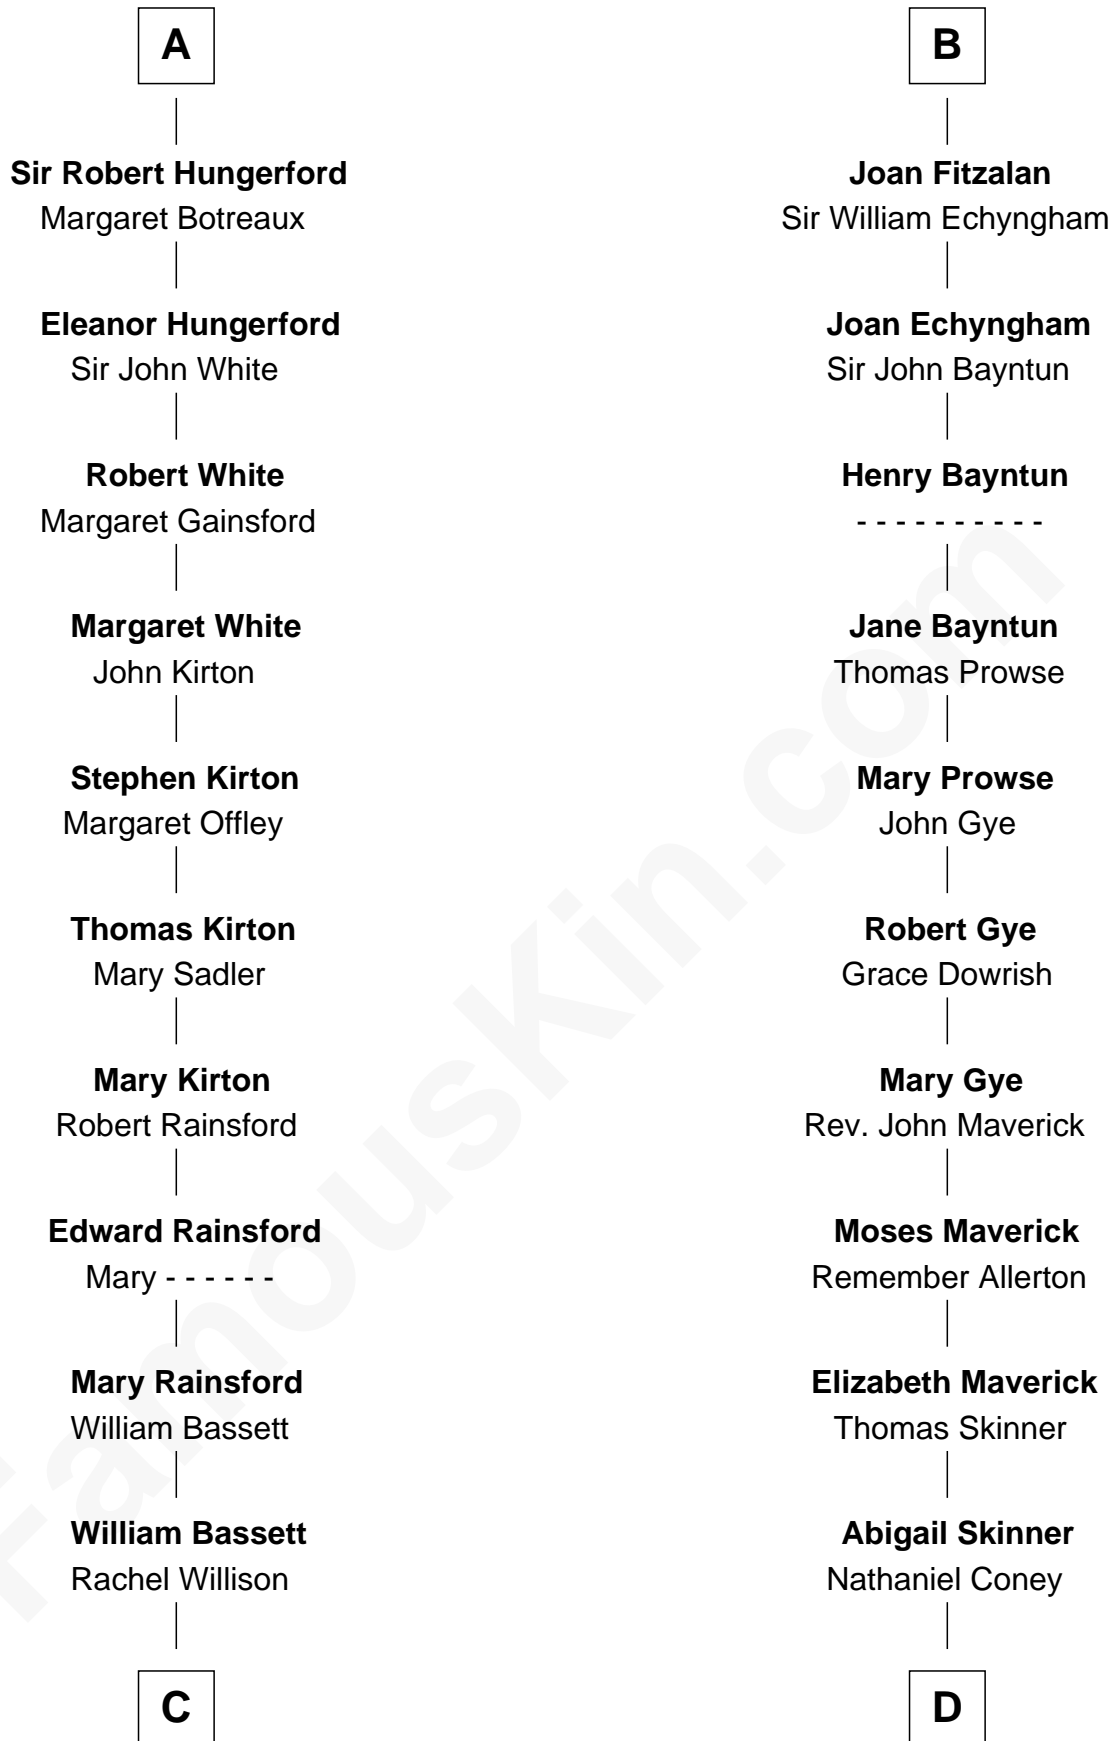

FamousKin.com Relationship Chart of

Sir Charles Tupper

6th Prime Minister of Canada

21st cousin of

Melville Fuller

8th Chief Justice of the U.S. Supreme Court

Saher de Quincy
Margaret de Beaumont

C

William Bassett

Abigail Bourne

Mary Bassett

Eliakim Tupper

Charles Tupper

Elizabeth West

Rev. Charles Tupper

Miriam Lockhart