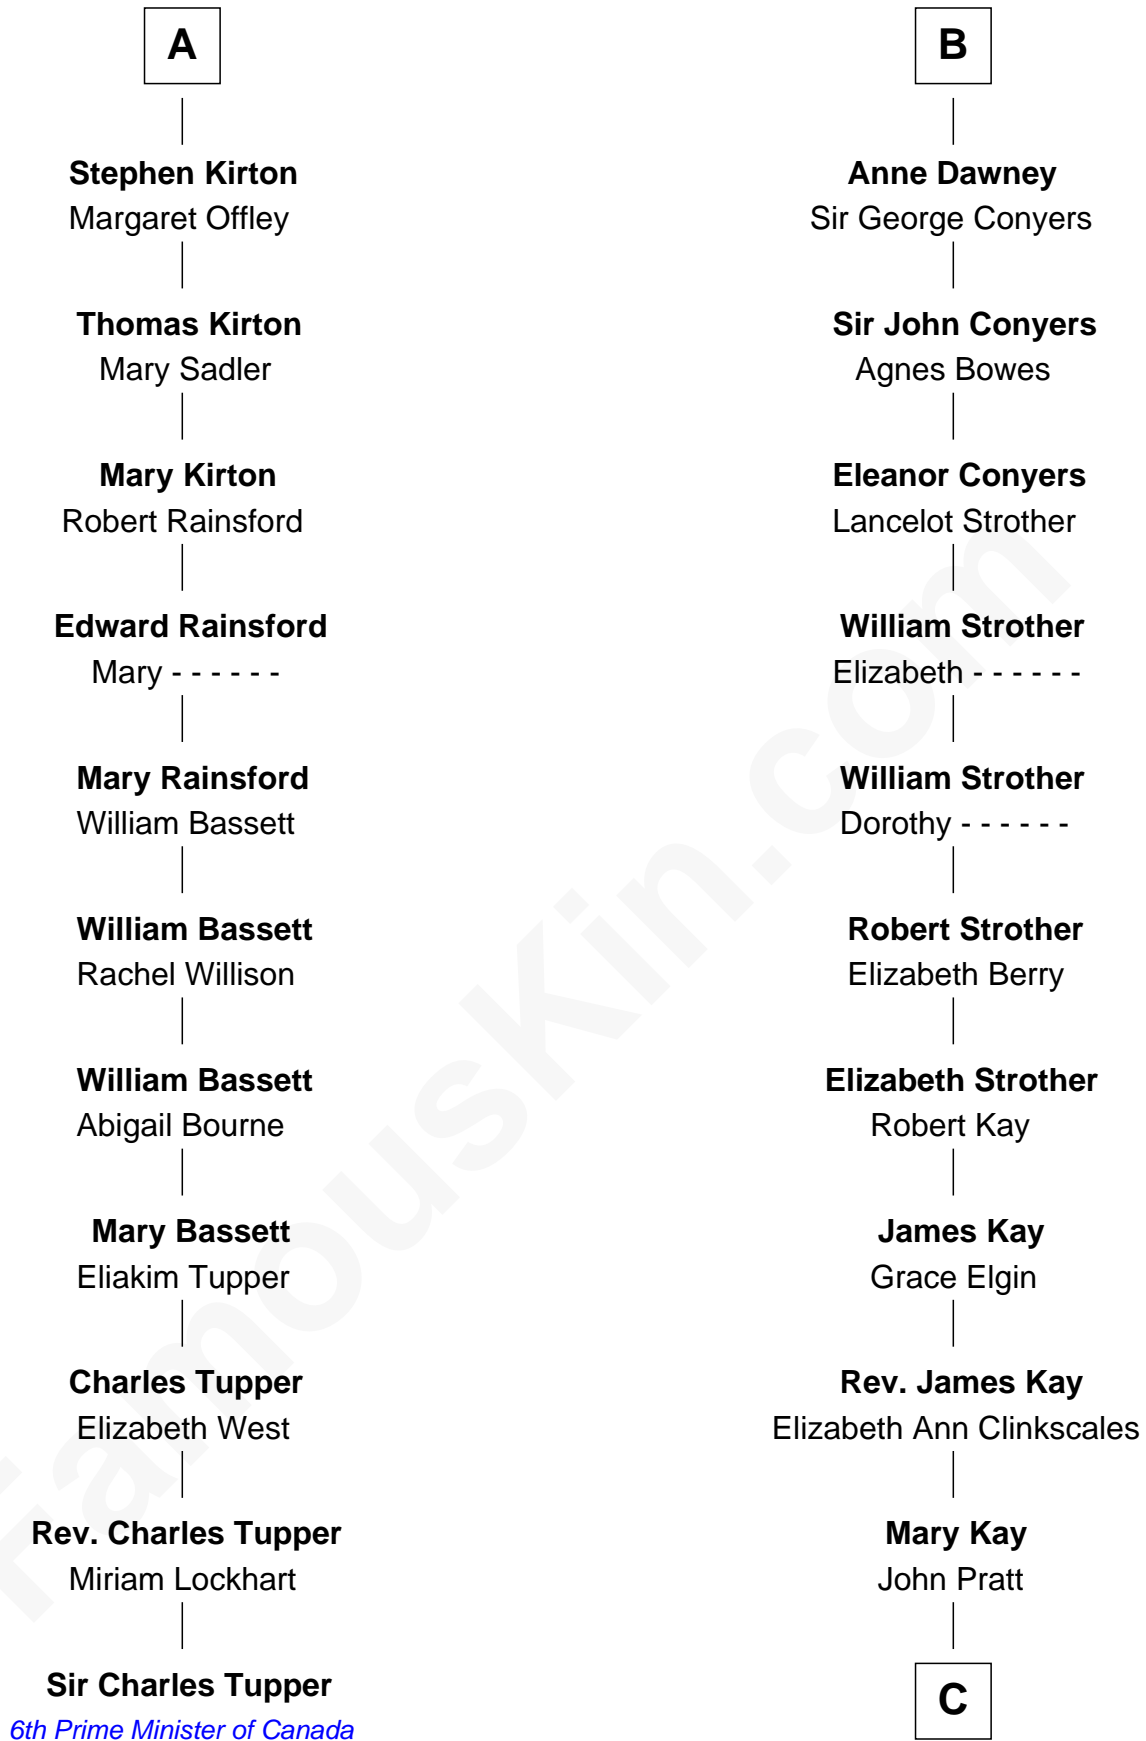

# FamousKin.com Relationship Chart of

**Sir Charles Tupper**

*6th Prime Minister of Canada*

17th cousin 3 times removed of

**Jimmy Carter**

*39th U.S. President*

**C**

**James E. Pratt**

Sophonra C. Cowan

**Nina Pratt**

William Archibald Carter

**Earl Carter**

Lillian Gordy

**Jimmy Carter**

*39th U.S. President*

FamousKin.com