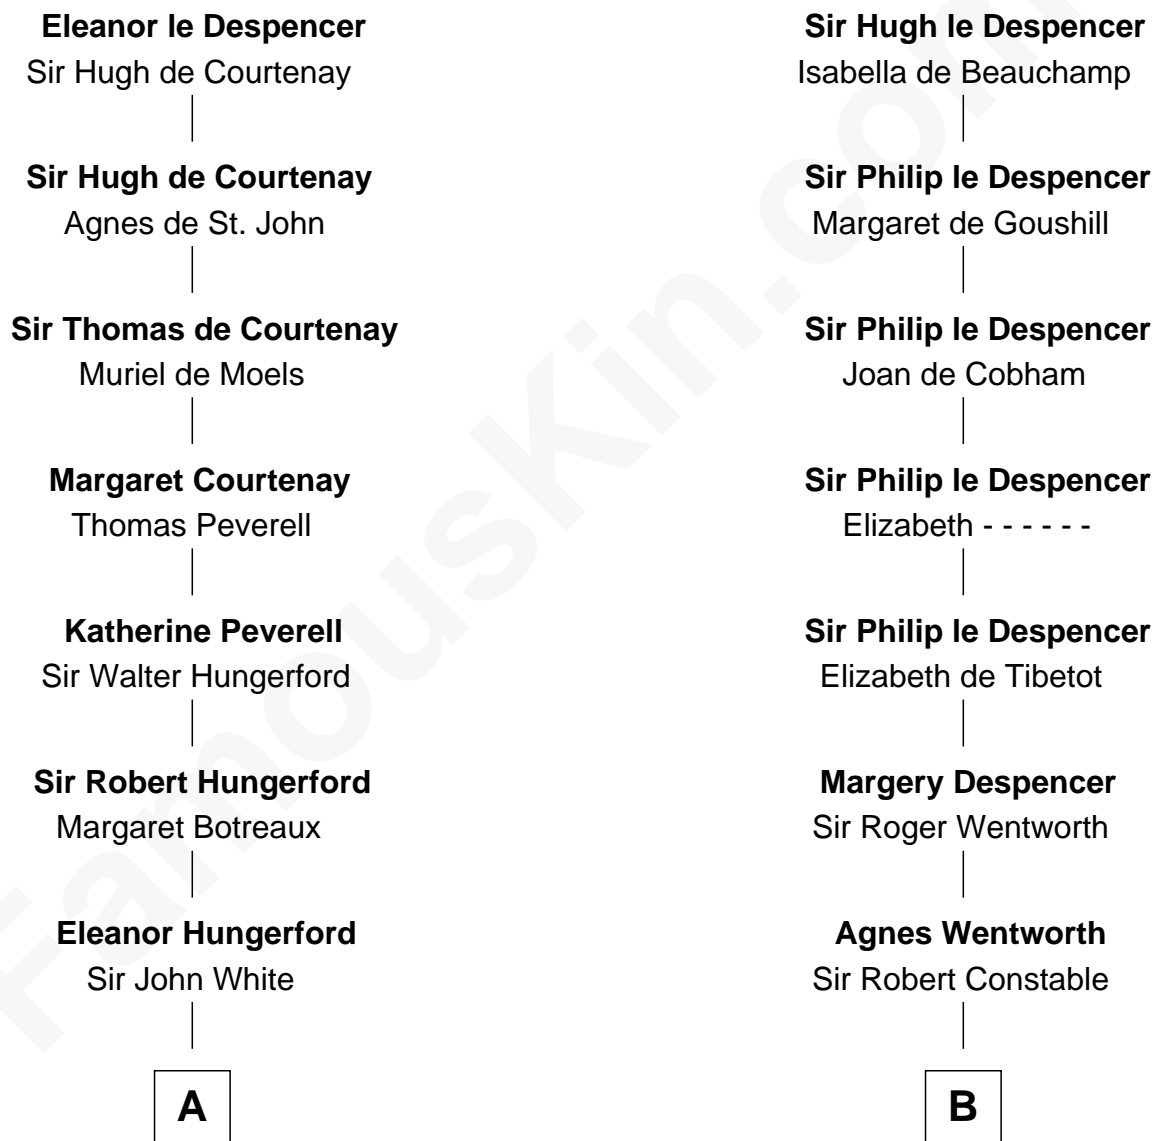

# FamousKin.com Relationship Chart of

**Sir Charles Tupper**

*6th Prime Minister of Canada*

19th cousin 2 times removed of

**William Howard Taft**

*27th U.S. President*

**Sir Hugh le Despencer**

Aveline Basset

**C**

**Charles Tupper**  
Elizabeth West

**Rev. Charles Tupper**  
Miriam Lockhart

**Sir Charles Tupper**  
*6th Prime Minister of Canada*

**D**

**Abner Rawson**  
Mary Allen

**Rhoda Rawson**  
Aaron Taft

**Peter Rawson Taft**  
Sylvia Howard

**Alphonso Taft**  
Louisa Maria Torrey

**William Howard Taft**  
*27th U.S. President*