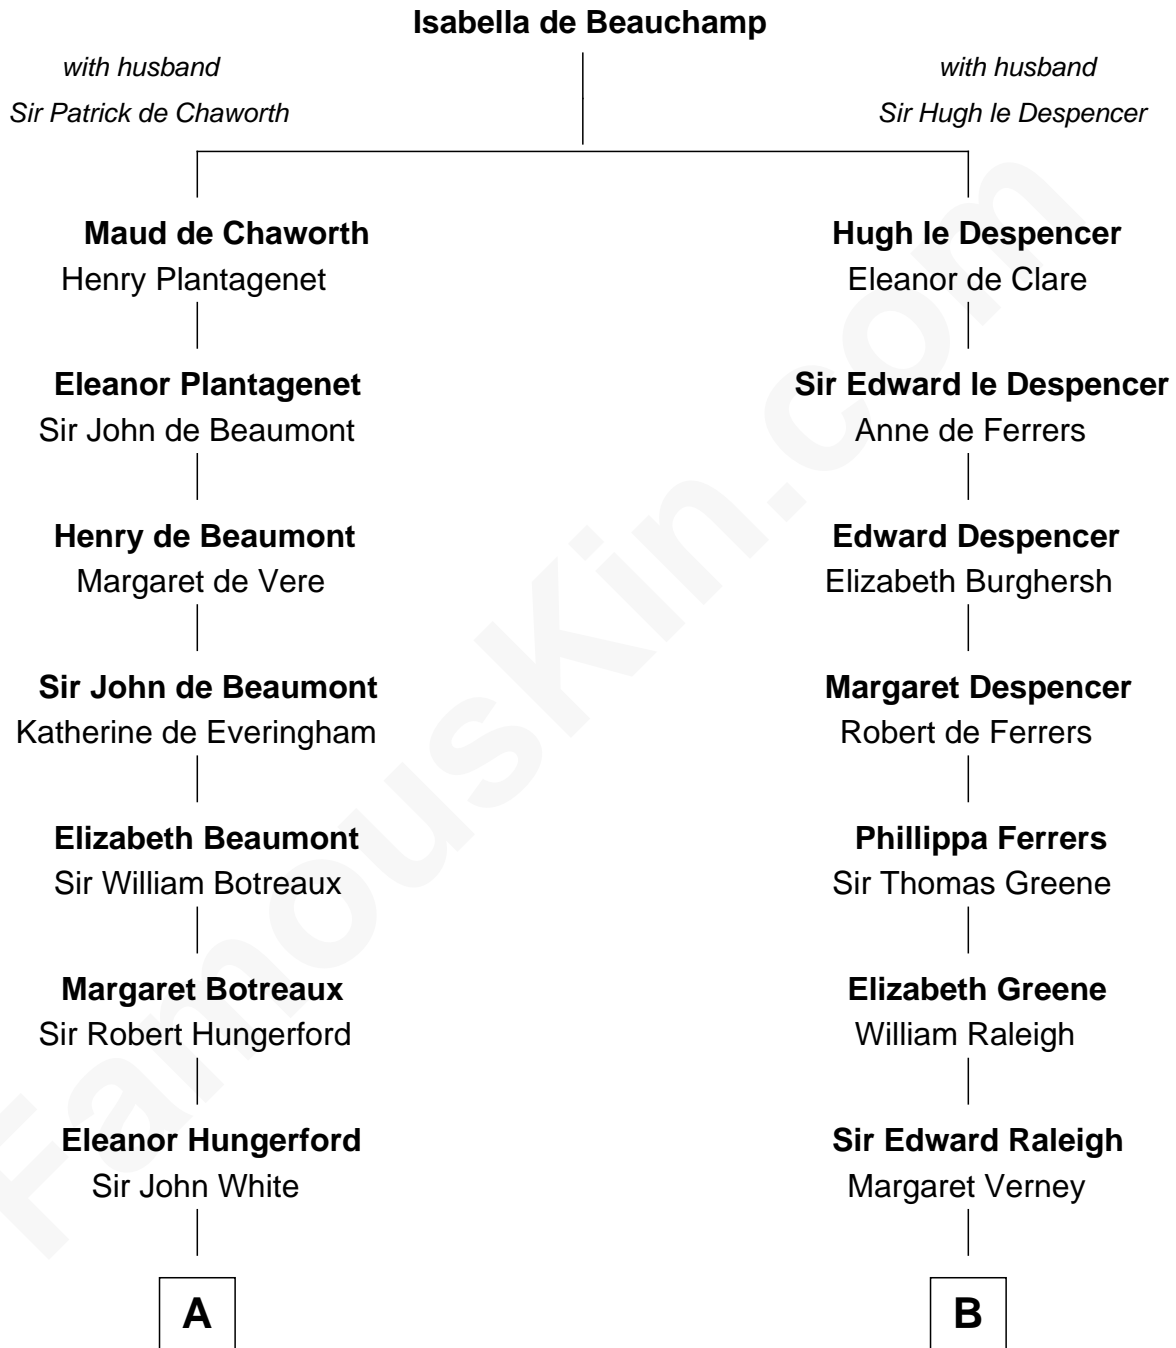

FamousKin.com

Relationship Chart of

Sir Charles Tupper

6th Prime Minister of Canada

19th cousin 2 times removed of

George Romney

43rd Governor of Michigan

C

Charles Tupper
Elizabeth West

Rev. Charles Tupper
Miriam Lockhart

Sir Charles Tupper
6th Prime Minister of Canada

D

Charity Dickinson
Jared Pratt

Parley Parker Pratt
Mary Woods

Helaman Pratt
Anna Johanna Dorothy Wilcken

Anna Amelia Pratt
Gaskell Samuel Romney

George Romney
43rd Governor of Michigan