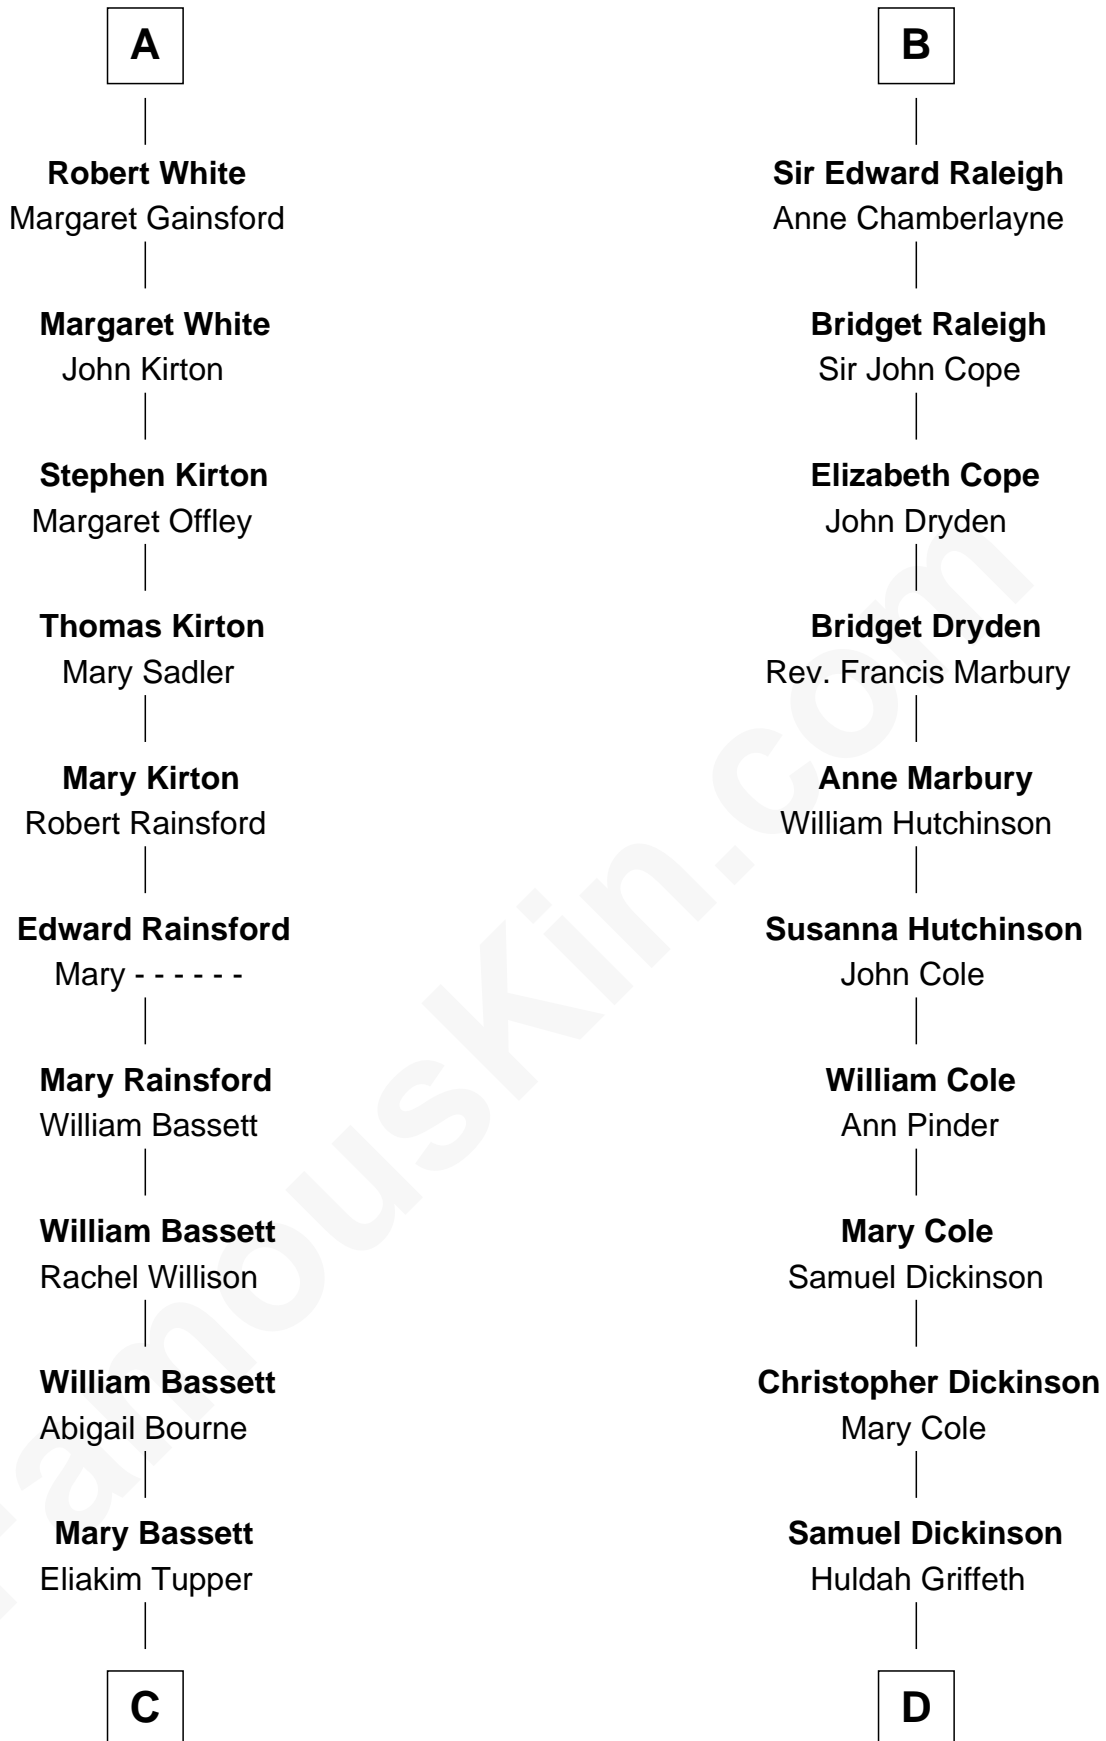

FamousKin.com

Relationship Chart of

Sir Charles Tupper

6th Prime Minister of Canada

19th cousin 2 times removed of

George Romney

43rd Governor of Michigan

C

Charles Tupper
Elizabeth West

Rev. Charles Tupper
Miriam Lockhart

Sir Charles Tupper
6th Prime Minister of Canada

D

Charity Dickinson
Jared Pratt

Parley Parker Pratt
Mary Woods

Helaman Pratt
Anna Johanna Dorothy Wilcken

Anna Amelia Pratt
Gaskell Samuel Romney

George Romney
43rd Governor of Michigan