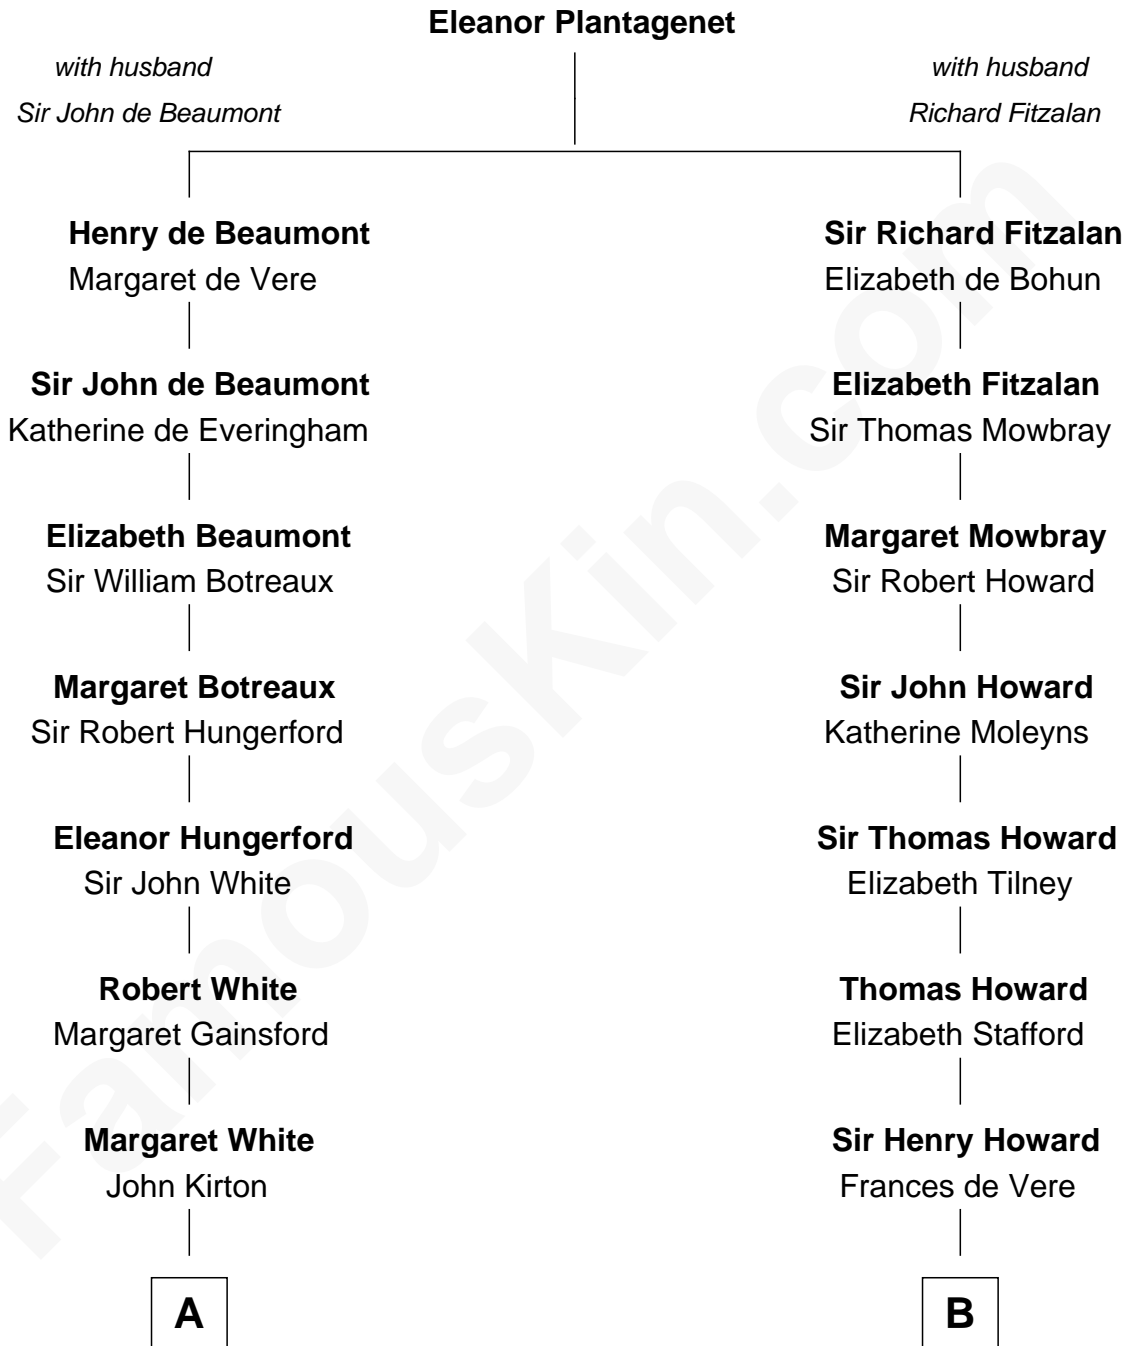

FamousKin.com Relationship Chart of

Sir Charles Tupper

6th Prime Minister of Canada

16th cousin 1 time removed of

Francis Scott Key

Author of "The Star Spangled Banner"

A

Stephen Kirton
Margaret Offley

Thomas Kirton
Mary Sadler

Mary Kirton
Robert Rainsford

Edward Rainsford
Mary - - - - -

Mary Rainsford
William Bassett

William Bassett
Rachel Willison

William Bassett
Abigail Bourne

Mary Bassett
Eliakim Tupper