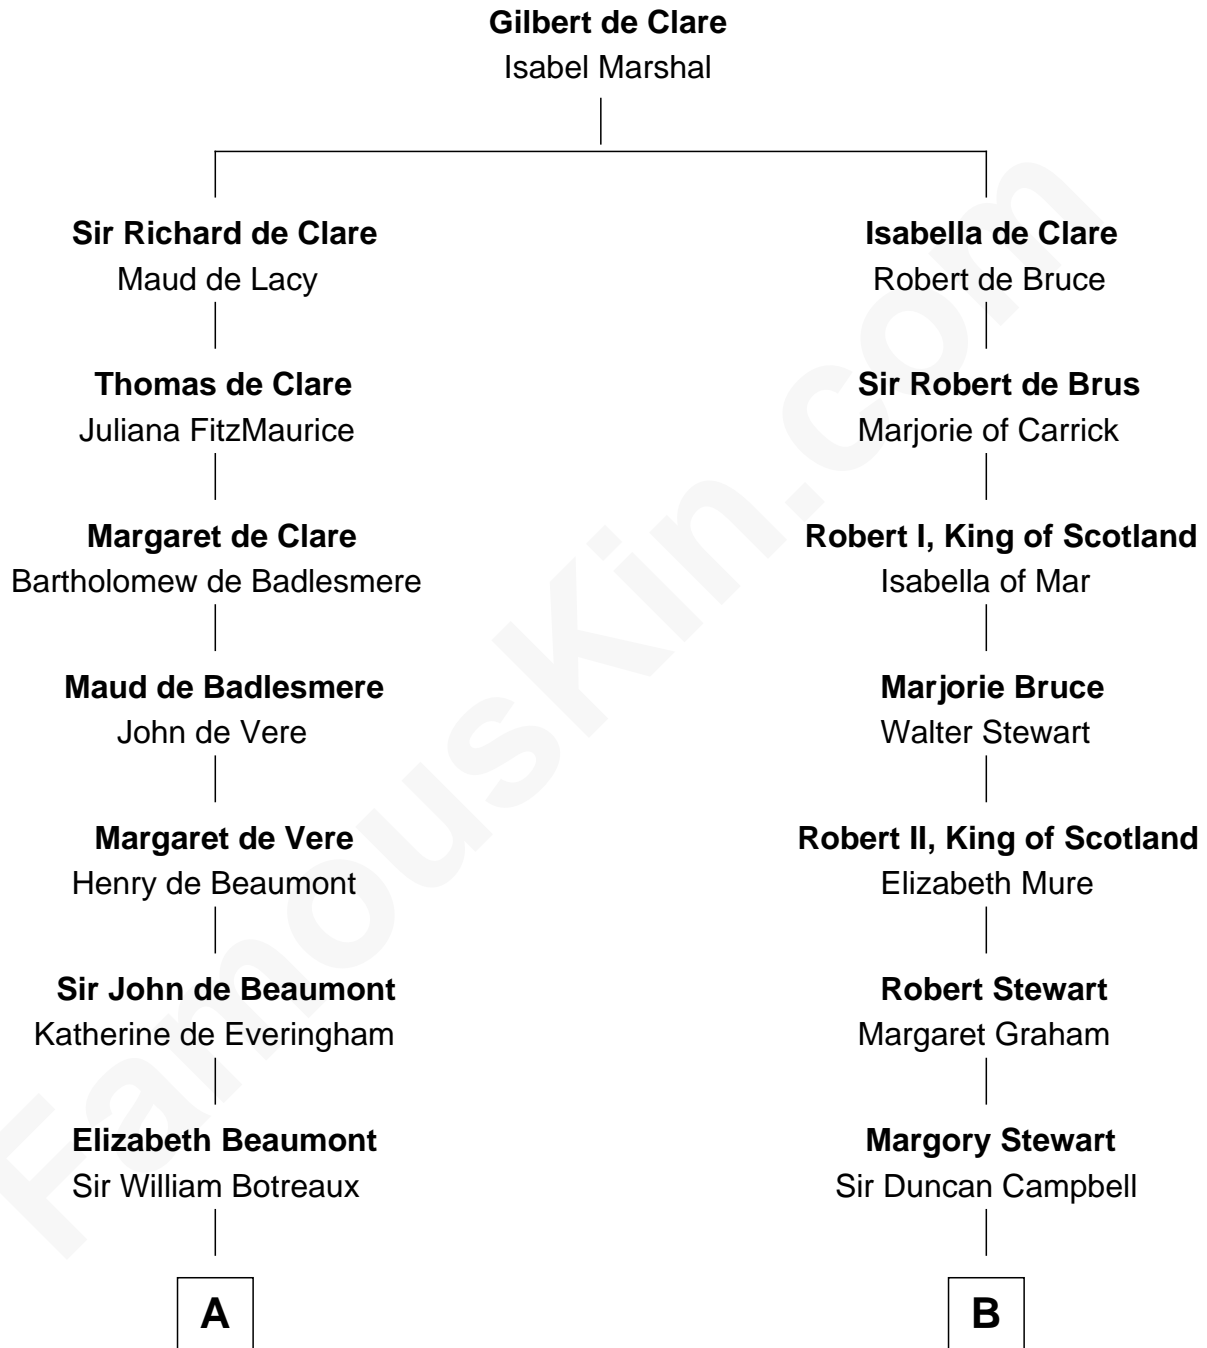

## Relationship Chart of

**Sir Charles Tupper**

*6th Prime Minister of Canada*

21st cousin of

**Emily Post**

*American Author on Etiquette*

**C**

**William Bassett**

Abigail Bourne

**Mary Bassett**

Eliakim Tupper

**Charles Tupper**

Elizabeth West

**Rev. Charles Tupper**

Miriam Lockhart

**Sir Charles Tupper**