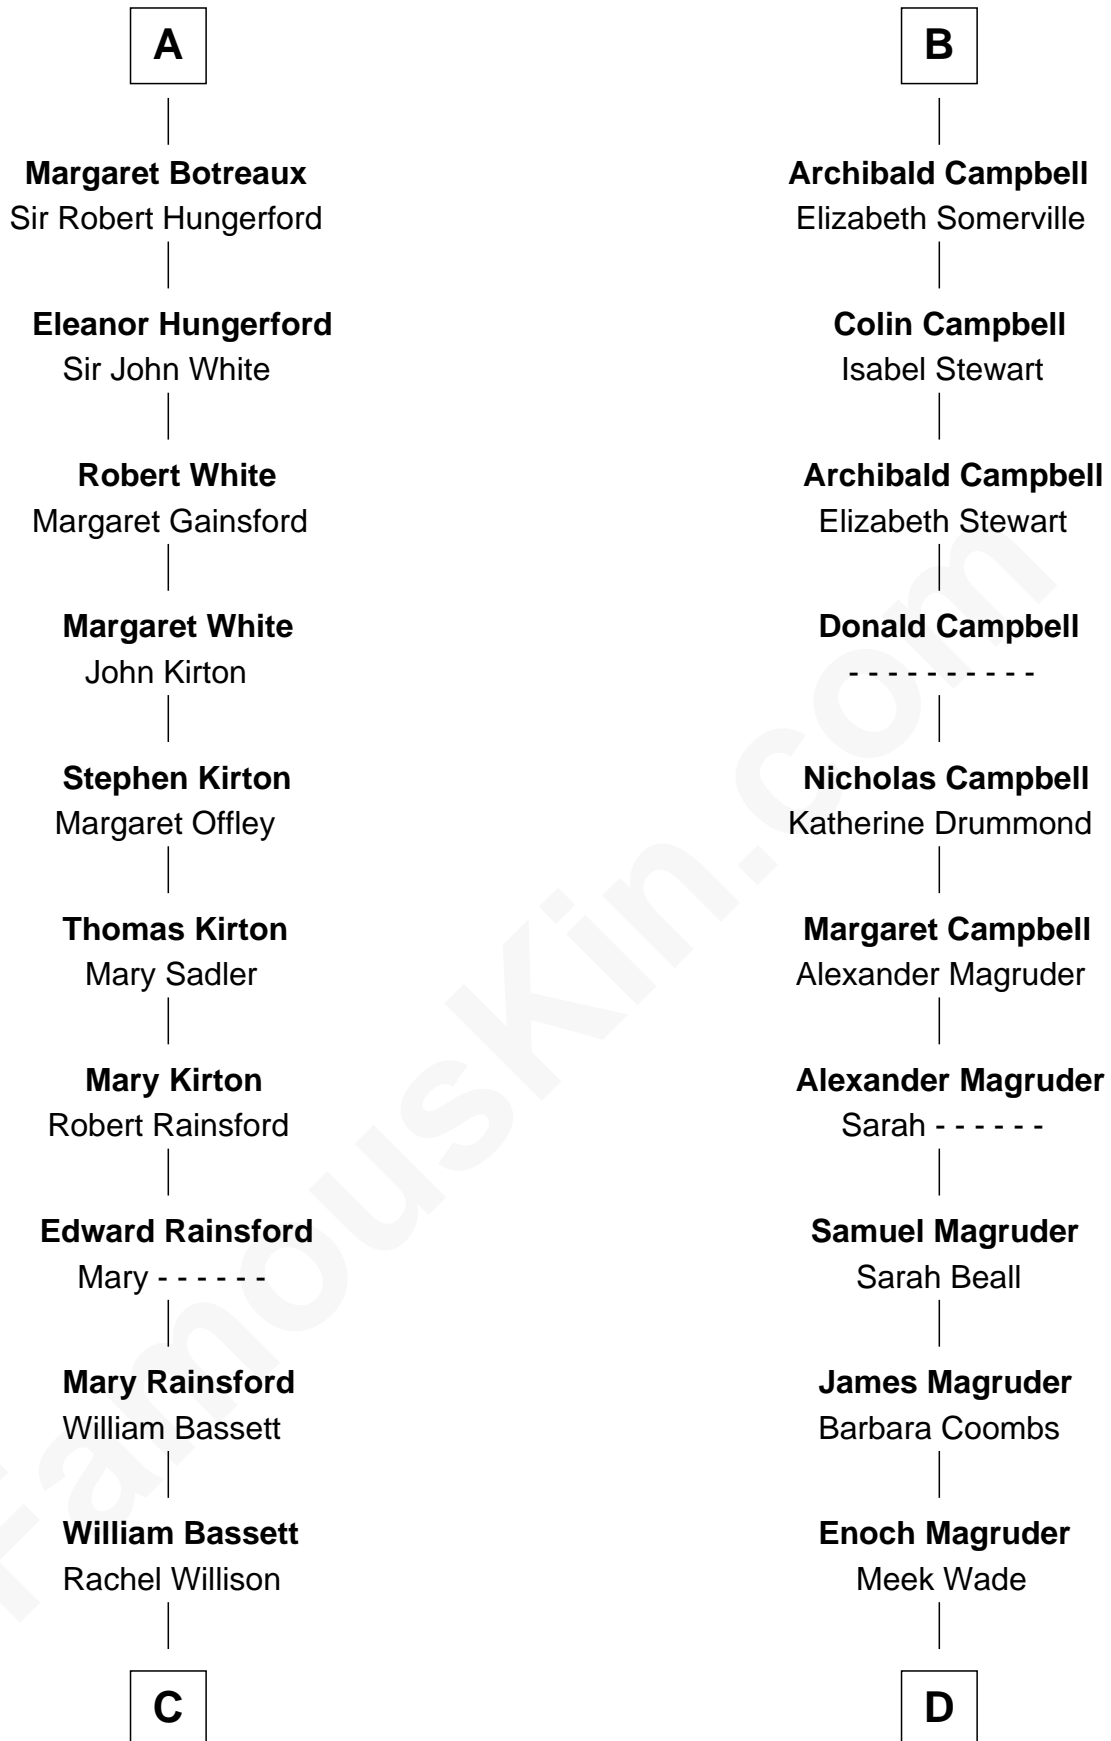

## Relationship Chart of

**Sir Charles Tupper**

*6th Prime Minister of Canada*

21st cousin of

**Emily Post**

*American Author on Etiquette*

**C**

**William Bassett**

Abigail Bourne

**Mary Bassett**

Eliakim Tupper

**Charles Tupper**

Elizabeth West

**Rev. Charles Tupper**

Miriam Lockhart

**Sir Charles Tupper**