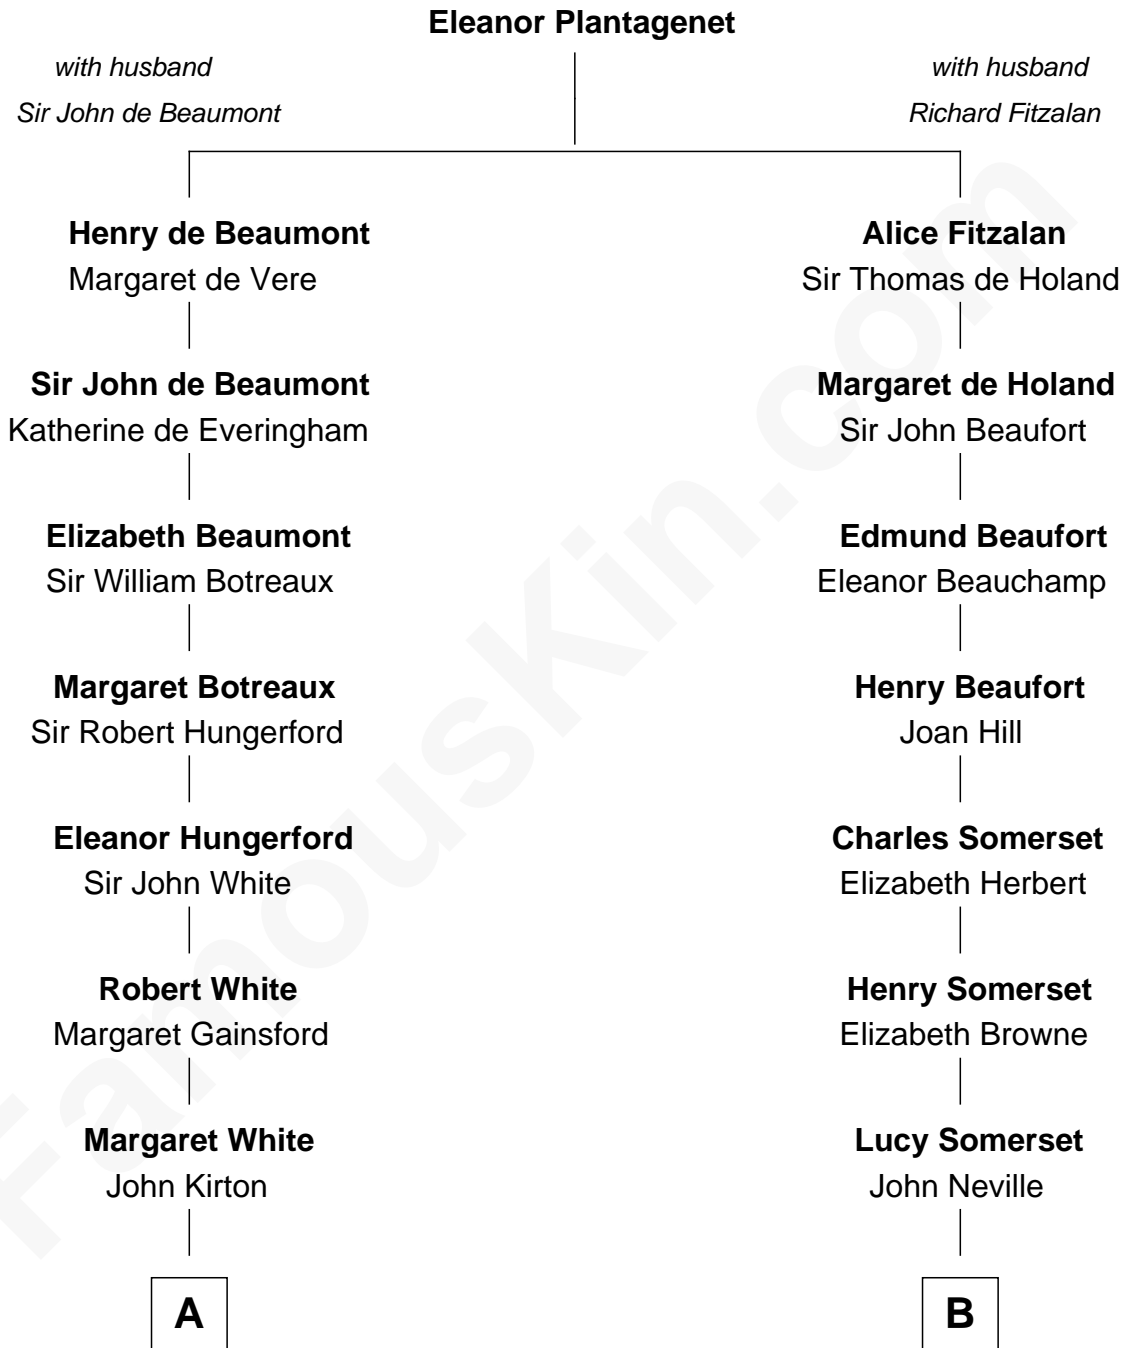

FamousKin.com Relationship Chart of

Sir Charles Tupper

6th Prime Minister of Canada

17th cousin 2 times removed of

Camilla Parker Bowles

Queen Consort of the United Kingdom

C

Sonia Rosemary Keppel