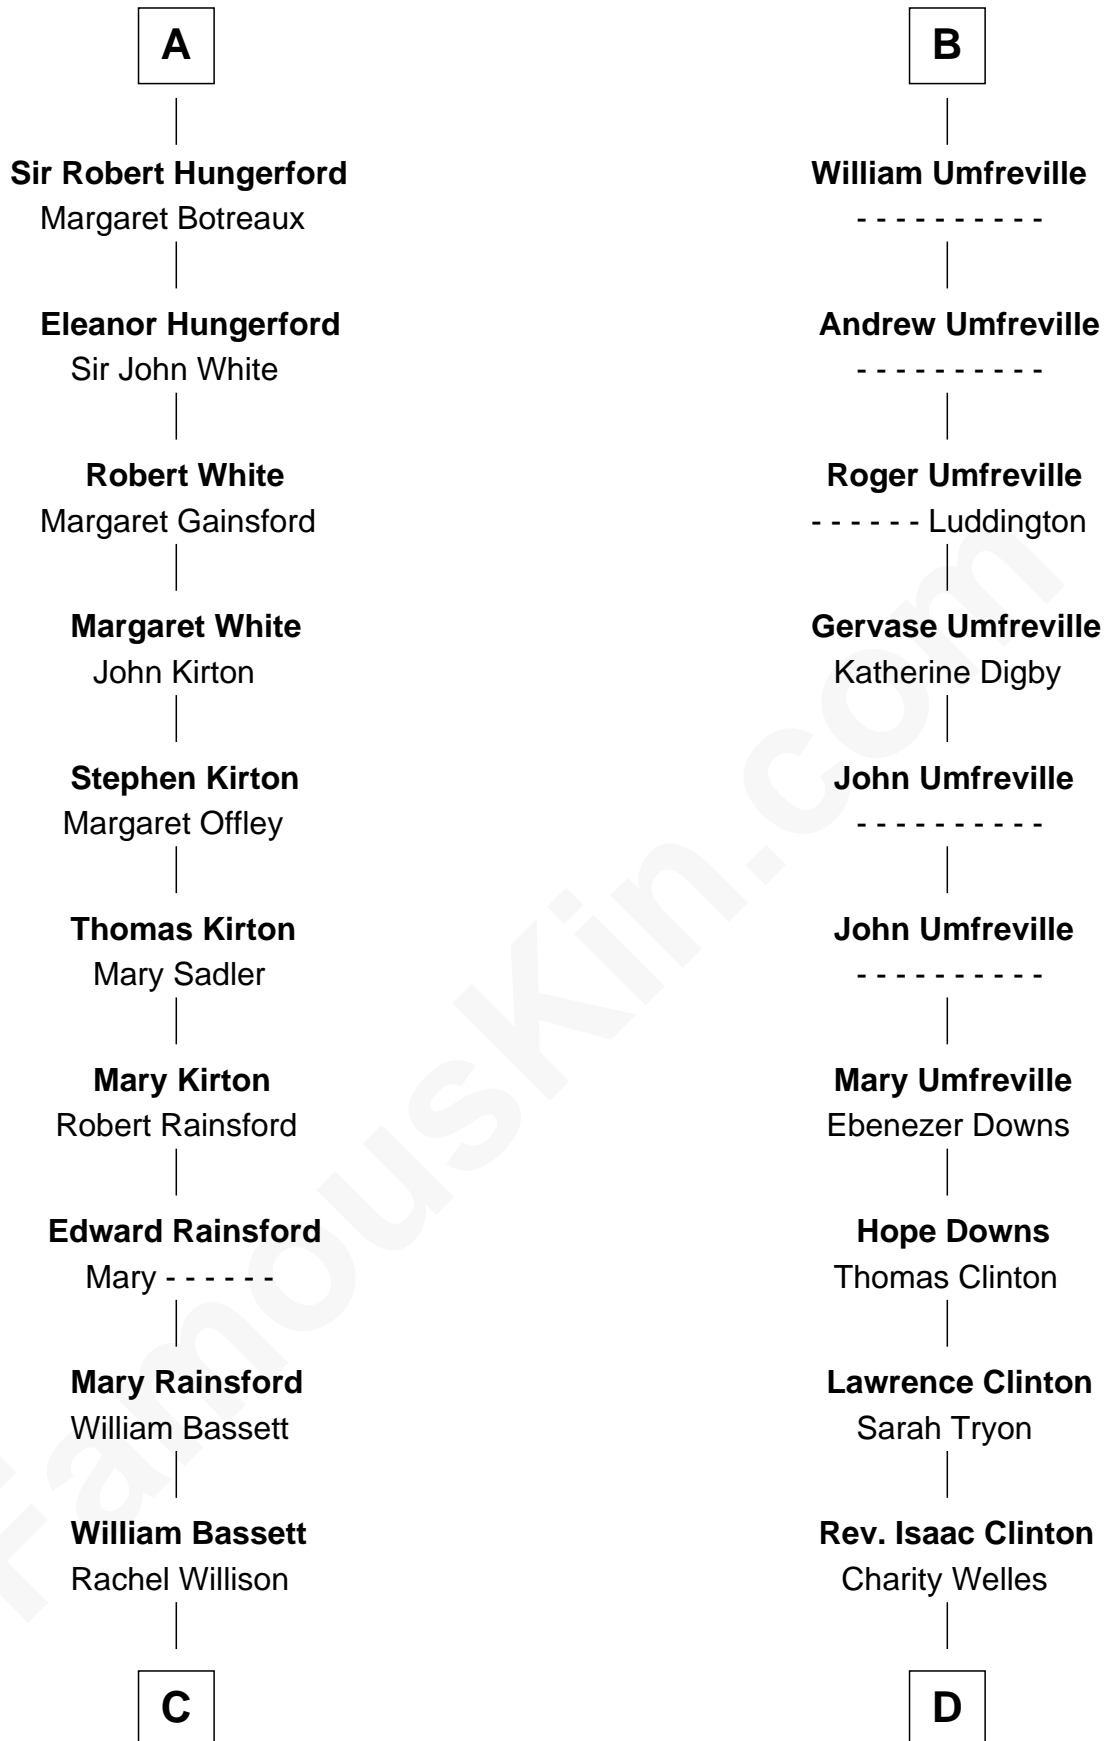

FamousKin.com Relationship Chart of

Sir Charles Tupper

6th Prime Minister of Canada

19th cousin 2 times removed of

Helen (Herron) Taft

First Lady of President William H. Taft

C

William Bassett

Abigail Bourne

Mary Bassett

Eliakim Tupper

Charles Tupper

Elizabeth West

Rev. Charles Tupper

Miriam Lockhart

Sir Charles Tupper

6th Prime Minister of Canada

D

Maria Clinton

Ela Collins

Harriet Anne Collins

John Williamson Herron

Helen (Herron) Taft

First Lady of William H. Taft