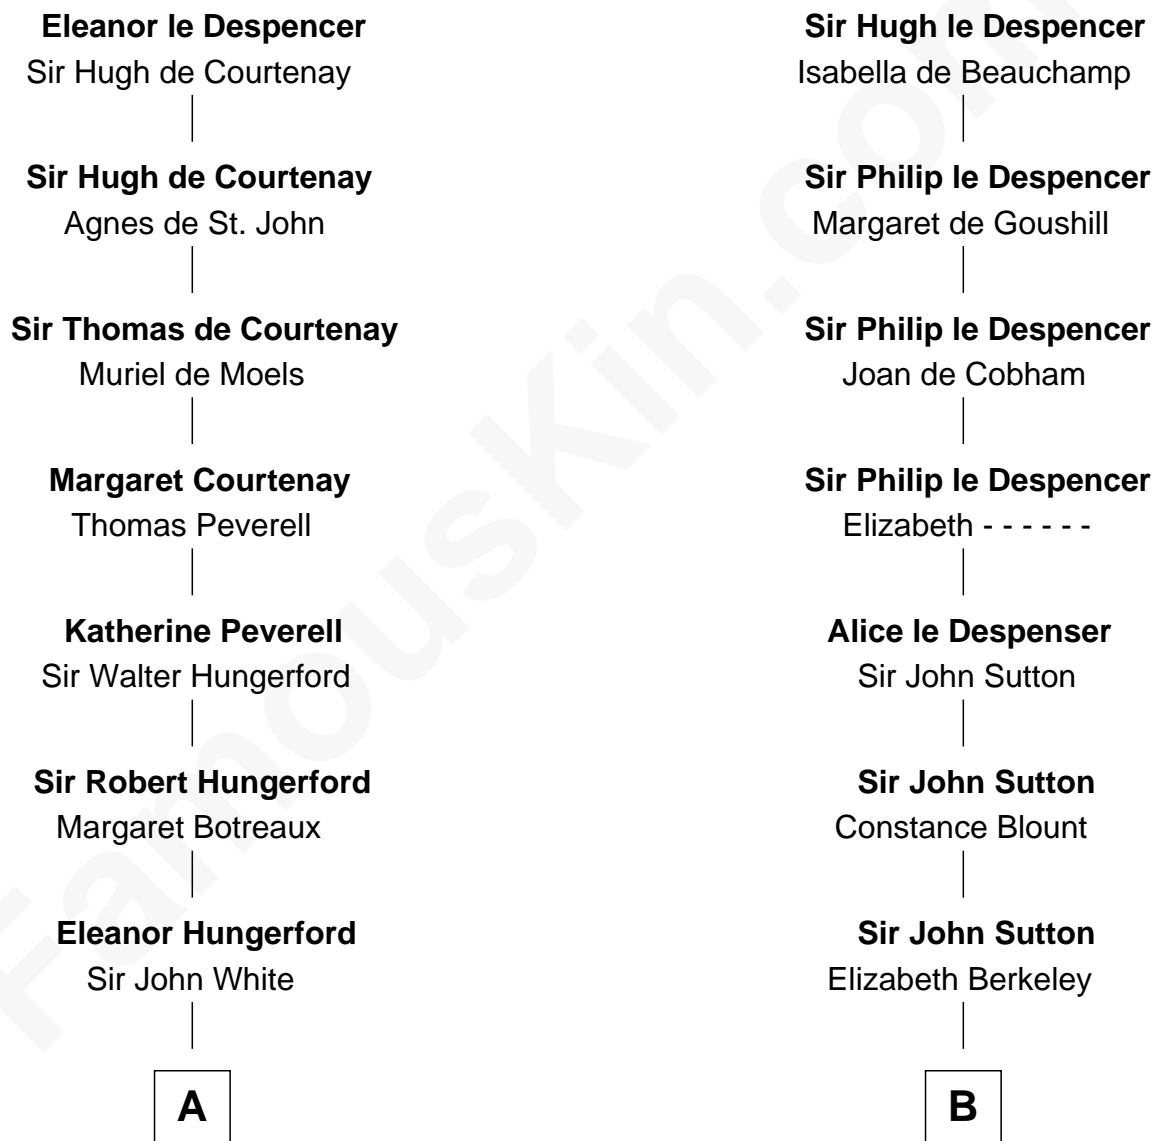

# FamousKin.com Relationship Chart of

**Sir Charles Tupper**

*6th Prime Minister of Canada*

19th cousin of

**Grover Cleveland**

*22nd and 24th U.S. President*

**Sir Hugh le Despencer**

Aveline Basset

**C**

**Charles Tupper**  
Elizabeth West

**Rev. Charles Tupper**  
Miriam Lockhart

**Sir Charles Tupper**  
*6th Prime Minister of Canada*

**D**

**William Cleveland**  
Margaret Falley

**Rev. Richard Falley Cleveland**  
Ann Neal

**Grover Cleveland**  
*22nd and 24th U.S. President*

FamousKin.com