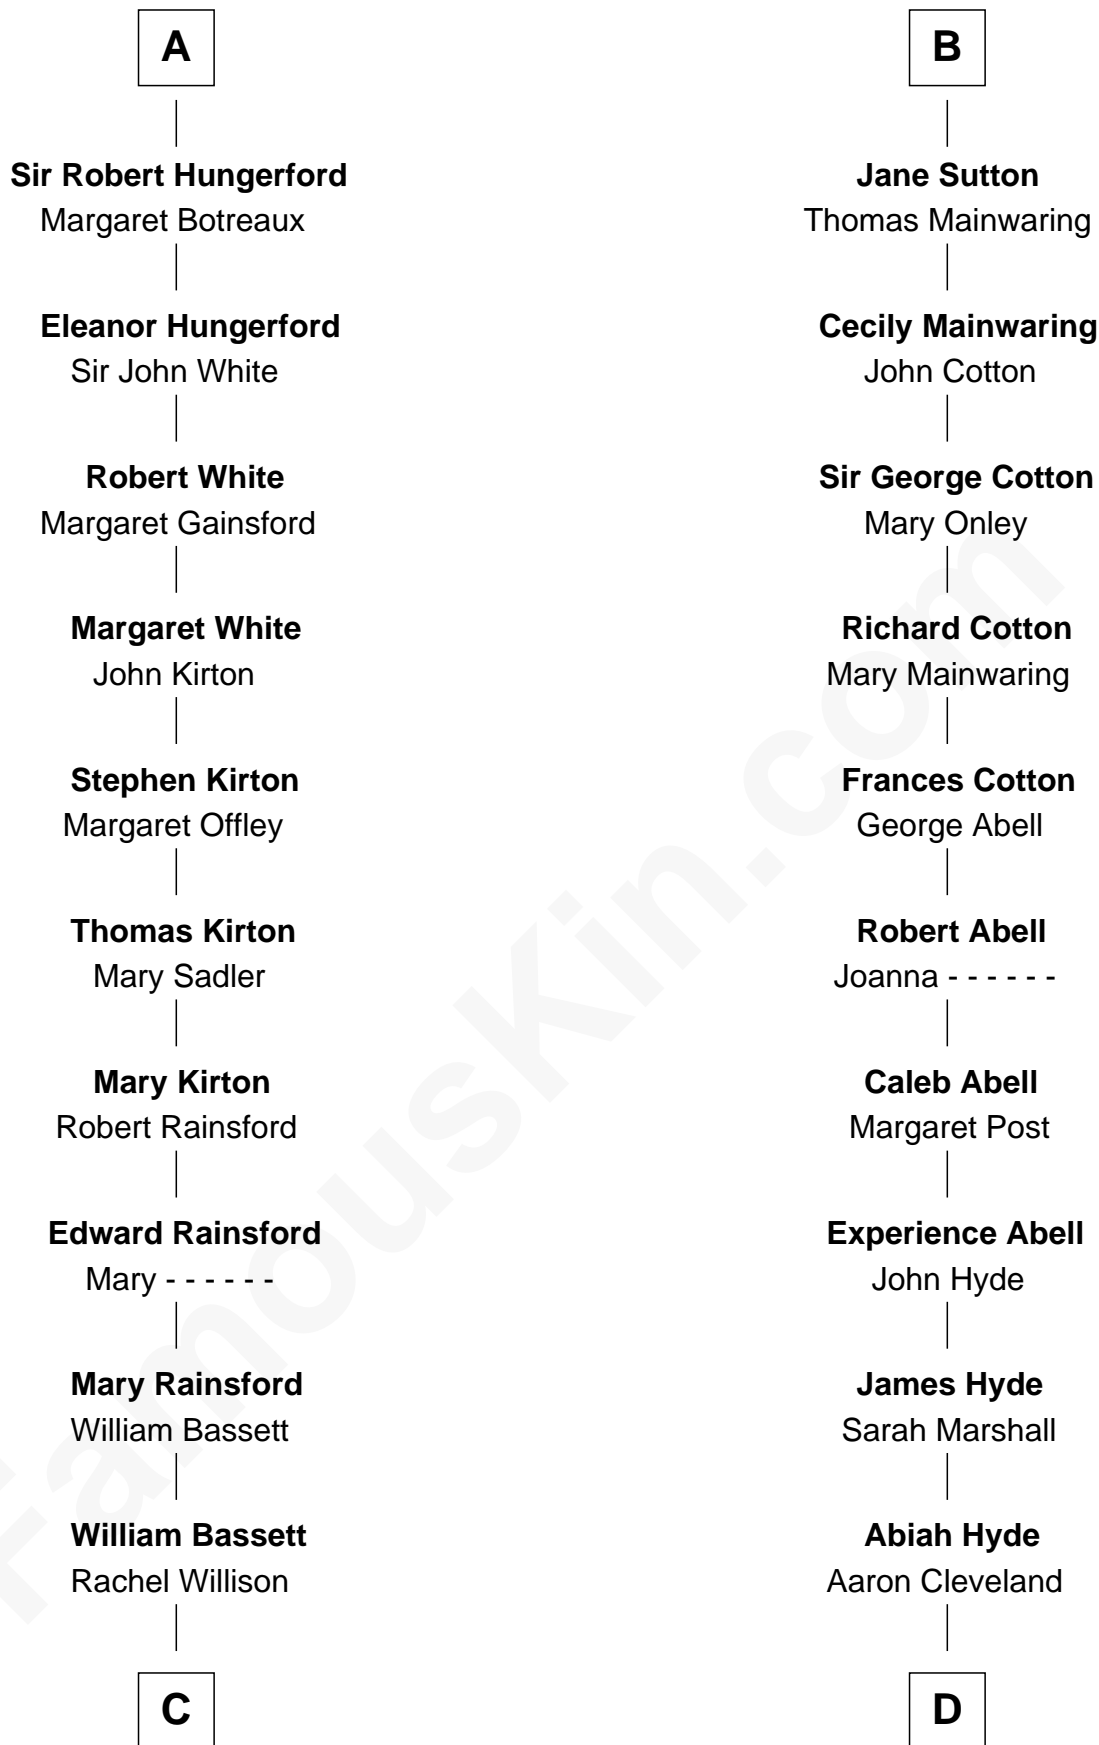

FamousKin.com Relationship Chart of

Sir Charles Tupper

6th Prime Minister of Canada

19th cousin 2 times removed of

Grover Cleveland

22nd and 24th U.S. President

Saher de Quincy
Margaret de Beaumont

C

William Bassett

Abigail Bourne

Mary Bassett

Eliakim Tupper

Charles Tupper

Elizabeth West

Rev. Charles Tupper

Miriam Lockhart

Sir Charles Tupper

6th Prime Minister of Canada

D

William Cleveland

Margaret Falley

Rev. Richard Falley Cleveland

Ann Neal

Grover Cleveland

22nd and 24th U.S. President

FamousKin.com