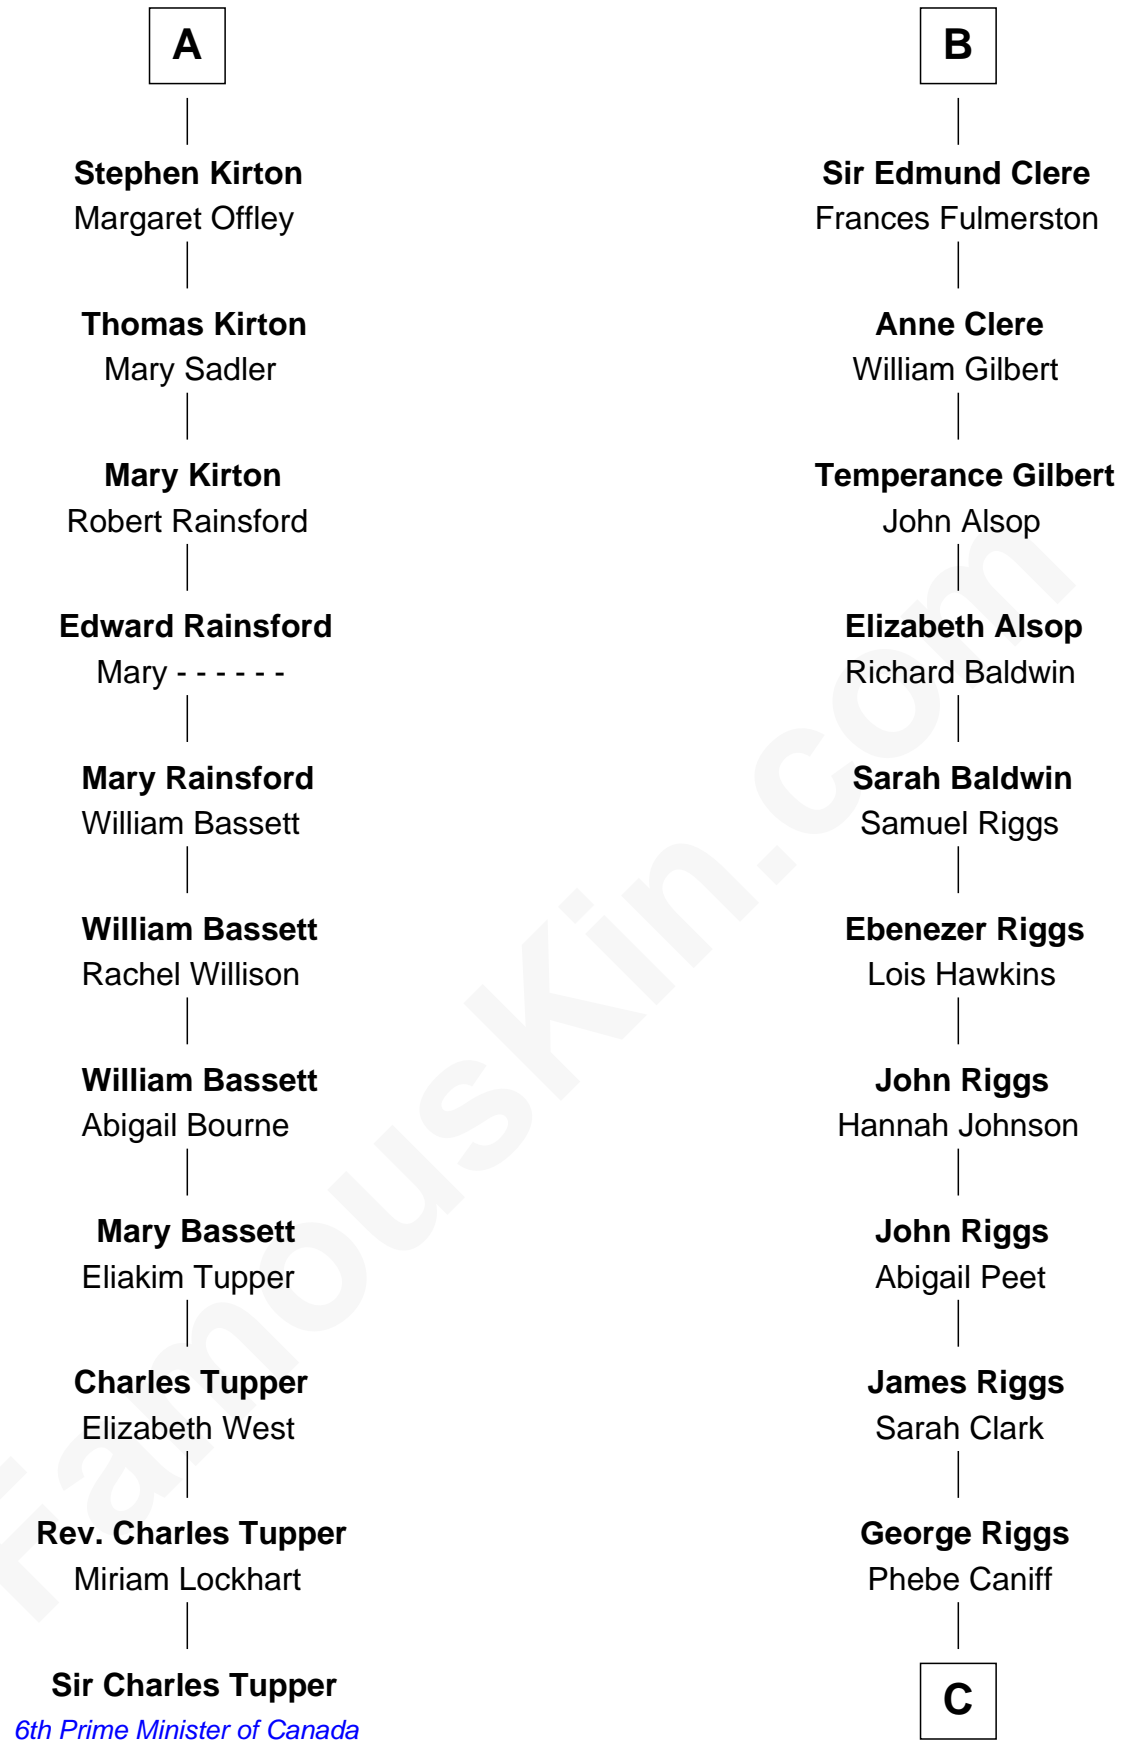

FamousKin.com

Relationship Chart of

Sir Charles Tupper

6th Prime Minister of Canada

17th cousin 3 times removed of

Mamie (Doud) Eisenhower

First Lady of President Dwight Eisenhower

C

—
Maria Riggs

Eli Doud
—

—
Royal Houghton Doud

Mary Cornelia Sheldon
—

—
John Sheldon Doud

Elivera Mathilda Carlson
—

—
Mamie (Doud) Eisenhower

First Lady of Dwight Eisenhower