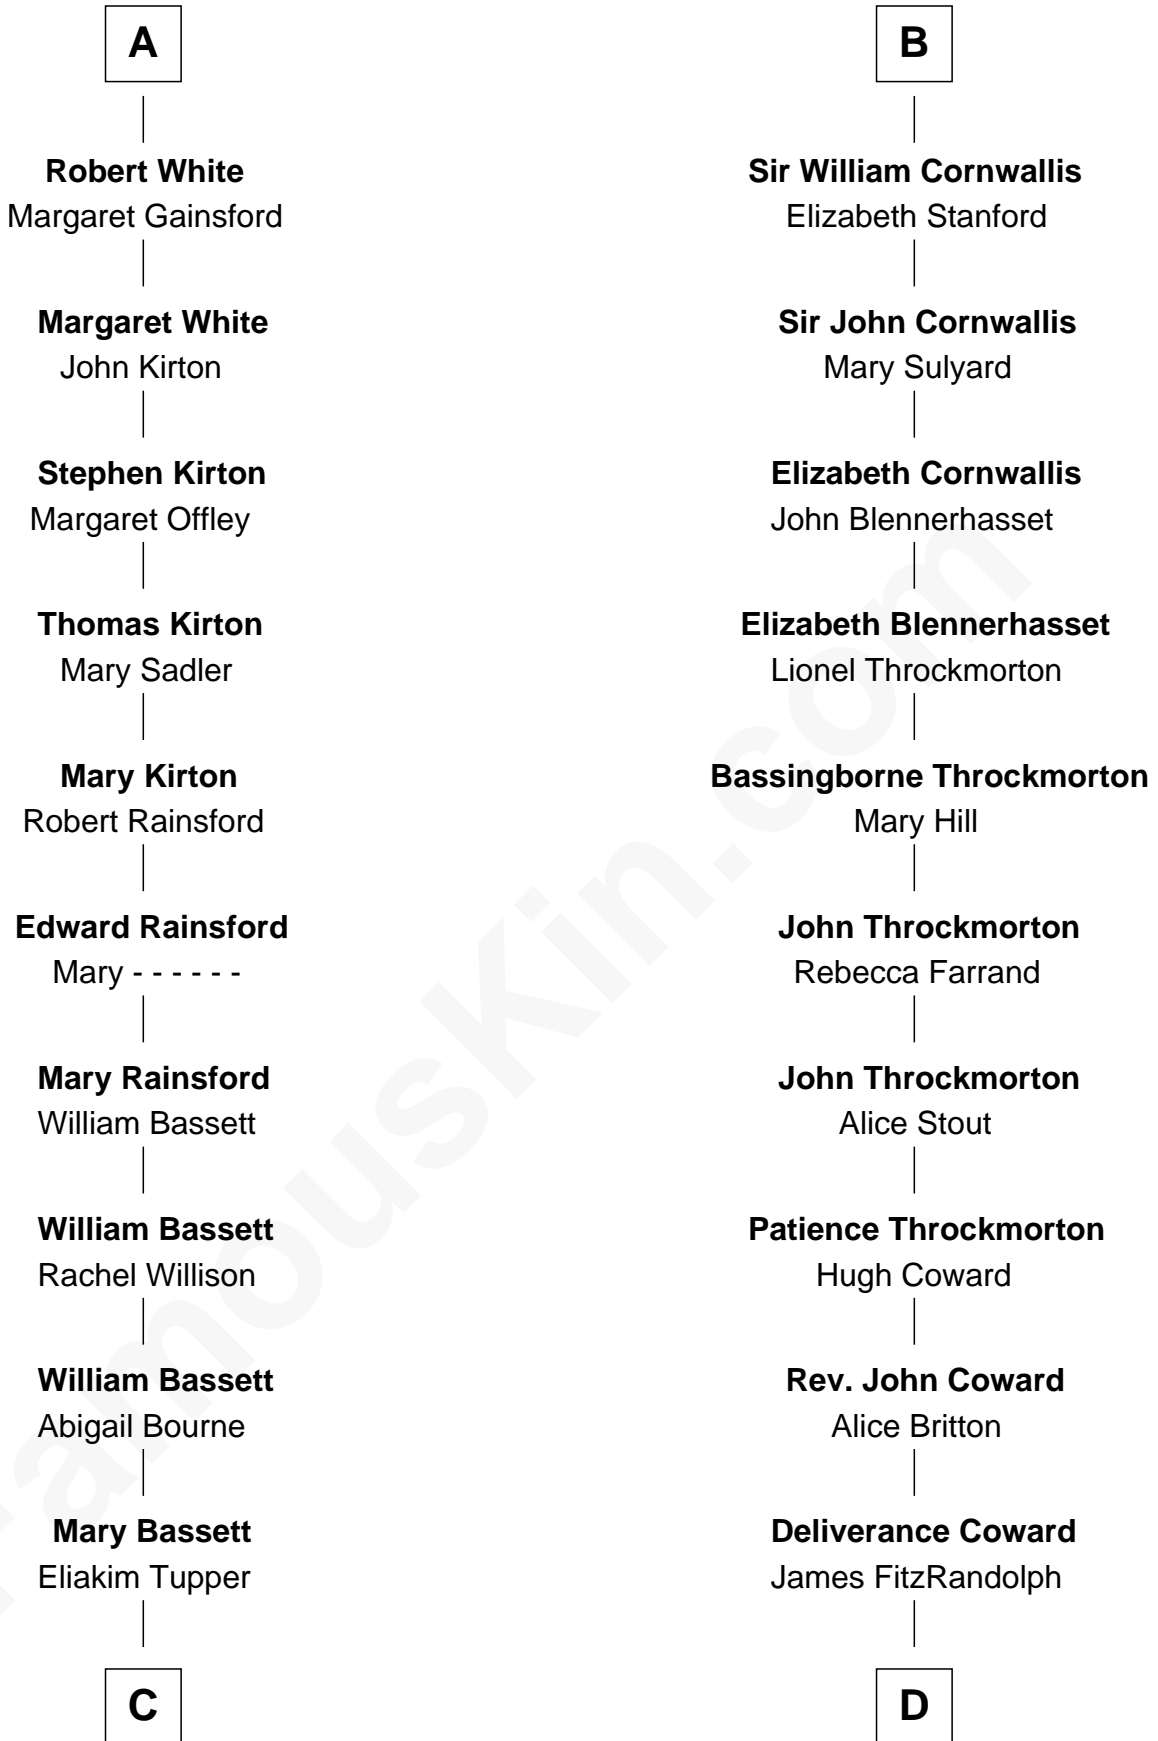

FamousKin.com

Relationship Chart of

Sir Charles Tupper

6th Prime Minister of Canada

19th cousin 1 time removed of

Ellen Louise (Axson) Wilson

First Lady of President Woodrow Wilson

C

Charles Tupper
Elizabeth West

Rev. Charles Tupper
Miriam Lockhart

Sir Charles Tupper
6th Prime Minister of Canada

D

Isaac FitzRandolph
Eleanor Hunter

Rebecca Longstreet FitzRandolph
Rev. Isaac Stockton Keith Axson

Rev. Samuel Edward Axson
Margaret Jane Hoyt

Ellen Louise (Axson) Wilson
First Lady of Woodrow Wilson

FamousKin.com