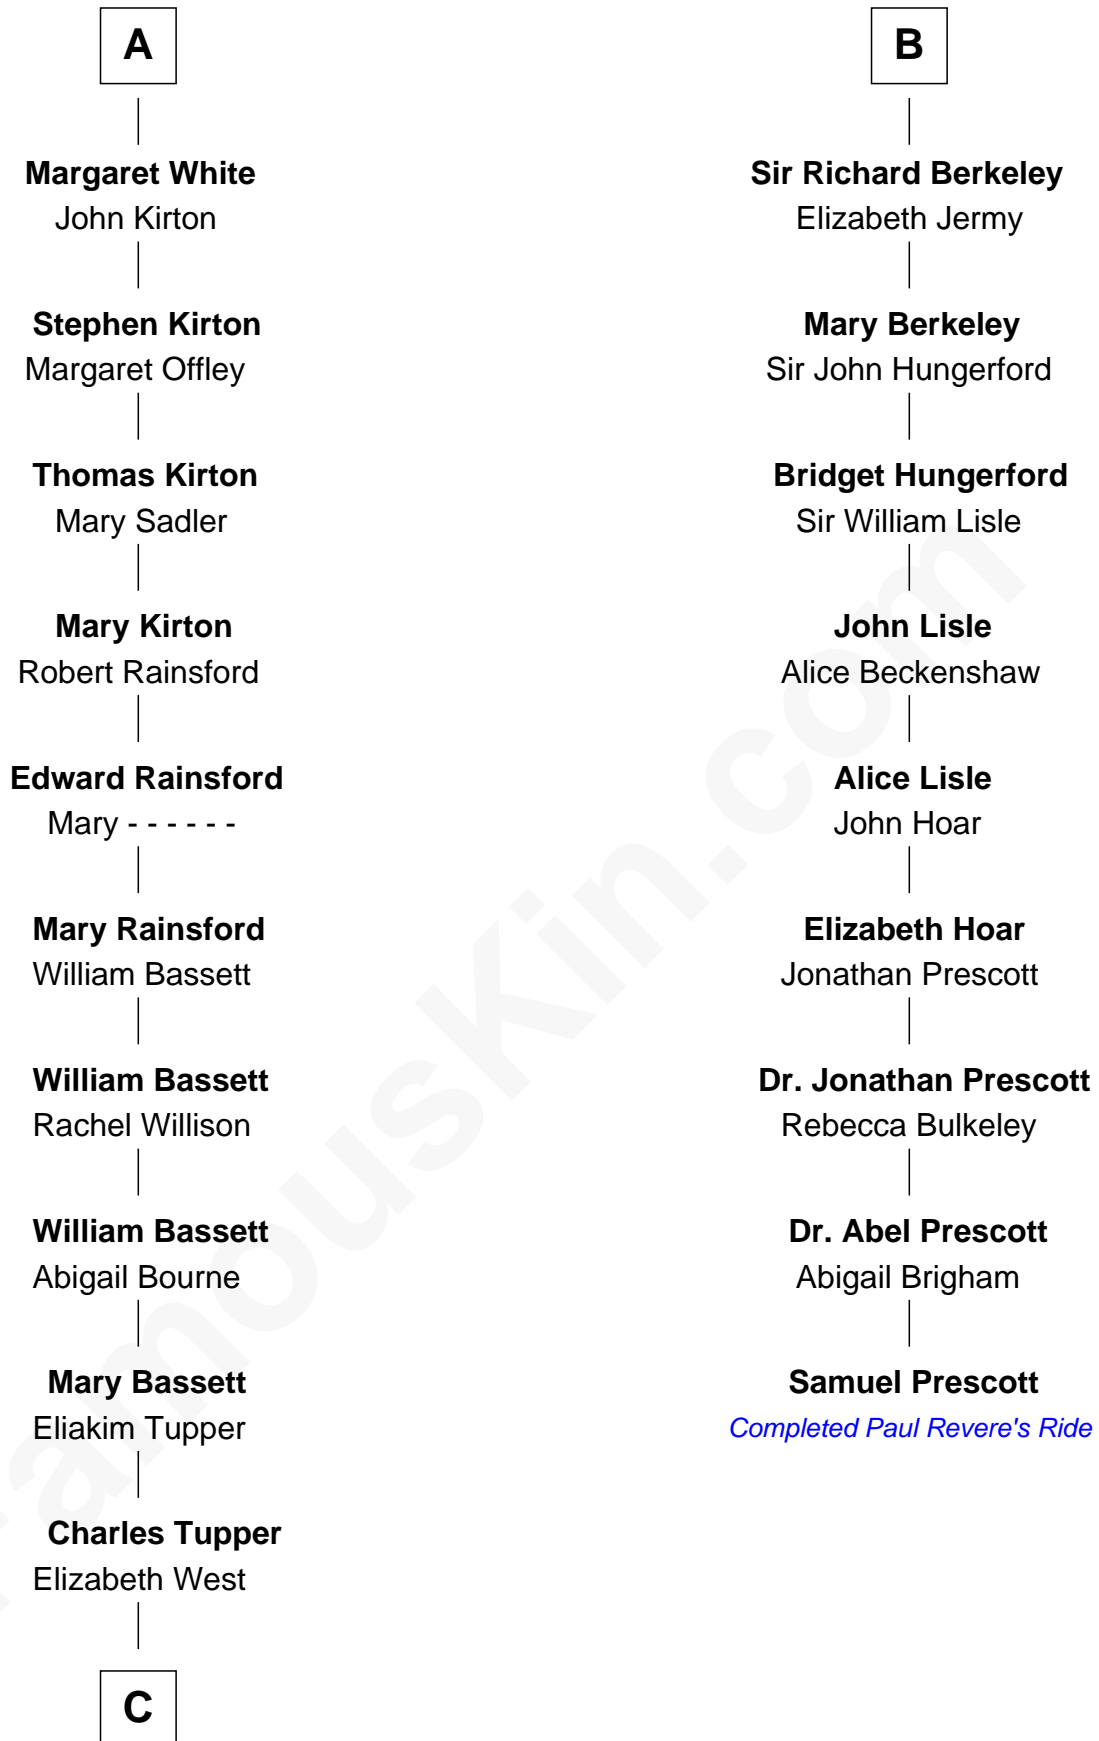

## Relationship Chart of

**Sir Charles Tupper**

*6th Prime Minister of Canada*

15th cousin 3 times removed of

**Samuel Prescott**

*Completed Paul Revere's Midnight Ride*

**C**

—  
**Rev. Charles Tupper**

Miriam Lockhart

—  
**Sir Charles Tupper**

*6th Prime Minister of Canada*

FamousKin.com