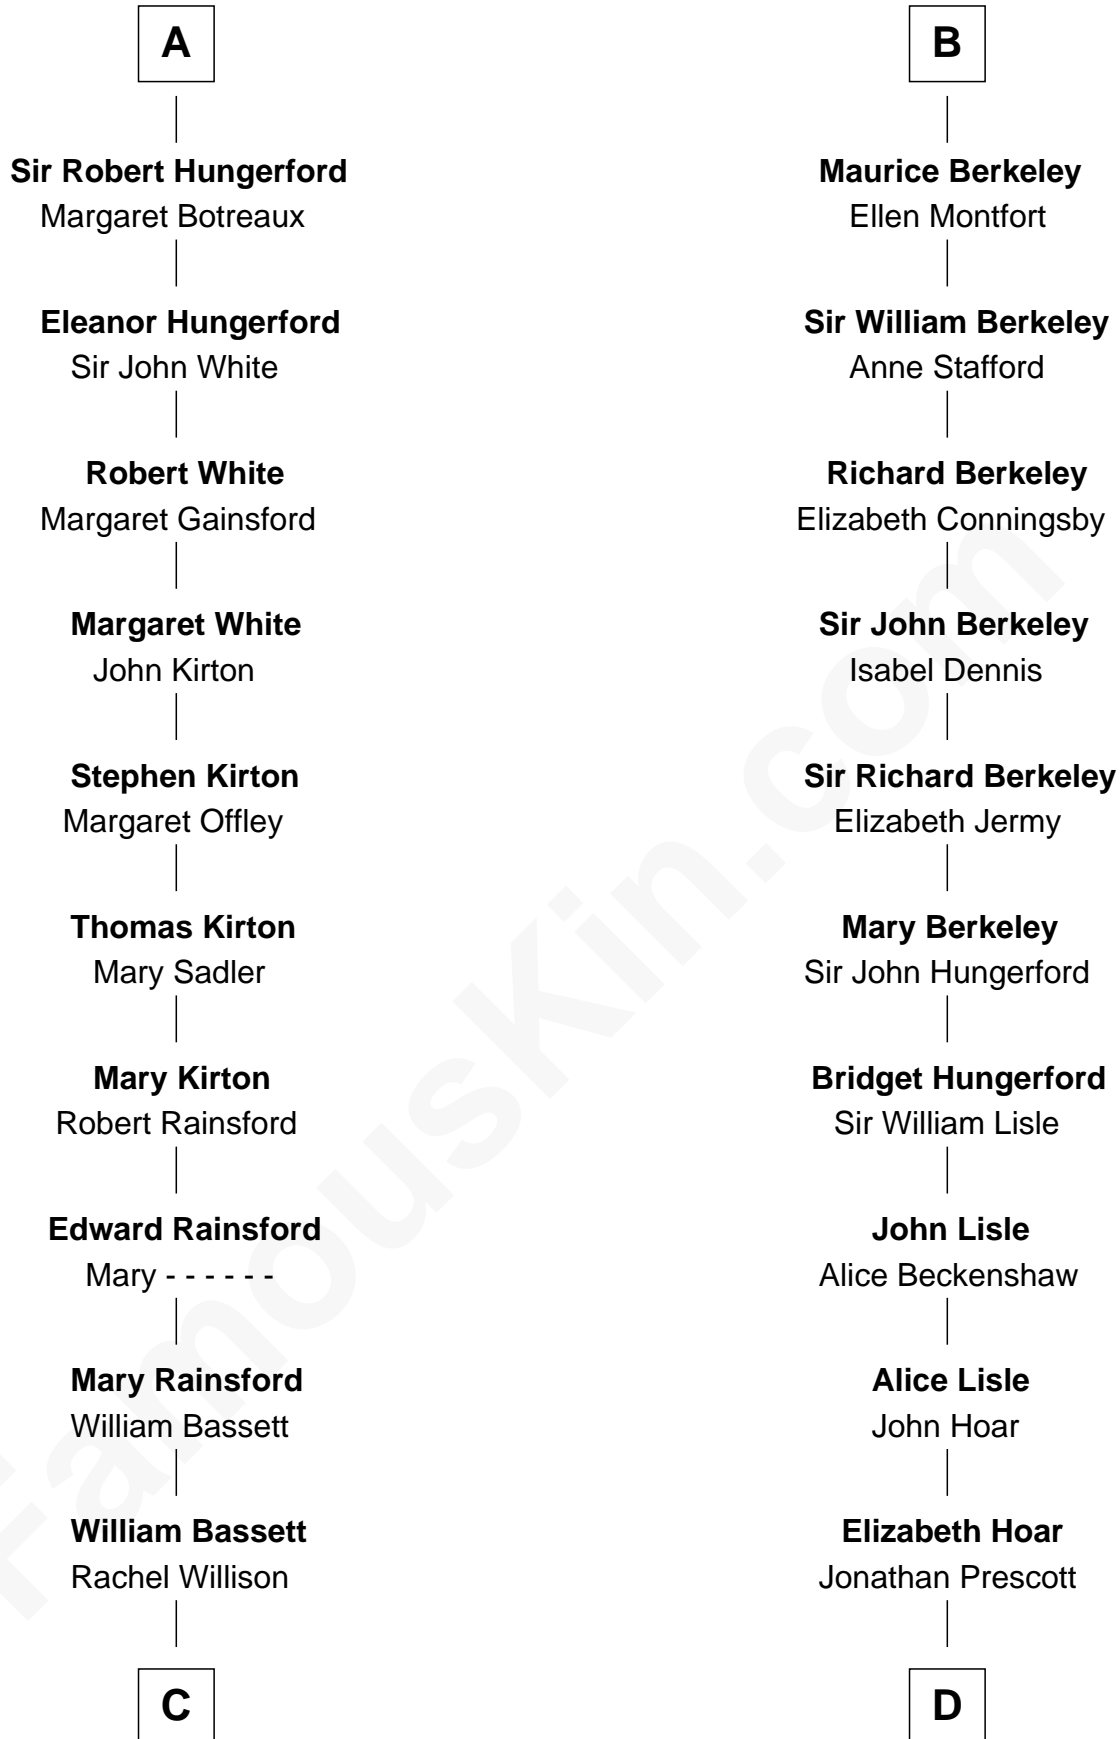

FamousKin.com Relationship Chart of

Sir Charles Tupper

6th Prime Minister of Canada

19th cousin 2 times removed of

Samuel Prescott

Completed Paul Revere's Midnight Ride

C

William Bassett

Abigail Bourne

Mary Bassett

Eliakim Tupper

Charles Tupper

Elizabeth West

Rev. Charles Tupper

Miriam Lockhart

Sir Charles Tupper