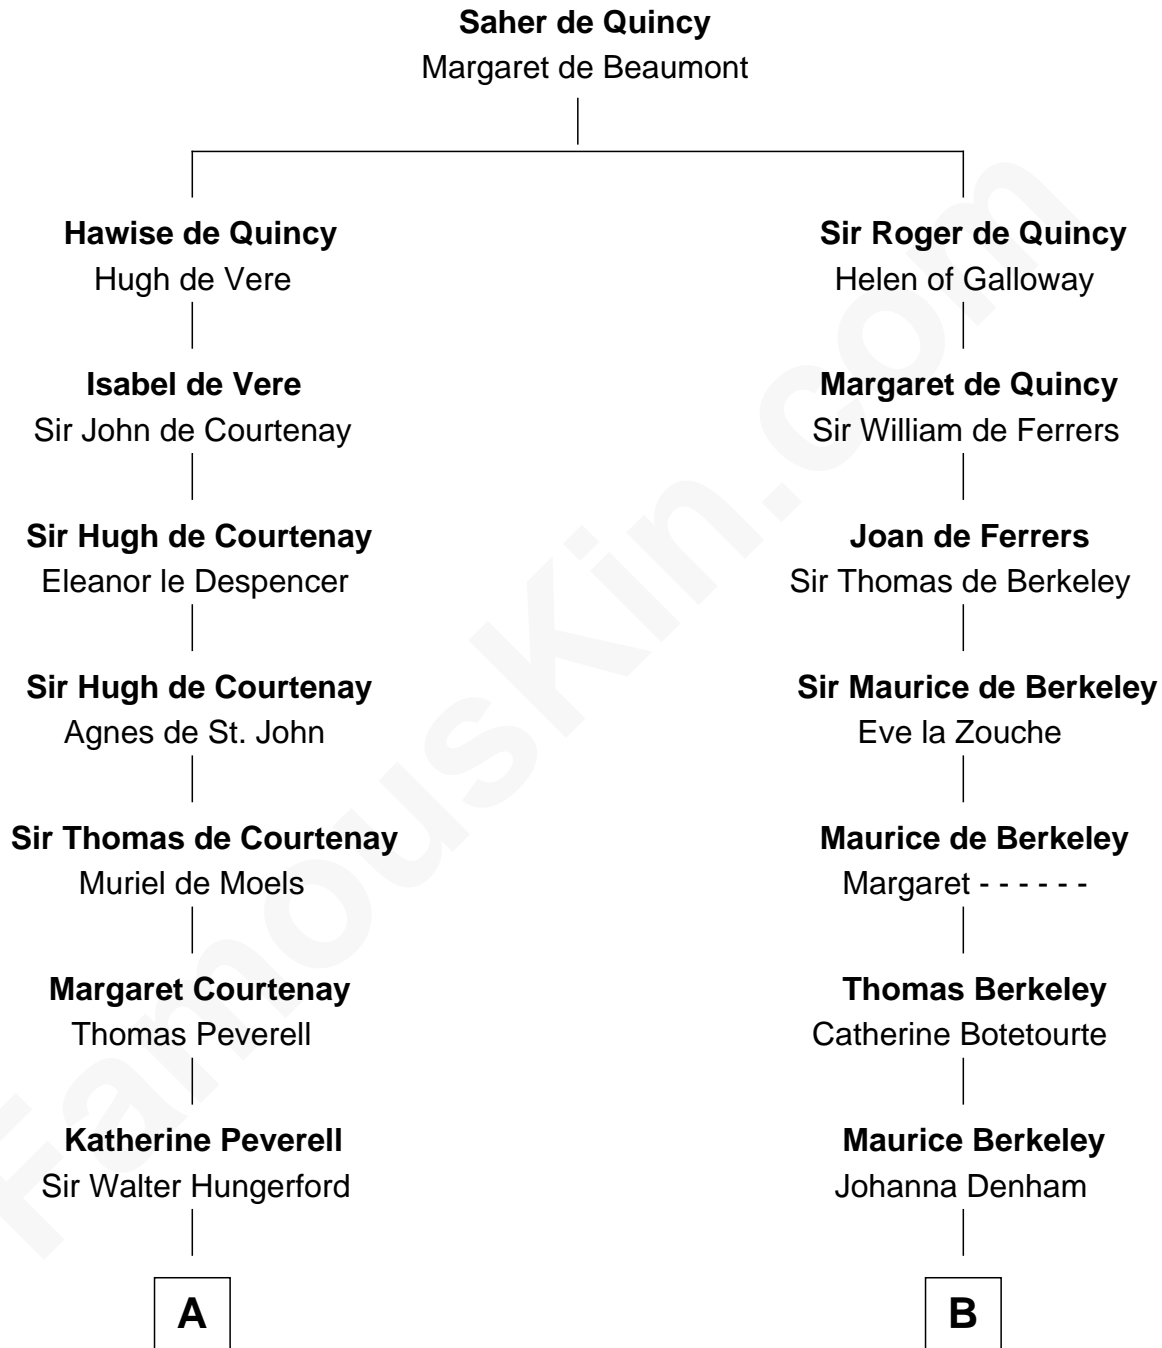

FamousKin.com Relationship Chart of

Sir Charles Tupper

6th Prime Minister of Canada

19th cousin 2 times removed of

Samuel Prescott

Completed Paul Revere's Midnight Ride

C

William Bassett

Abigail Bourne

Mary Bassett

Eliakim Tupper

Charles Tupper

Elizabeth West

Rev. Charles Tupper

Miriam Lockhart

Sir Charles Tupper