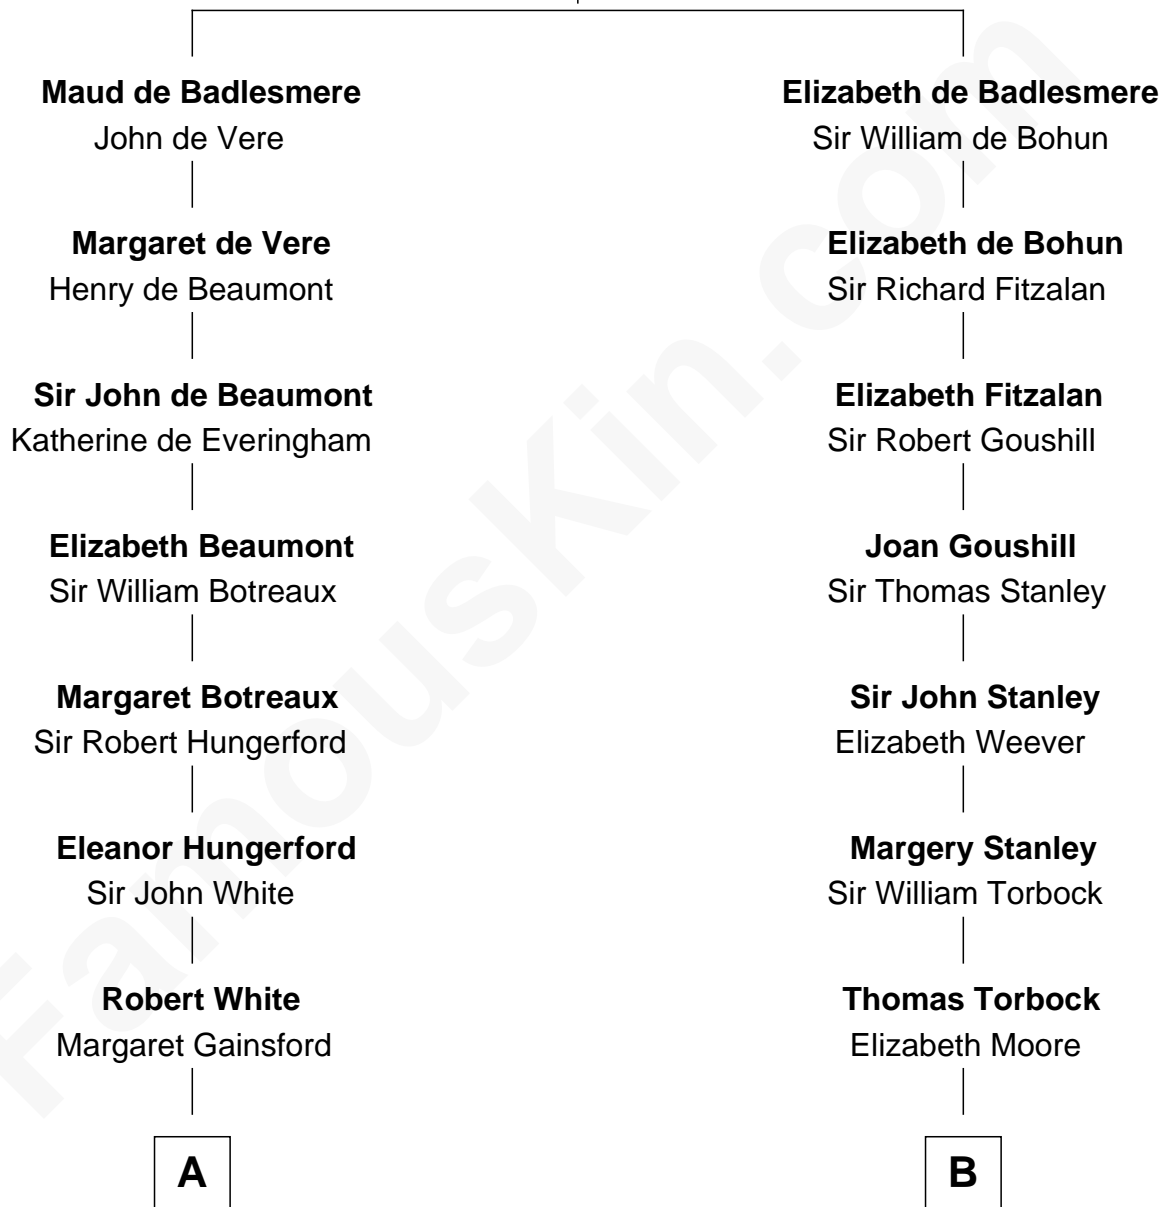

## Relationship Chart of

**Sir Charles Tupper**

*6th Prime Minister of Canada*

18th cousin of

**Juliette Gordon Low**

*Founder of the Girl Scouts*

**Bartholomew de Badlesmere**

Margaret de Clare