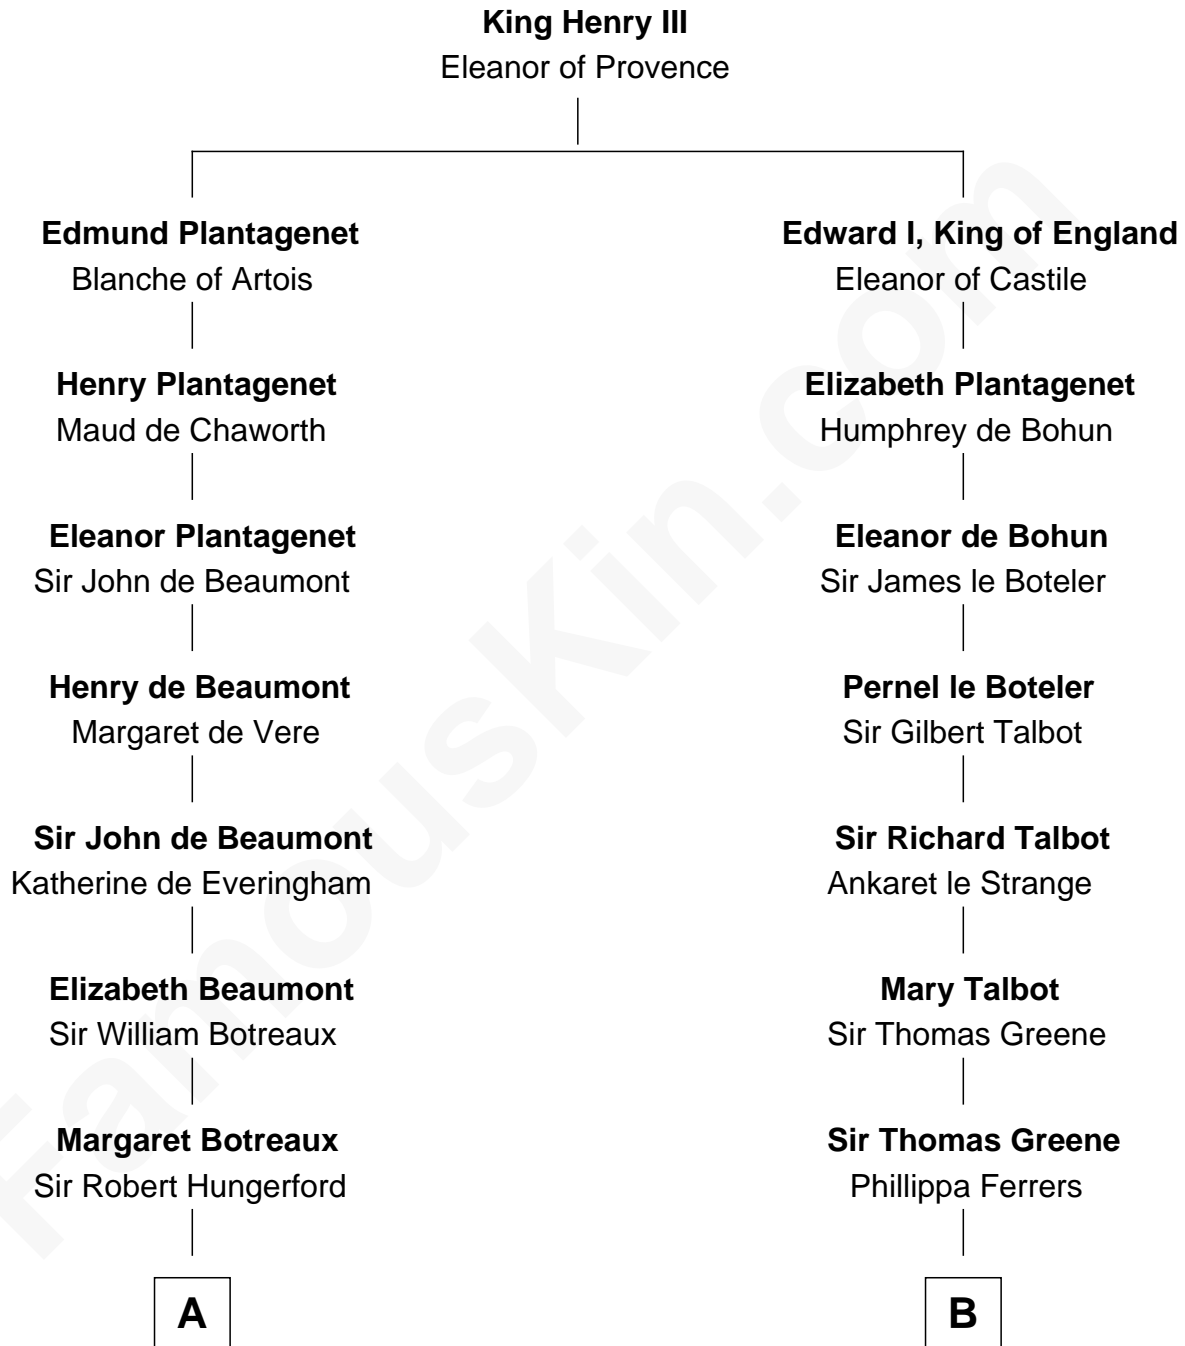

# FamousKin.com Relationship Chart of

**Sir Charles Tupper**

*6th Prime Minister of Canada*

20th cousin 1 time removed of

**Stephen A. Douglas**

*Participated in Lincoln-Douglas Debates*

**C**

**Mary Bassett**  
Eliakim Tupper

**Charles Tupper**  
Elizabeth West

**Rev. Charles Tupper**  
Miriam Lockhart

**Sir Charles Tupper**  
*6th Prime Minister of Canada*

**D**

**Nicholas Gardiner**  
Martha Havens

**Martha Gardiner**  
Stephen Arnold

**Martha Arnold**  
Benajah Douglass

**Dr. Stephen Arnold Douglass**  
Sarah Fiske

**Stephen A. Douglas**  
*The Lincoln-Douglas Debates*