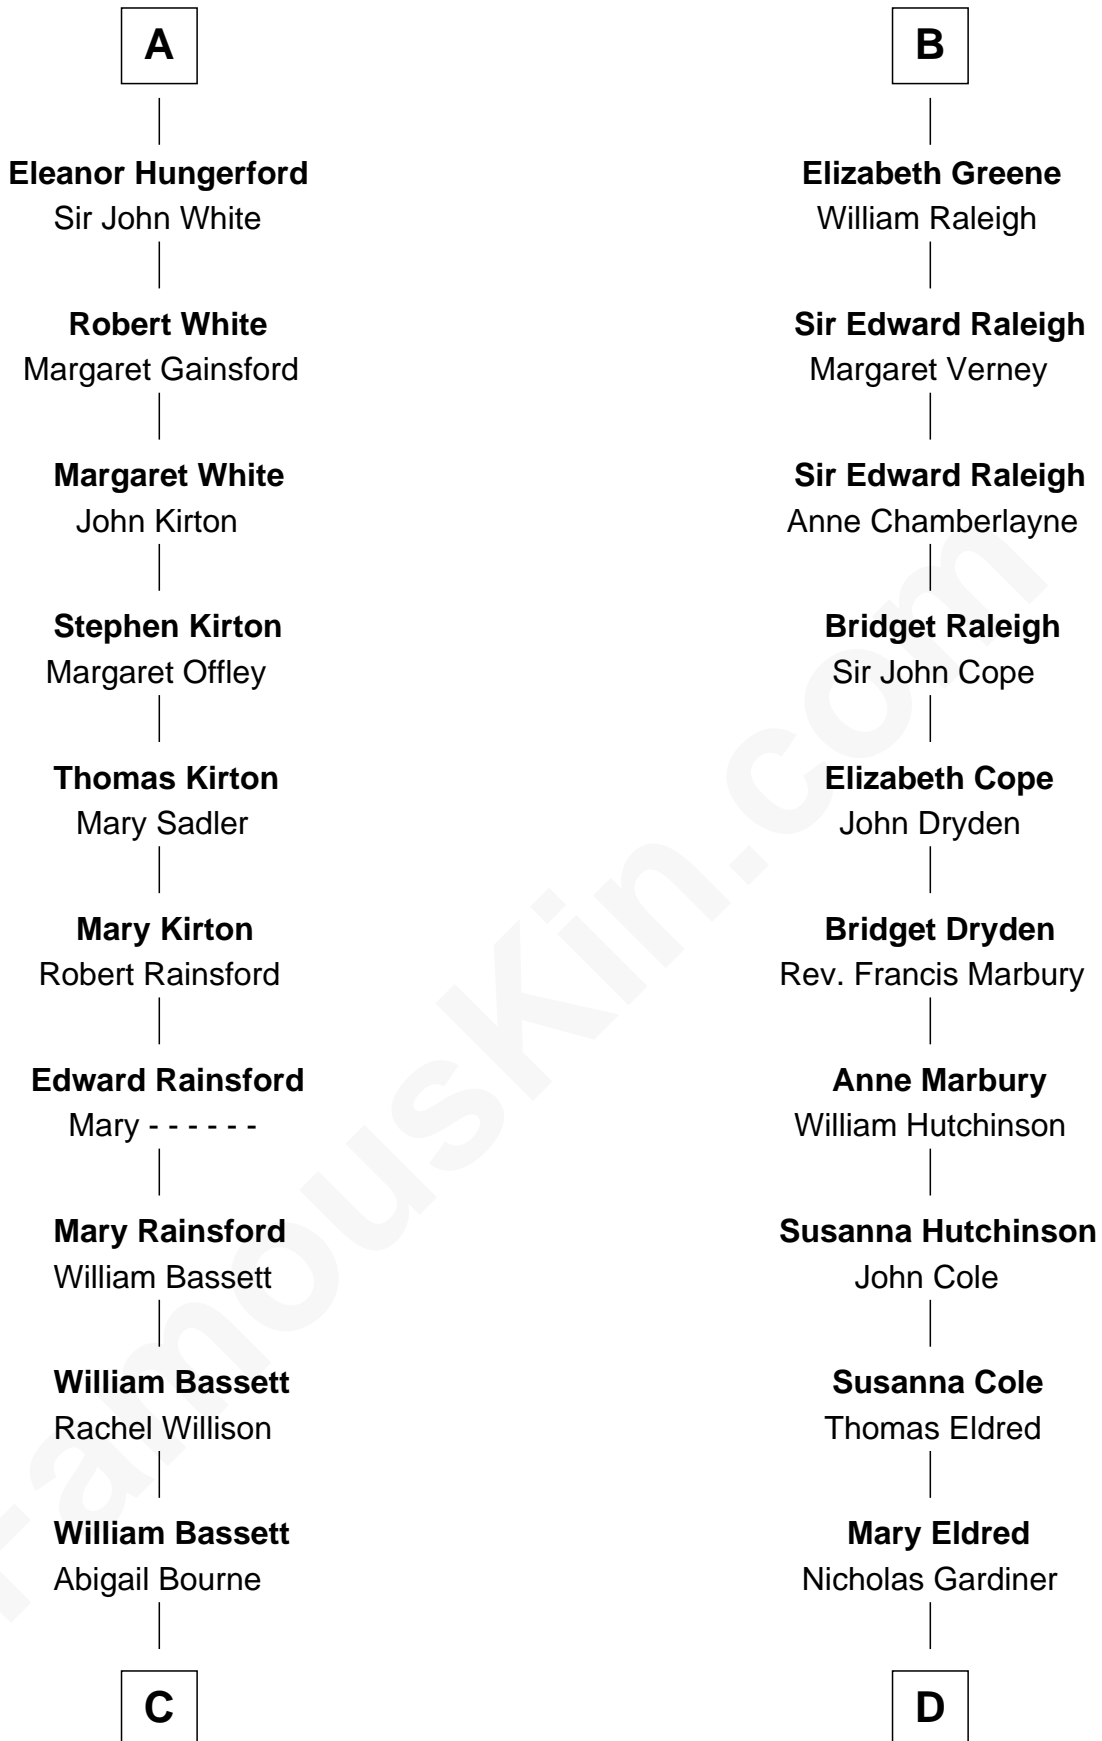

# FamousKin.com Relationship Chart of

**Sir Charles Tupper**

*6th Prime Minister of Canada*

20th cousin 1 time removed of

**Stephen A. Douglas**

*Participated in Lincoln-Douglas Debates*

**C**

**Mary Bassett**  
Eliakim Tupper

**Charles Tupper**  
Elizabeth West

**Rev. Charles Tupper**  
Miriam Lockhart

**Sir Charles Tupper**  
*6th Prime Minister of Canada*

**D**

**Nicholas Gardiner**  
Martha Havens

**Martha Gardiner**  
Stephen Arnold

**Martha Arnold**  
Benajah Douglass

**Dr. Stephen Arnold Douglass**  
Sarah Fiske

**Stephen A. Douglas**  
*The Lincoln-Douglas Debates*