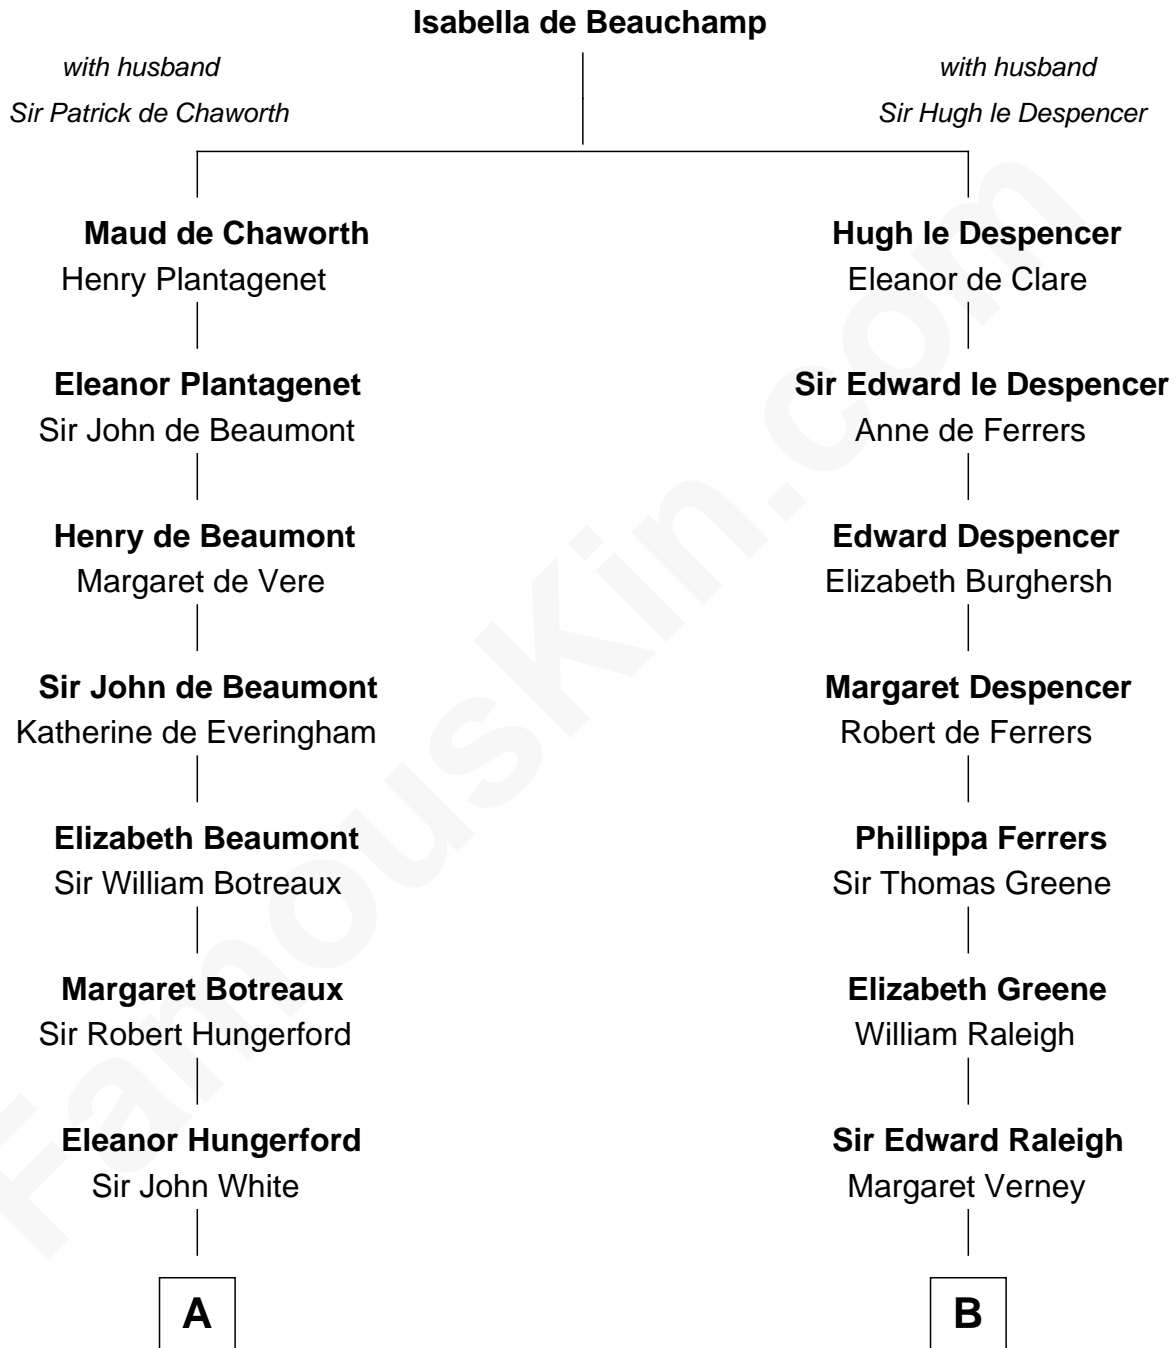

# FamousKin.com Relationship Chart of

**Sir Charles Tupper**

*6th Prime Minister of Canada*

19th cousin of

**Stephen A. Douglas**

*Participated in Lincoln-Douglas Debates*

**C**

**Charles Tupper**  
Elizabeth West

**Rev. Charles Tupper**  
Miriam Lockhart

**Sir Charles Tupper**  
*6th Prime Minister of Canada*

**D**

**Martha Arnold**  
Benajah Douglass

**Dr. Stephen Arnold Douglass**  
Sarah Fiske

**Stephen A. Douglas**  
*The Lincoln-Douglas Debates*