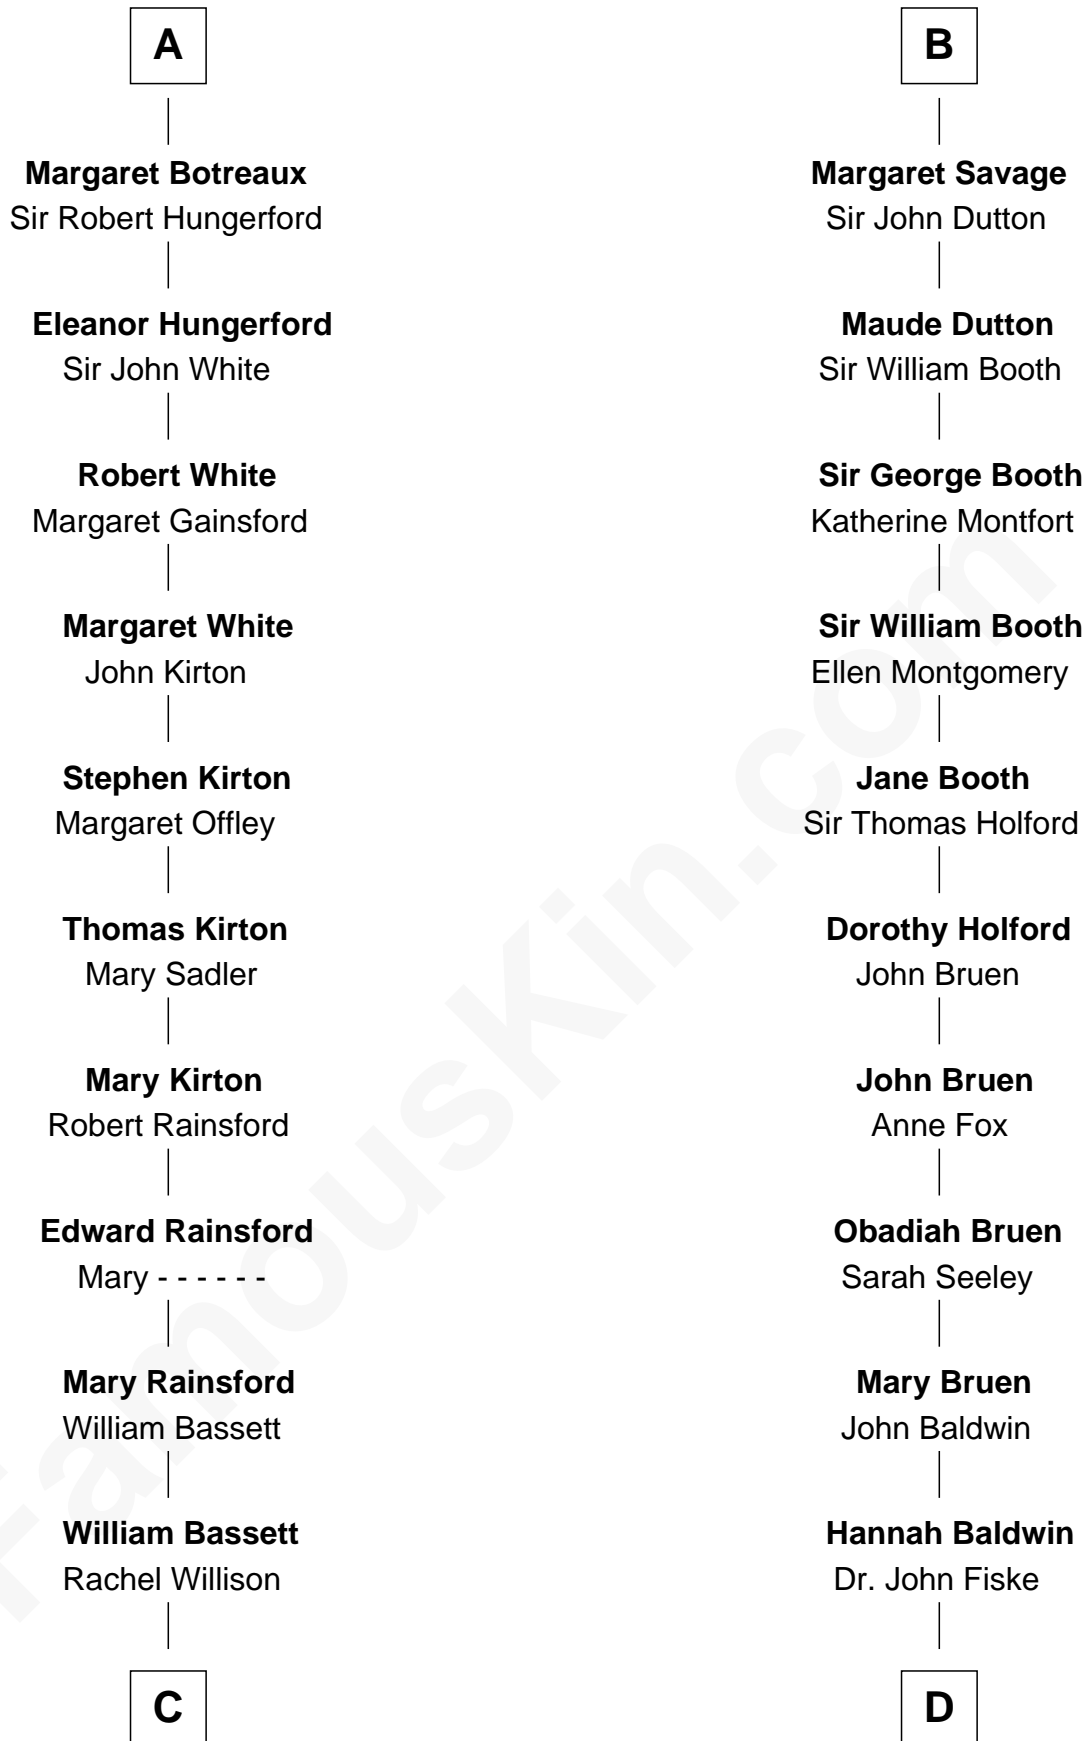

# FamousKin.com Relationship Chart of

**Sir Charles Tupper**

*6th Prime Minister of Canada*

21st cousin of

**Stephen A. Douglas**

*Participated in Lincoln-Douglas Debates*

**C**

**William Bassett**

Abigail Bourne

**Mary Bassett**

Eliakim Tupper

**Charles Tupper**

Elizabeth West

**Rev. Charles Tupper**

Miriam Lockhart

**Sir Charles Tupper**