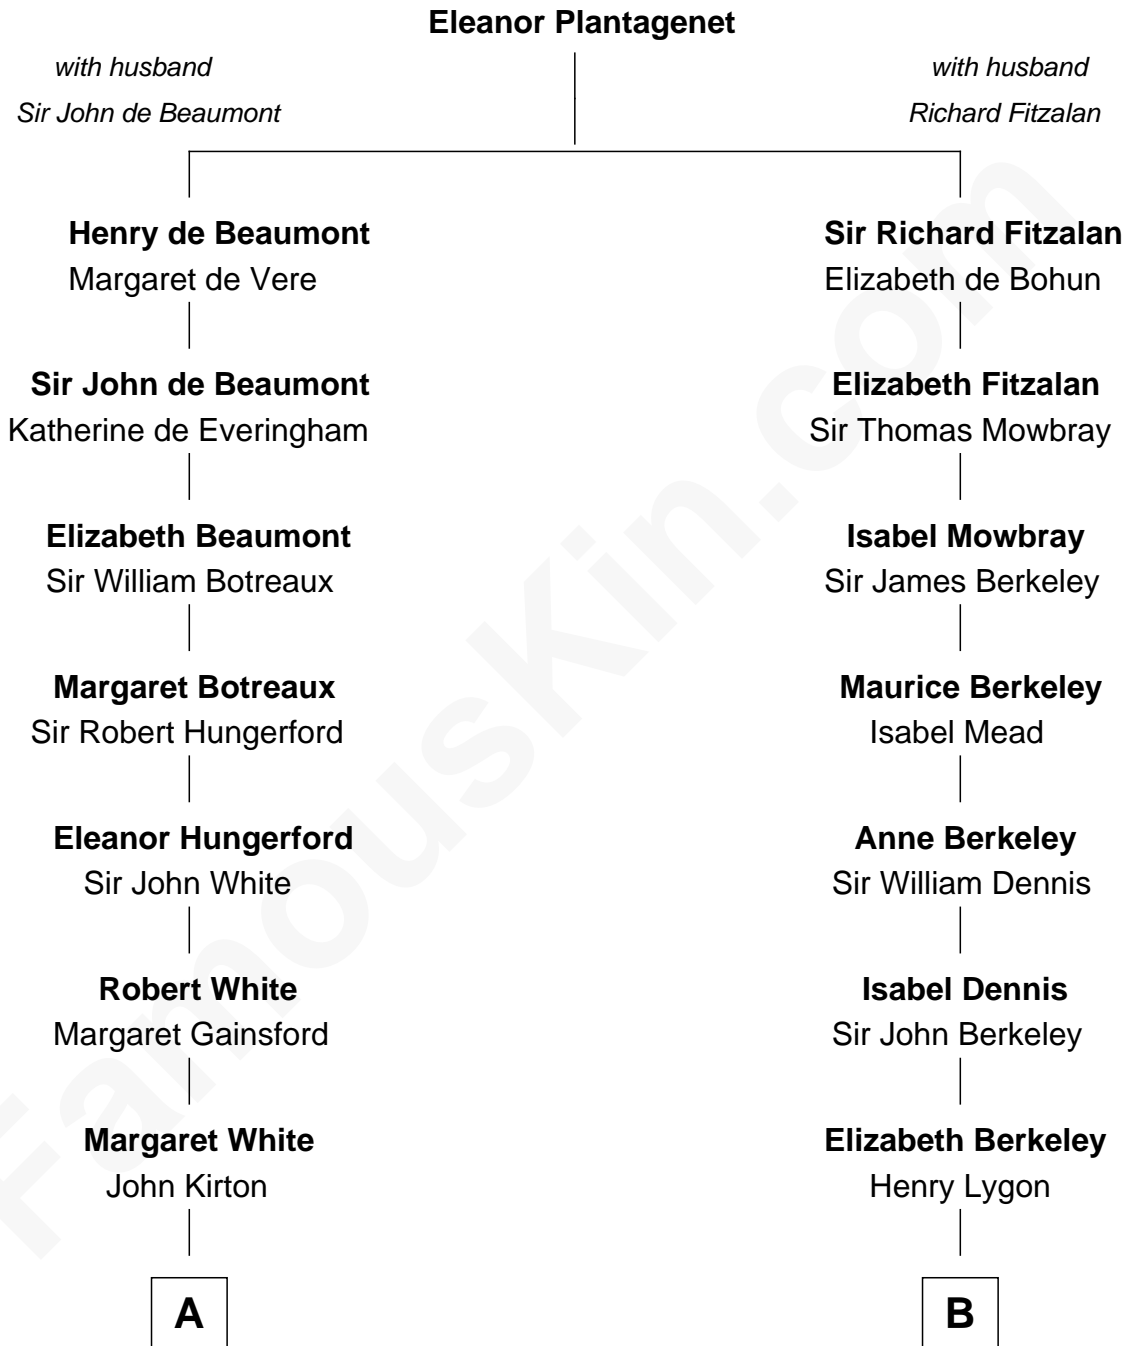

# FamousKin.com Relationship Chart of

**Sir Charles Tupper**

*6th Prime Minister of Canada*

17th cousin 3 times removed of

**Margot Kidder**

*TV and Movie Actress*

**C**

**Margaret Q. Greeley**

Dr. David Powell

**Margaret Powell**

Sidney Jesse Kidder

**Kendall Kidder**

Jocelyn Mary Wilson

**Margot Kidder**

*TV and Movie Actress*