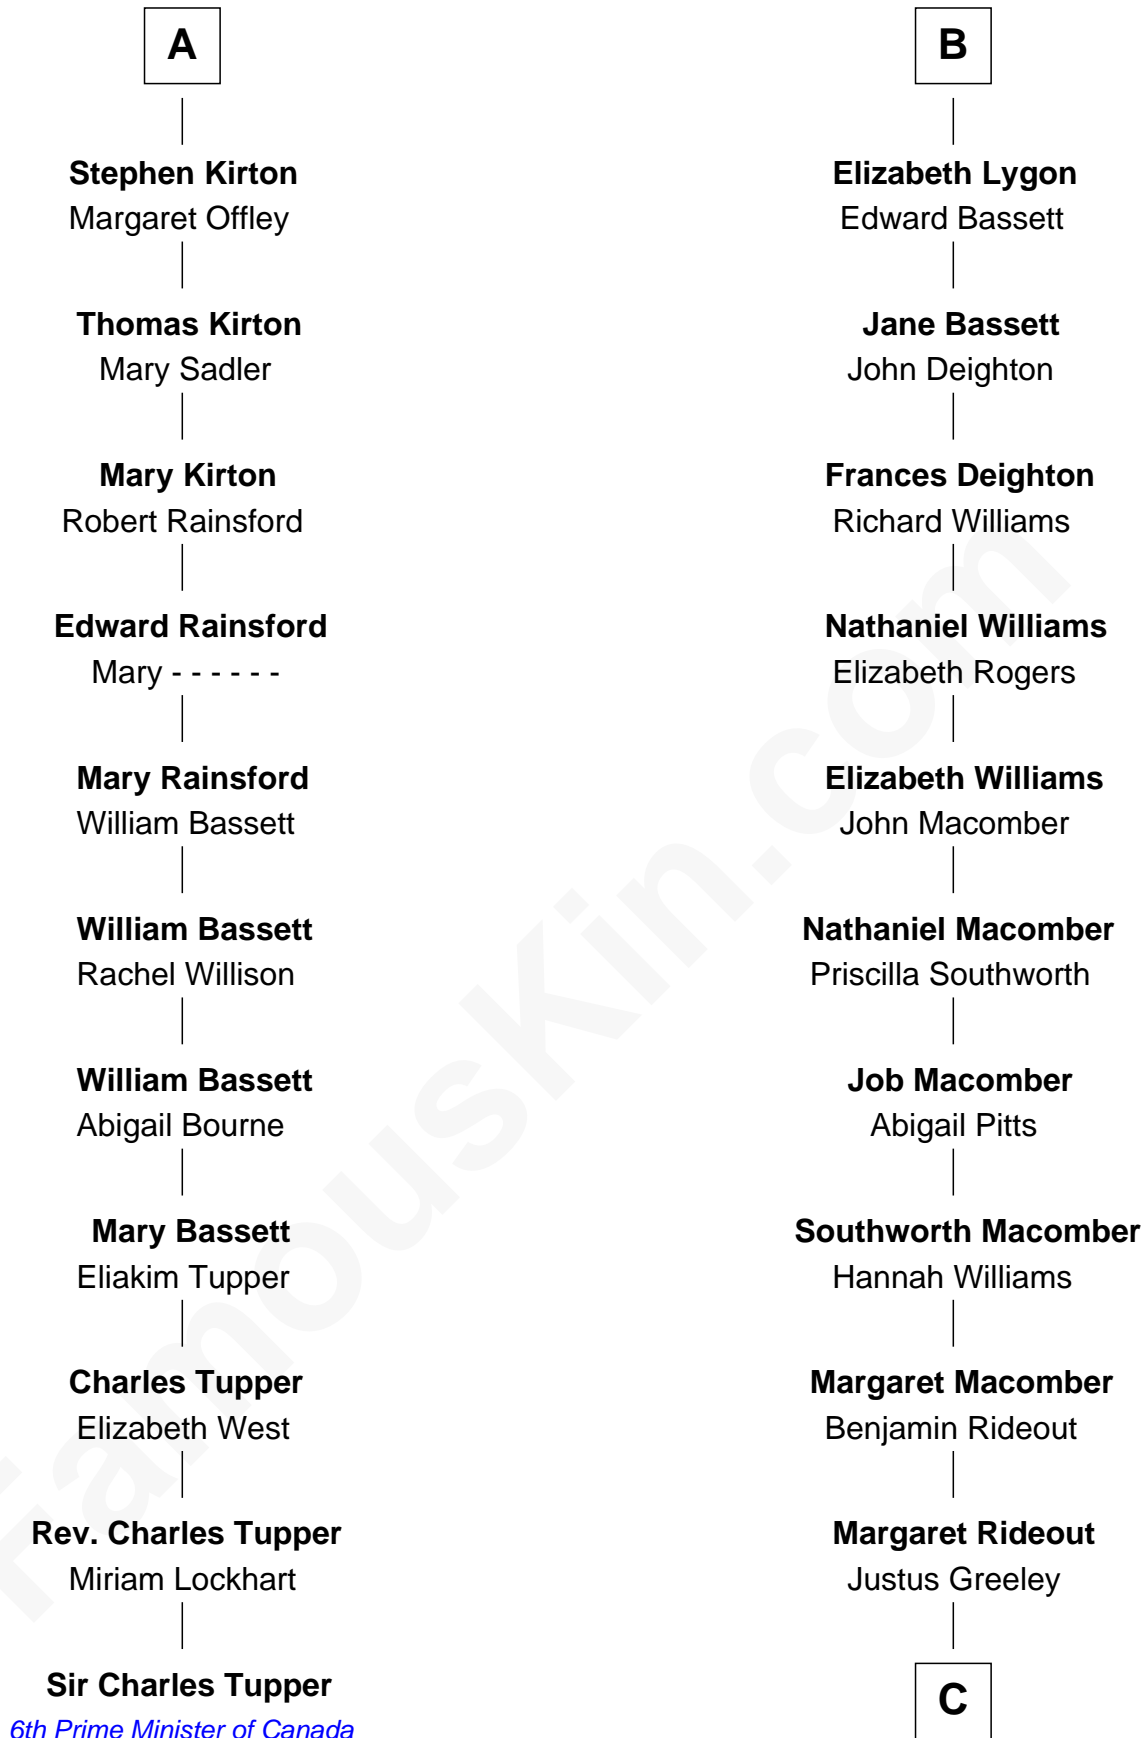

# FamousKin.com Relationship Chart of

**Sir Charles Tupper**

*6th Prime Minister of Canada*

17th cousin 3 times removed of

**Margot Kidder**

*TV and Movie Actress*

**C**

**Margaret Q. Greeley**

Dr. David Powell

**Margaret Powell**

Sidney Jesse Kidder

**Kendall Kidder**

Jocelyn Mary Wilson

**Margot Kidder**

*TV and Movie Actress*