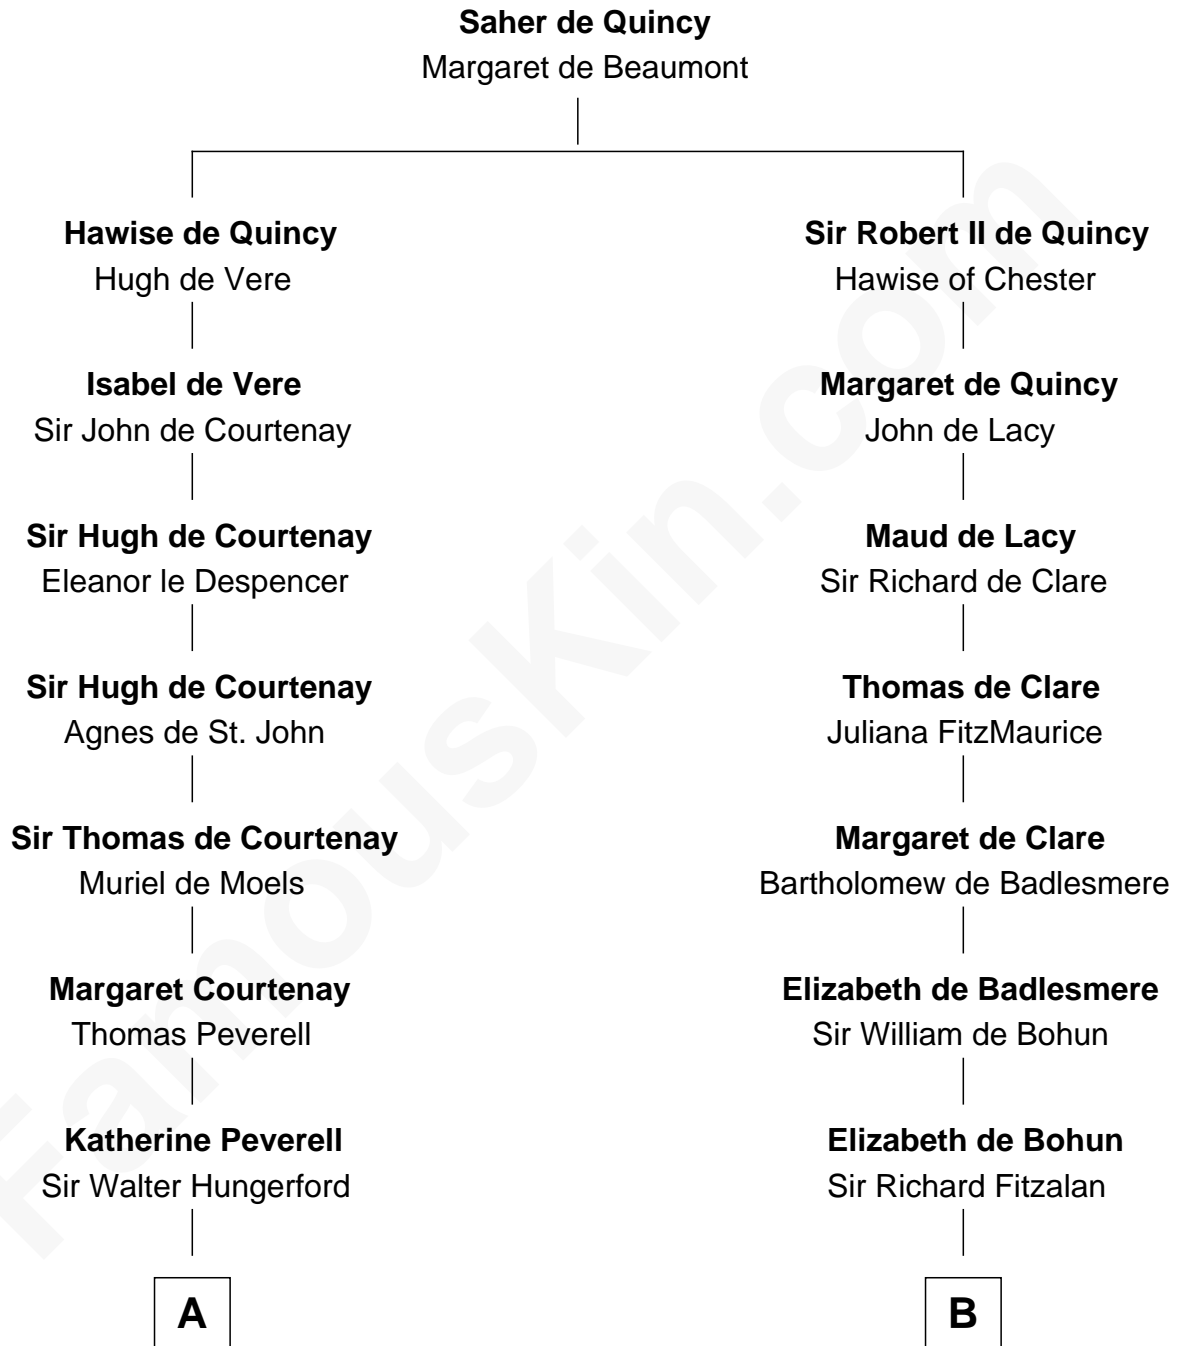

FamousKin.com Relationship Chart of

Sir Charles Tupper

6th Prime Minister of Canada

18th cousin 3 times removed of

Roger Sherman

Signer of the Declaration of Independence

C

William Bassett

Abigail Bourne

Mary Bassett

Eliakim Tupper

Charles Tupper

Elizabeth West

Rev. Charles Tupper

Miriam Lockhart

Sir Charles Tupper