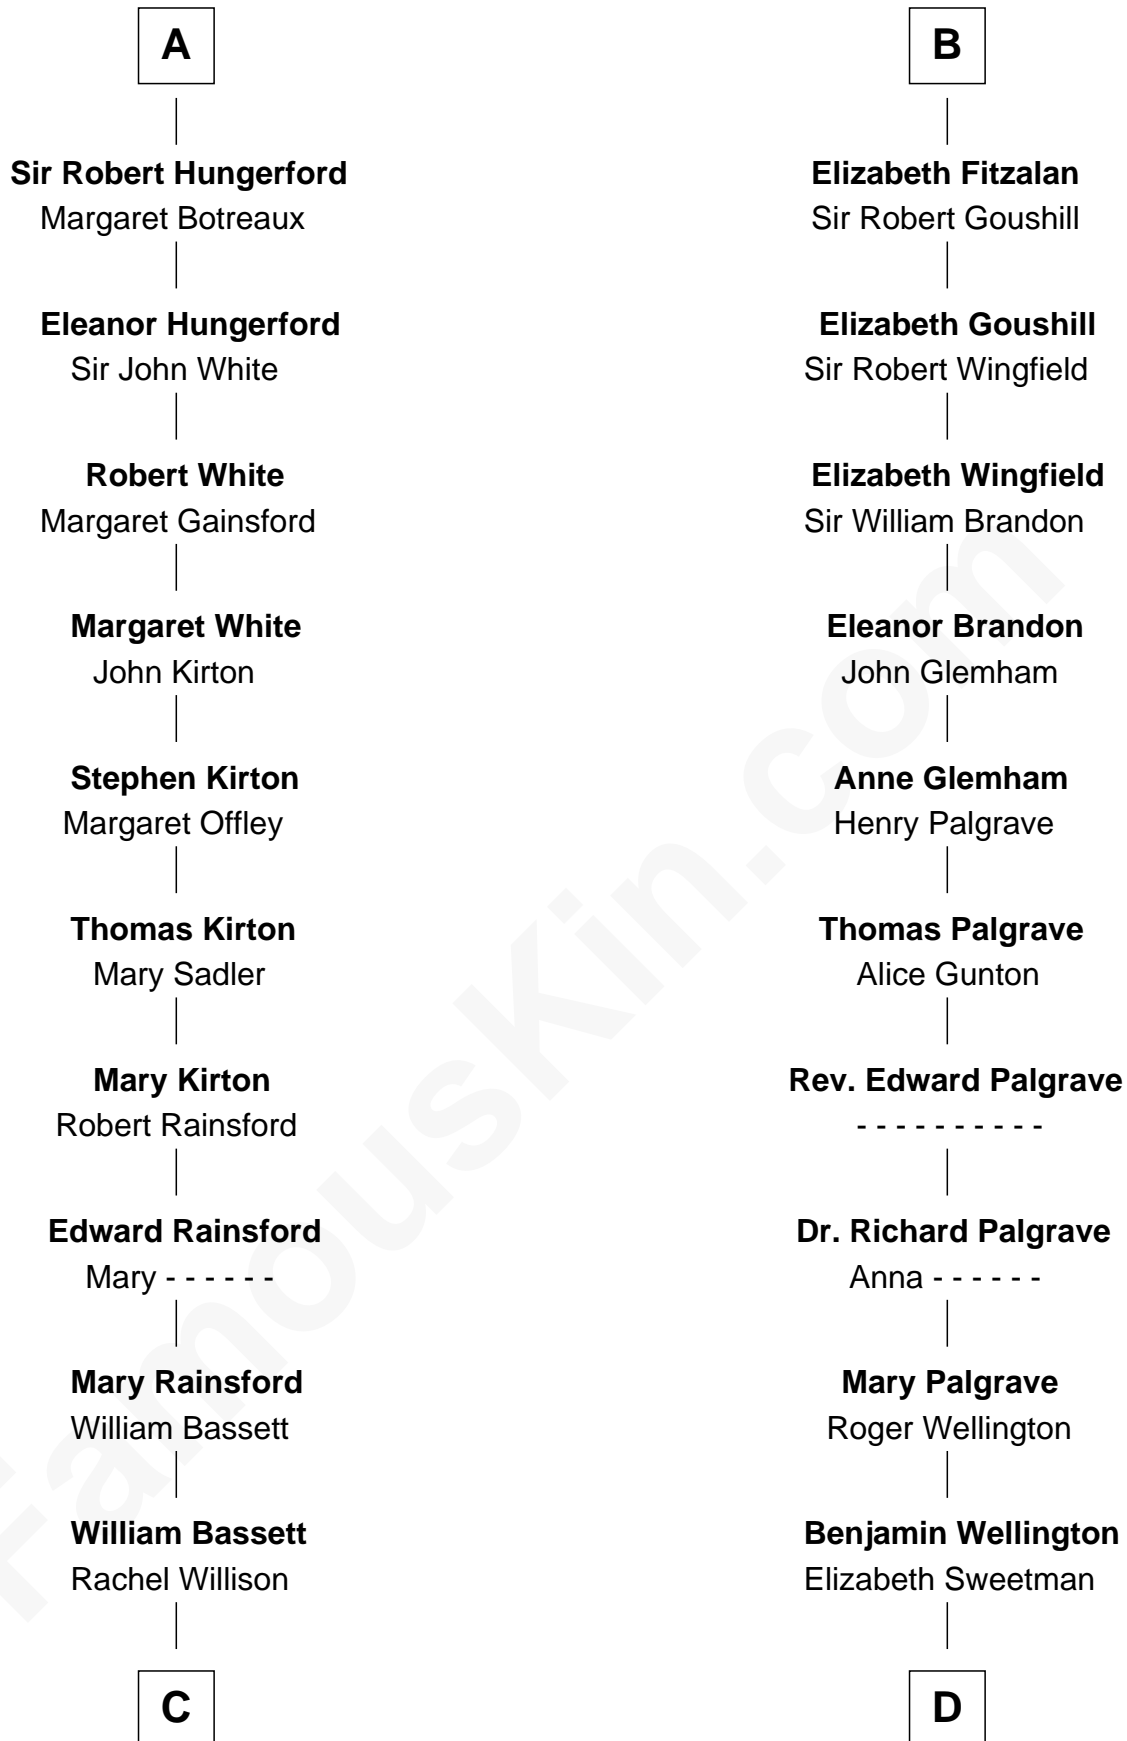

FamousKin.com Relationship Chart of

Sir Charles Tupper

6th Prime Minister of Canada

18th cousin 3 times removed of

Roger Sherman

Signer of the Declaration of Independence

C

William Bassett

Abigail Bourne

Mary Bassett

Eliakim Tupper

Charles Tupper

Elizabeth West

Rev. Charles Tupper

Miriam Lockhart

Sir Charles Tupper