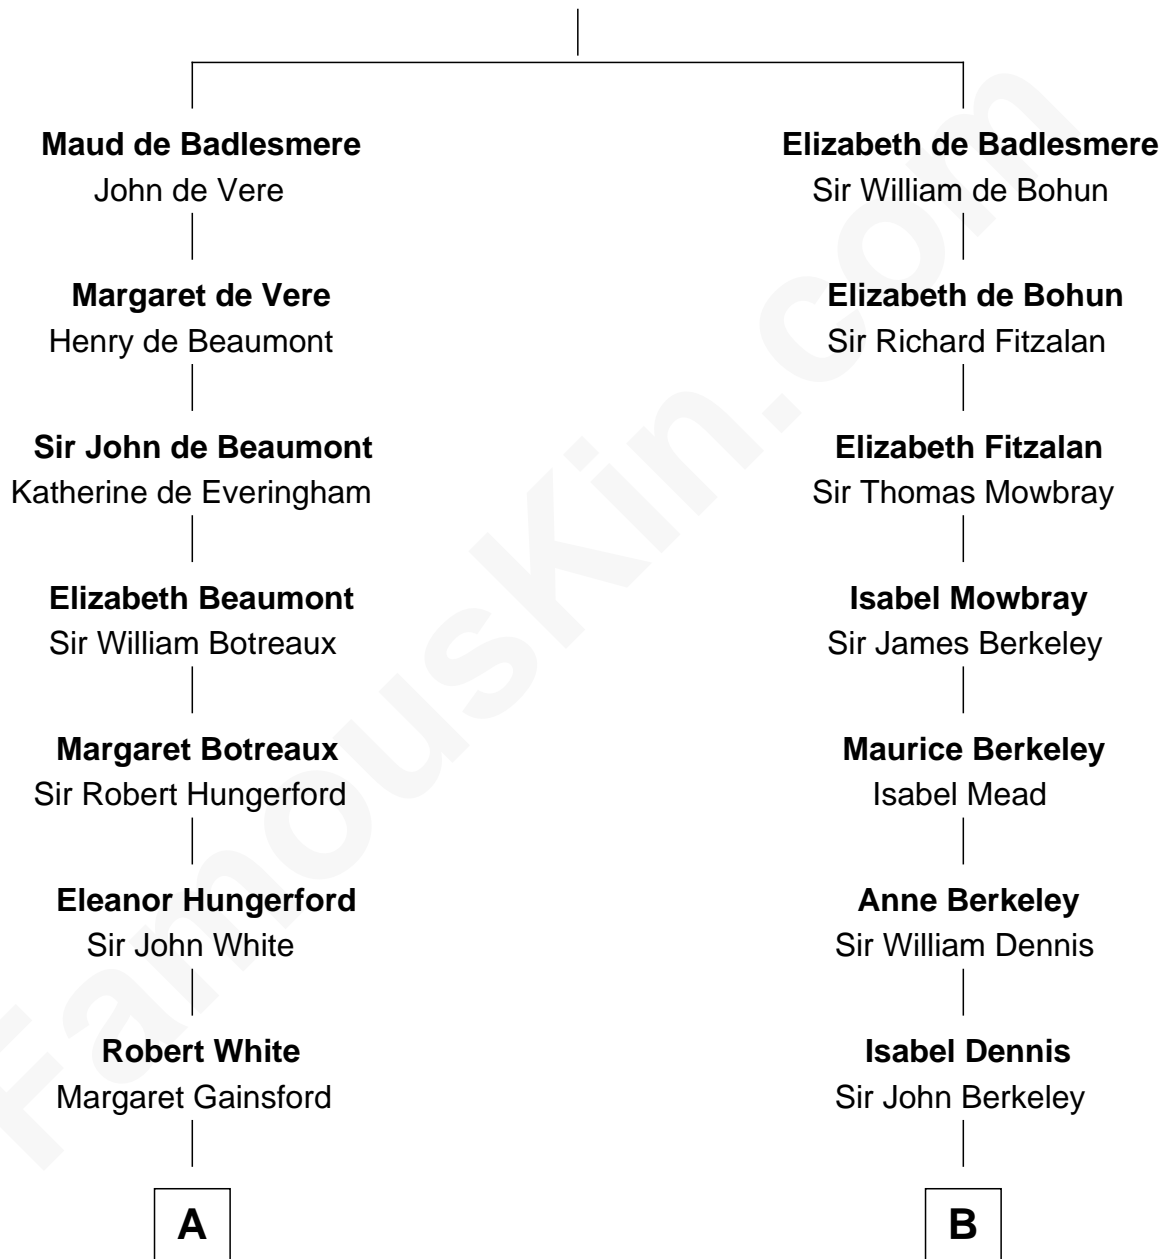

FamousKin.com

Relationship Chart of

Sir Charles Tupper

6th Prime Minister of Canada

18th cousin 3 times removed of

Geena Davis

Movie and TV Actress

Bartholomew de Badlesmere

Margaret de Clare

C

Rev. Charles Tupper

Miriam Lockhart

Sir Charles Tupper

6th Prime Minister of Canada

D

Lysander Richards Hall

Rachel Bassett

Elbert Lysander Hall

Lucy J. Price

Florence Martha Hall

Dr. William Henry Cook

Lucille Martha Cook

William Frank Davis

Geena Davis