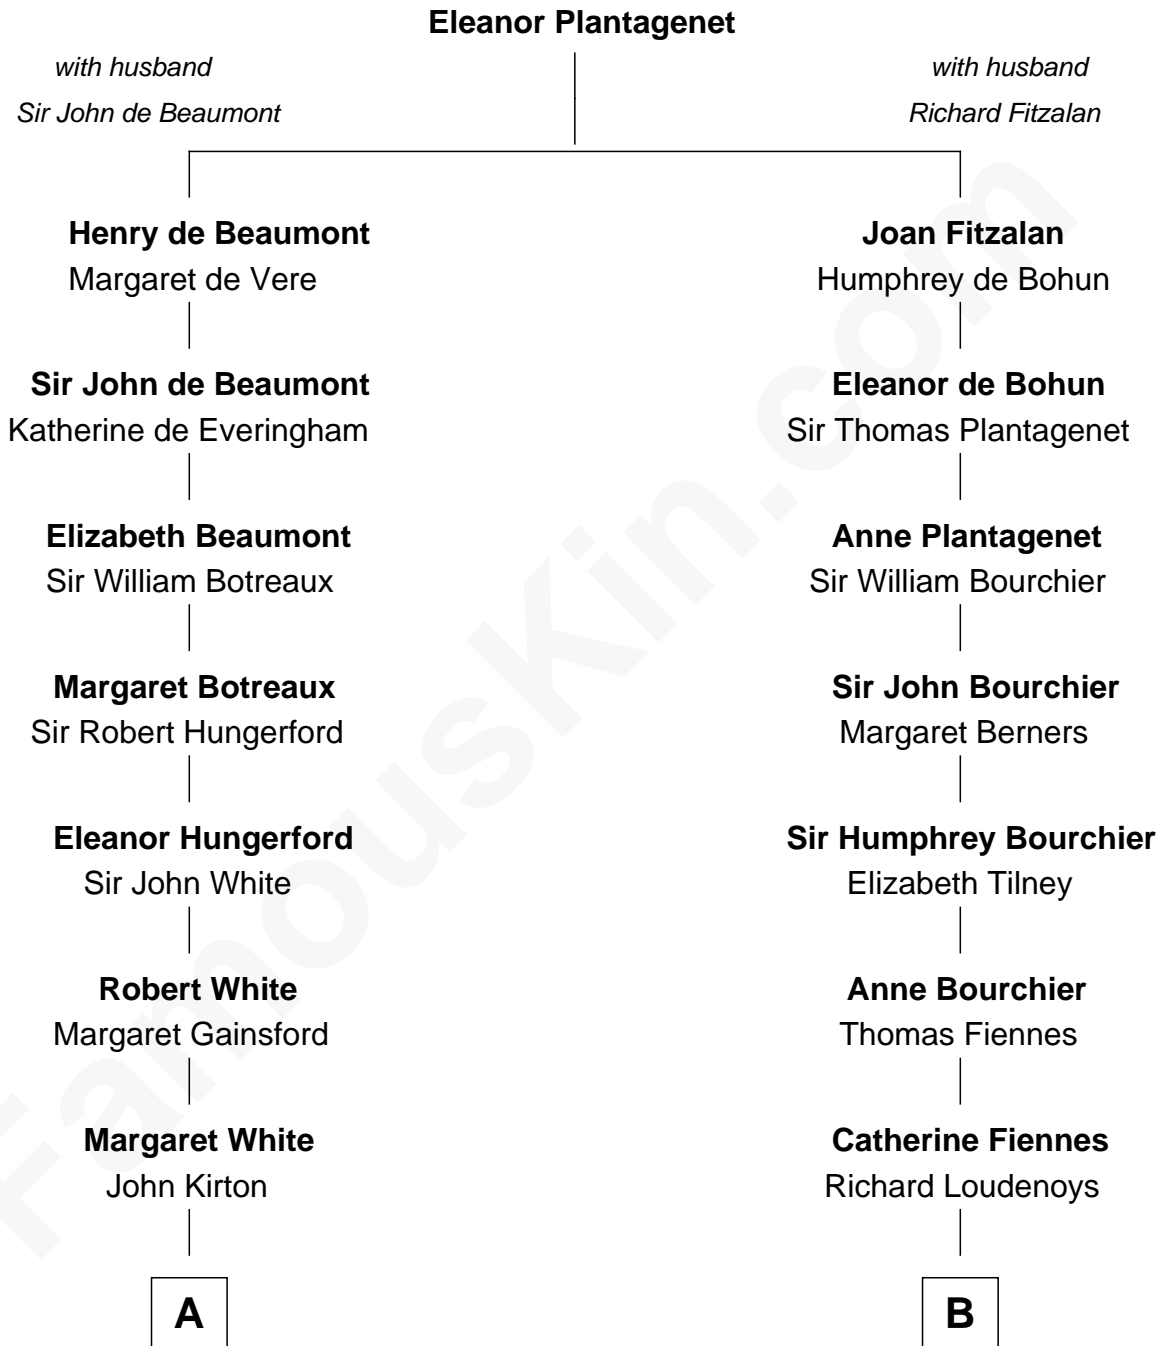

FamousKin.com Relationship Chart of

Sir Charles Tupper

6th Prime Minister of Canada

17th cousin 2 times removed of

Frank Lloyd Wright

American Architect

C

Rev. David Wright

Abigail Goddard

William Carey Wright

Anna Lloyd Jones

Frank Lloyd Wright

American Architect

FamousKin.com