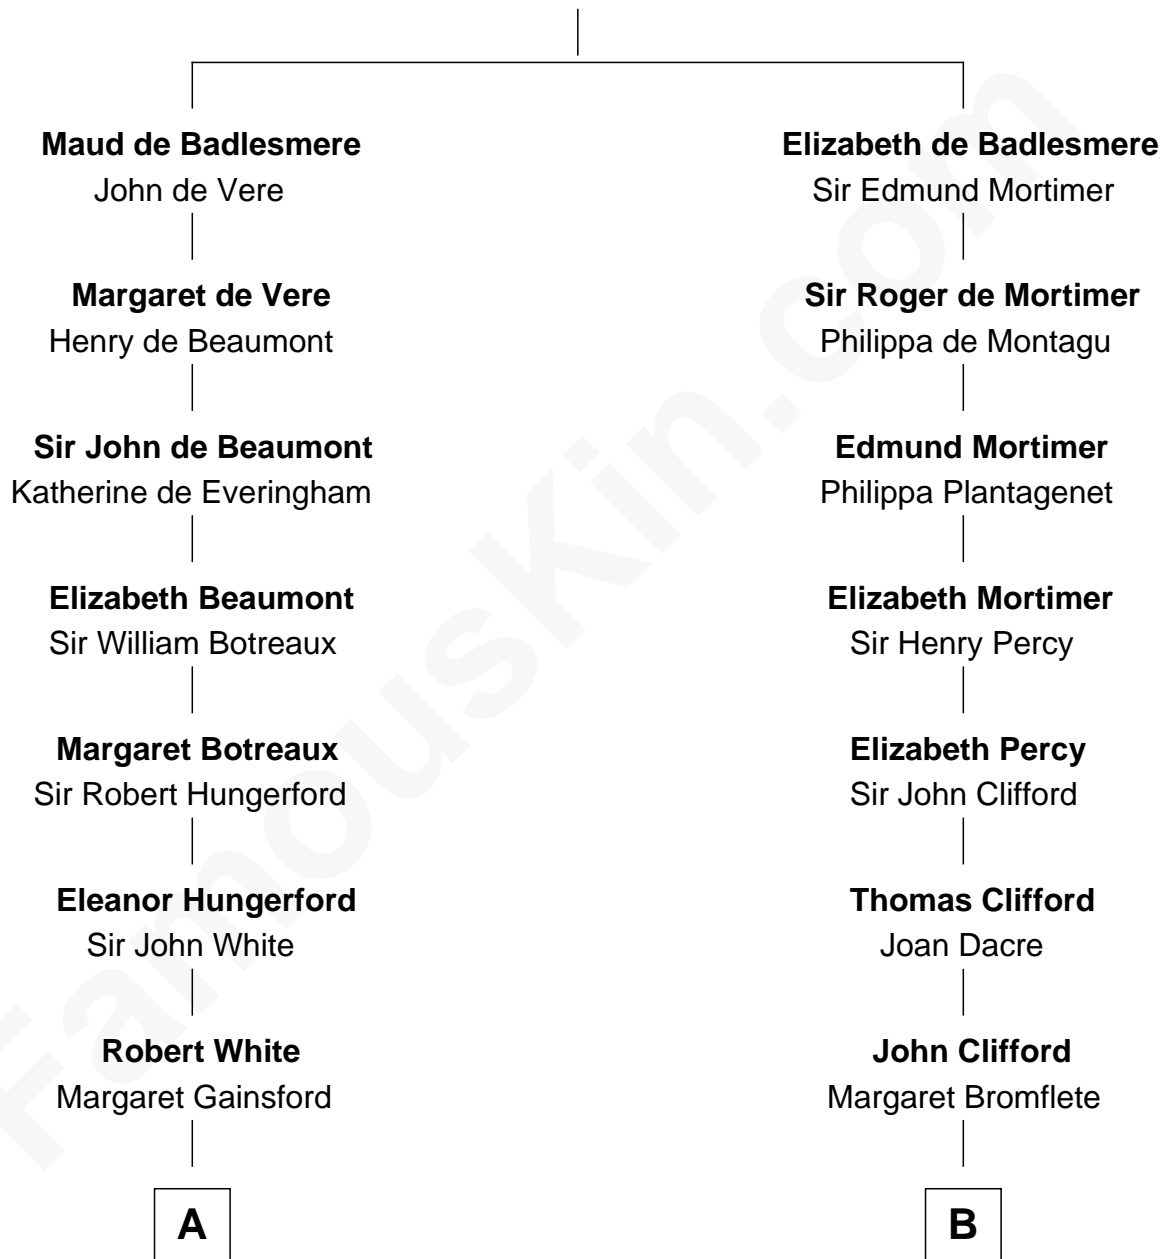

## Relationship Chart of

**Sir Charles Tupper**

*6th Prime Minister of Canada*

17th cousin 1 time removed of

**Fletcher Christian**

*Leader of the mutiny on the Bounty*

**Bartholomew de Badlesmere**

Margaret de Clare

C

Rev. Charles Tupper

Miriam Lockhart

Sir Charles Tupper

*6th Prime Minister of Canada*

FamousKin.com