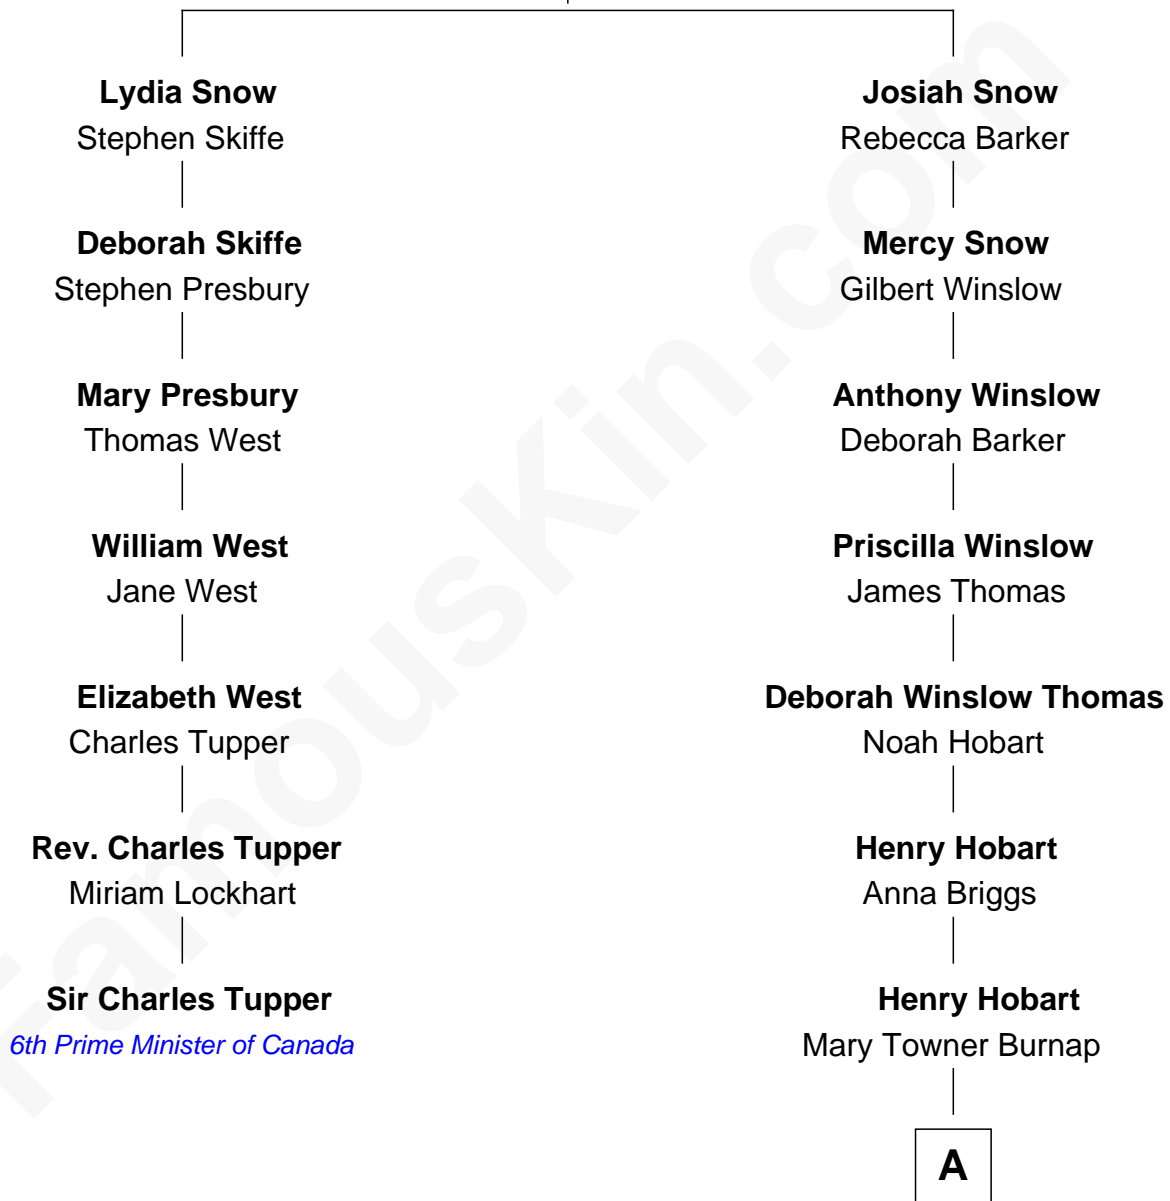

FamousKin.com Relationship Chart of

Sir Charles Tupper

6th Prime Minister of Canada

6th cousin 4 times removed of

Ali Wentworth

TV Actress and Comedienne

Anthony Snow

Abigail Warren

A

George Burnap Hobart

Mabel B. Bryant

Richard Bryant Hobart

Janet January Elliott

Mable Bryant Hobart

Eric Bartlett Wentworth

Ali Wentworth