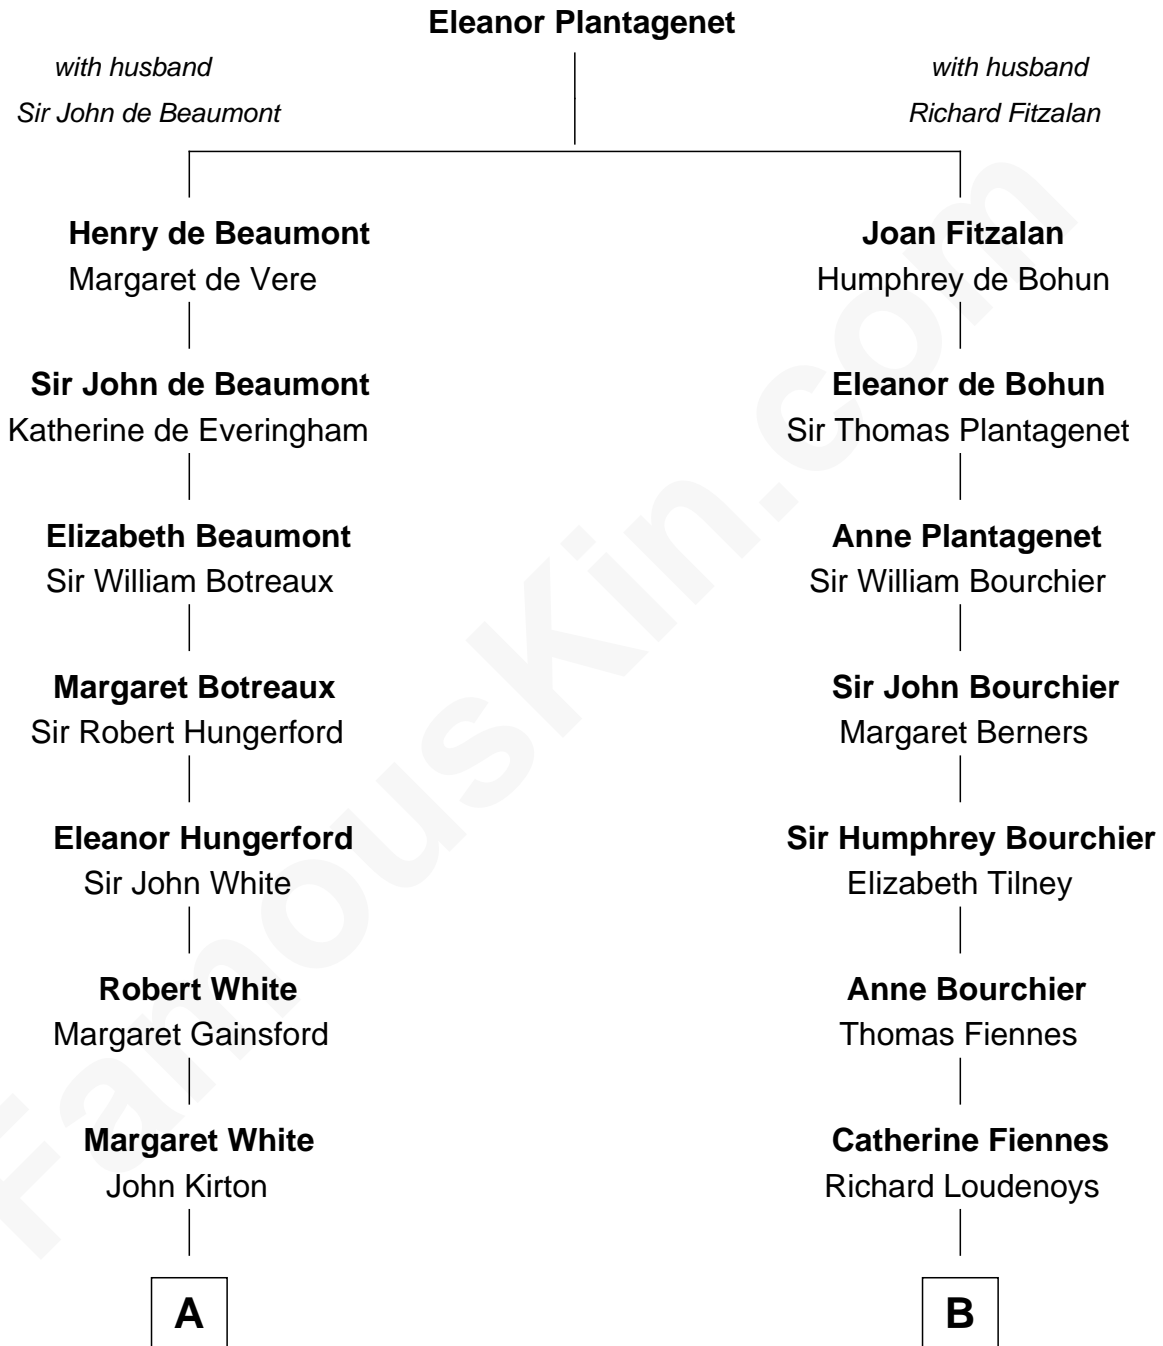

FamousKin.com Relationship Chart of

Sir Charles Tupper

6th Prime Minister of Canada

17th cousin 3 times removed of

Ali Wentworth

TV Actress and Comedienne

C

Howard Elliott

Janet January

Janet January Elliott

Richard Bryant Hobart

Mable Bryant Hobart

Eric Bartlett Wentworth

Ali Wentworth

TV Actress and Comedienne