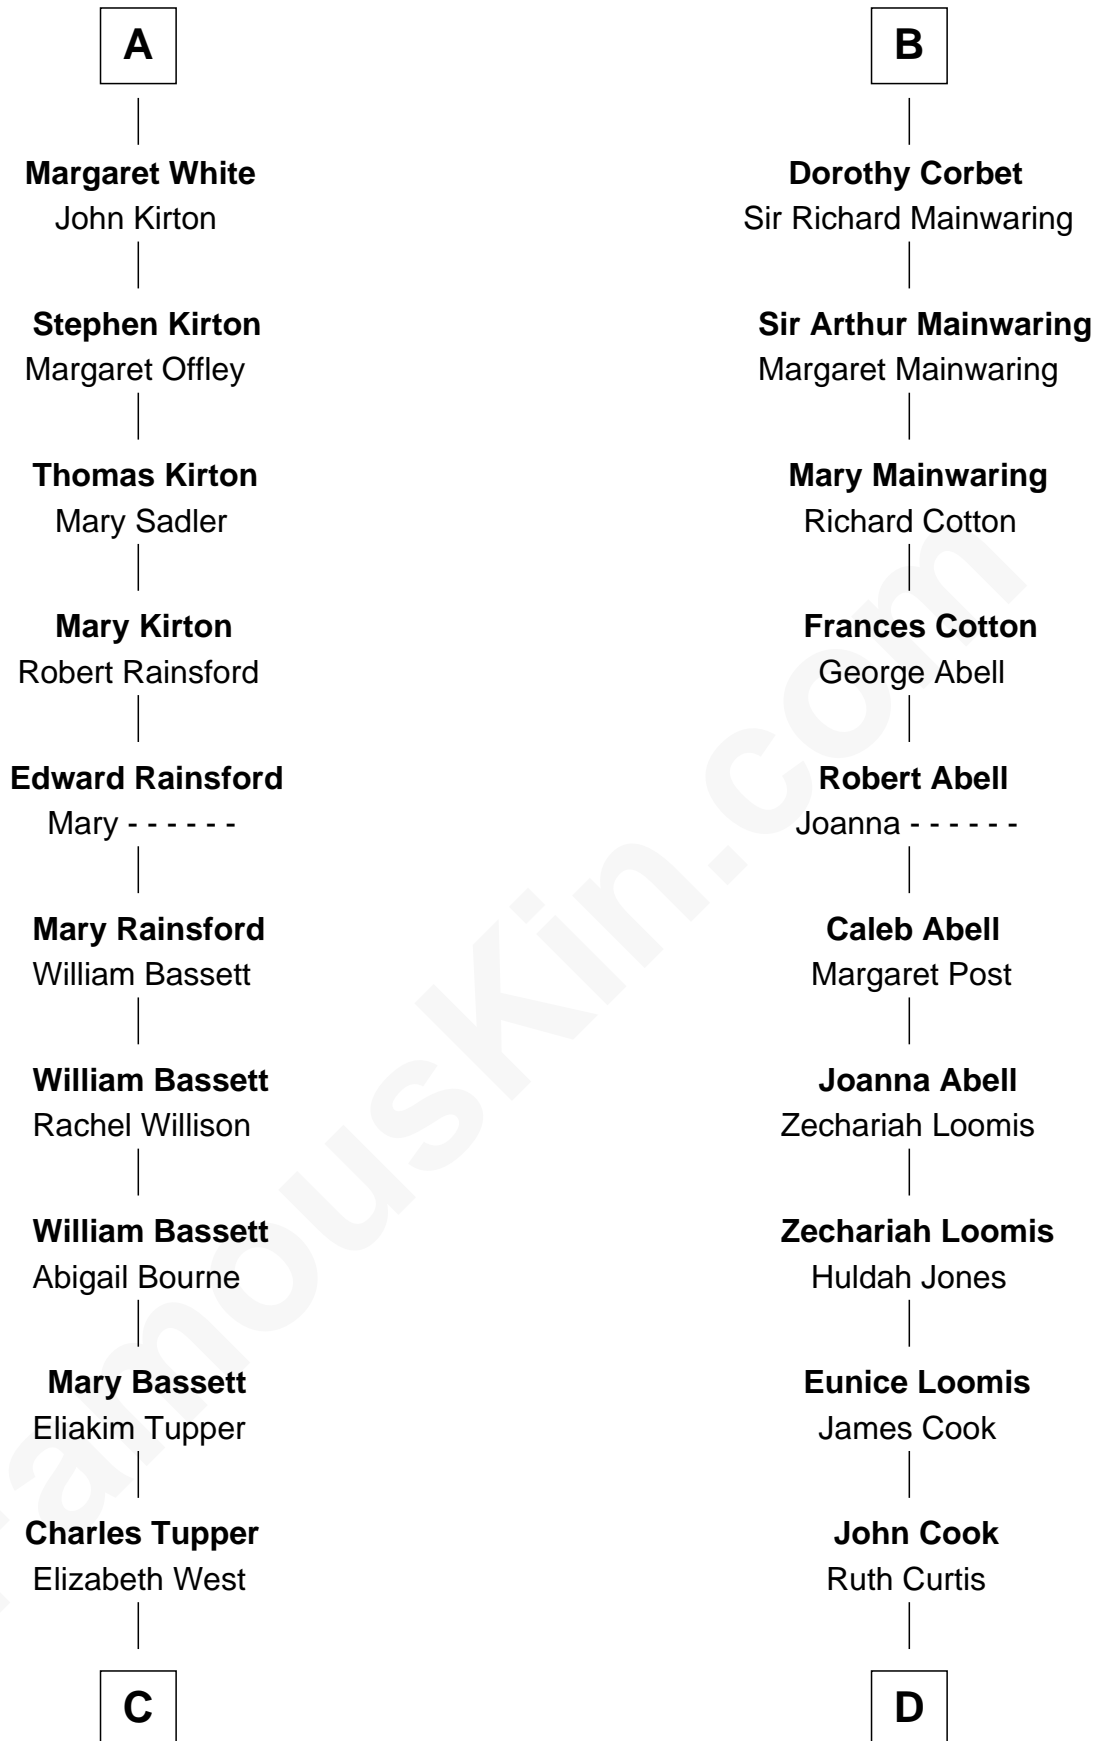

FamousKin.com

Relationship Chart of

Sir Charles Tupper

6th Prime Minister of Canada

18th cousin 3 times removed of

Shadoe Stevens

Radio Disc Jockey

Bartholomew de Badlesmere

Margaret de Clare

C

Rev. Charles Tupper

Miriam Lockhart

Sir Charles Tupper

6th Prime Minister of Canada

D

James Cook