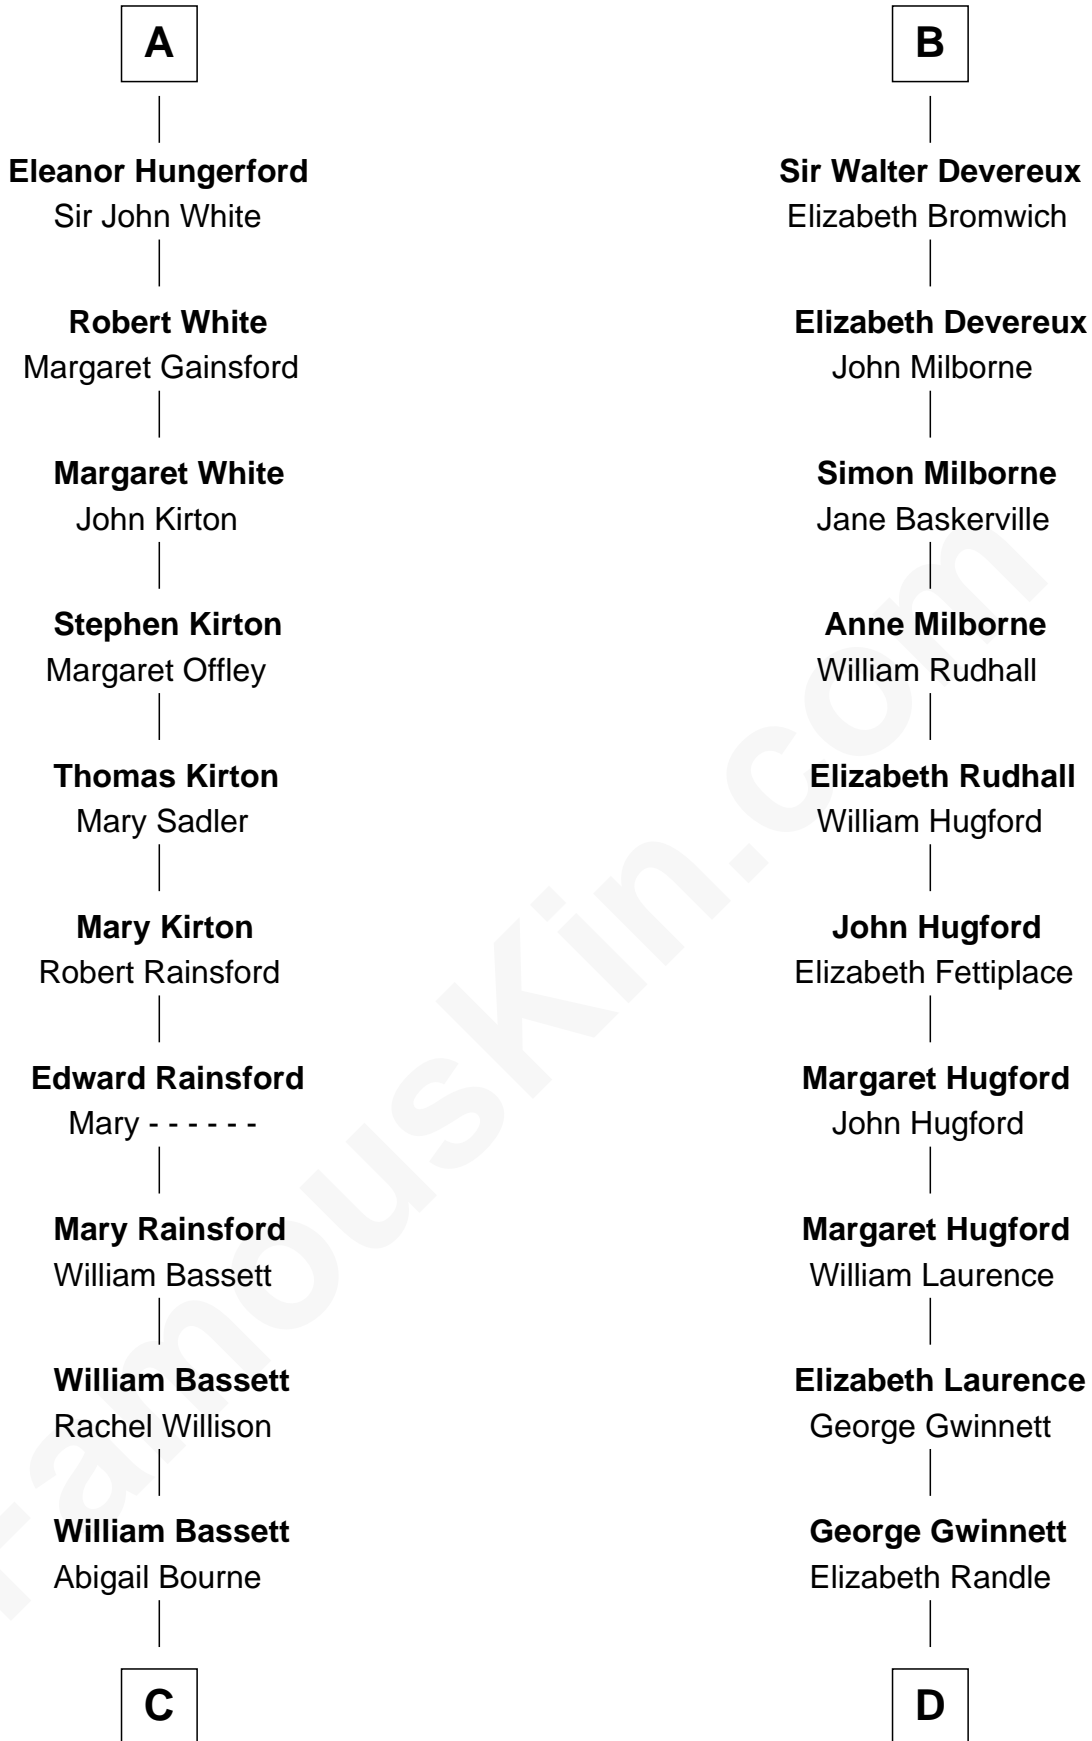

FamousKin.com

Relationship Chart of

Sir Charles Tupper

6th Prime Minister of Canada

19th cousin 1 time removed of

Button Gwinnett

Signer of the Declaration of Independence

C

Mary Bassett
Eliakim Tupper

Charles Tupper
Elizabeth West

Rev. Charles Tupper
Miriam Lockhart

Sir Charles Tupper
6th Prime Minister of Canada

D

George Gwinnett
Elizabeth Coxe

Rev. Samuel Gwinnett
Anne Eames