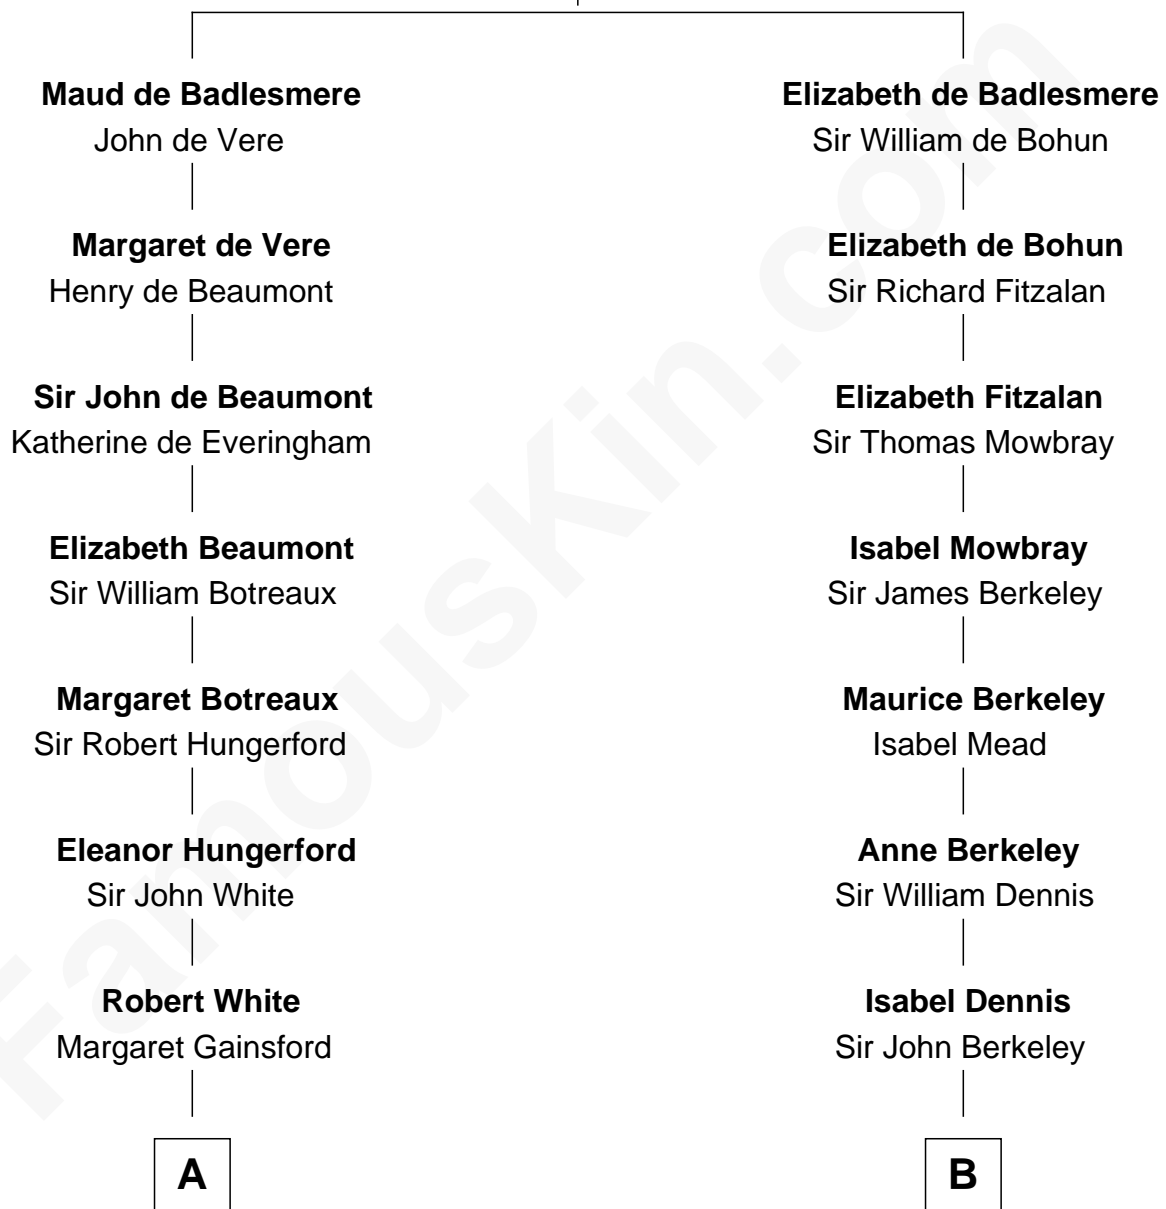

FamousKin.com

Relationship Chart of

Sir Charles Tupper

6th Prime Minister of Canada

18th cousin 1 time removed of

Clare Eames

Silent Movie Actress

Bartholomew de Badlesmere

Margaret de Clare

C

Rev. Charles Tupper

Miriam Lockhart

Sir Charles Tupper

6th Prime Minister of Canada

D

Ithamer Bellows Eames