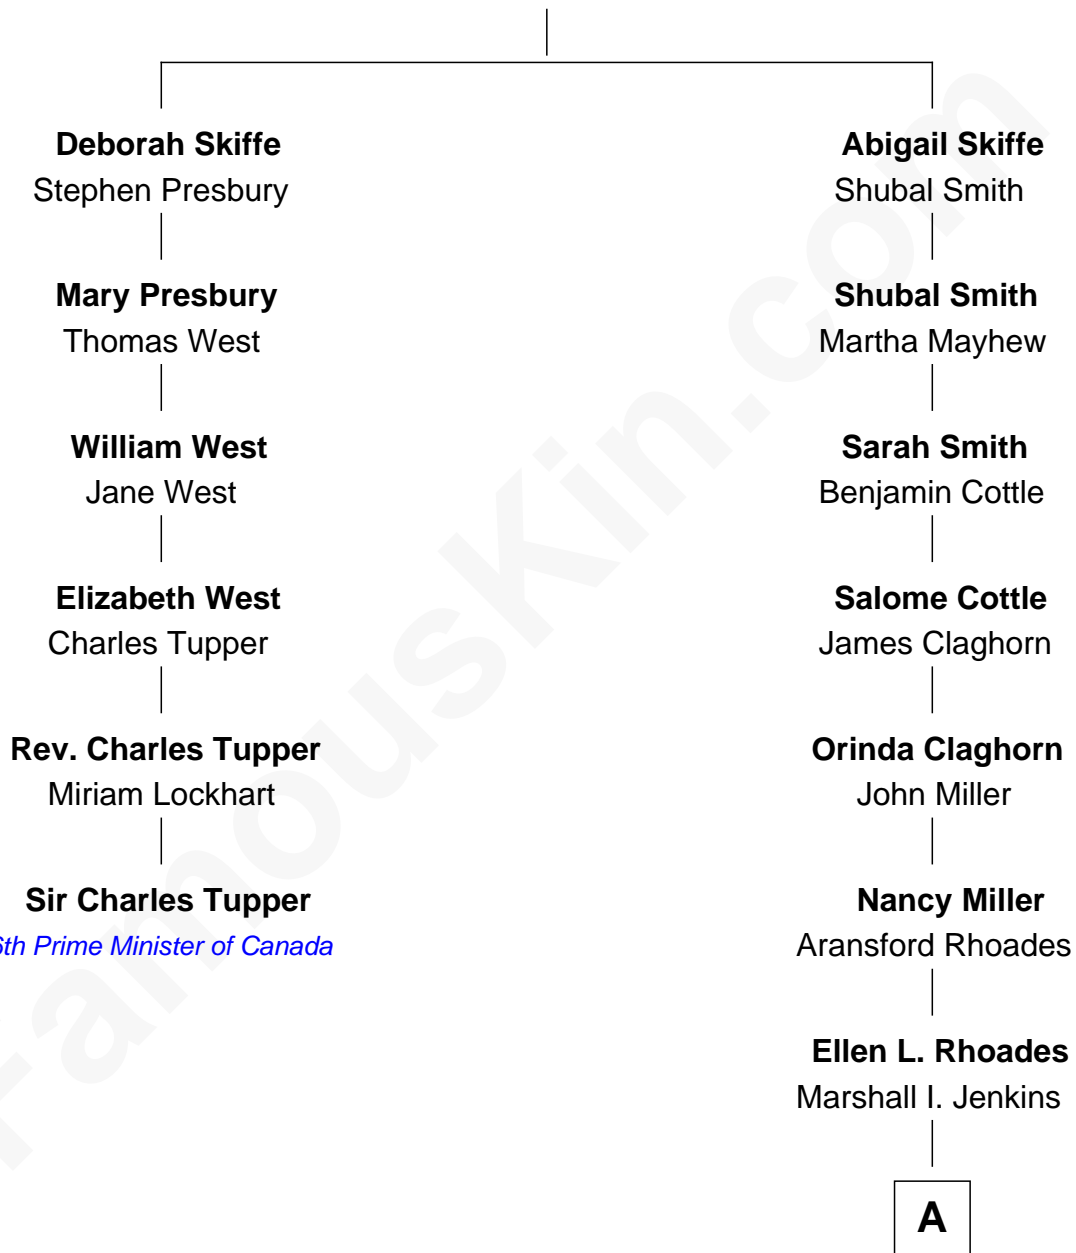

FamousKin.com

Relationship Chart of

Sir Charles Tupper

6th Prime Minister of Canada

5th cousin 5 times removed of

Penn Jillette

Magician

Stephen Skiffe

Lydia Snow

FamousKin.com