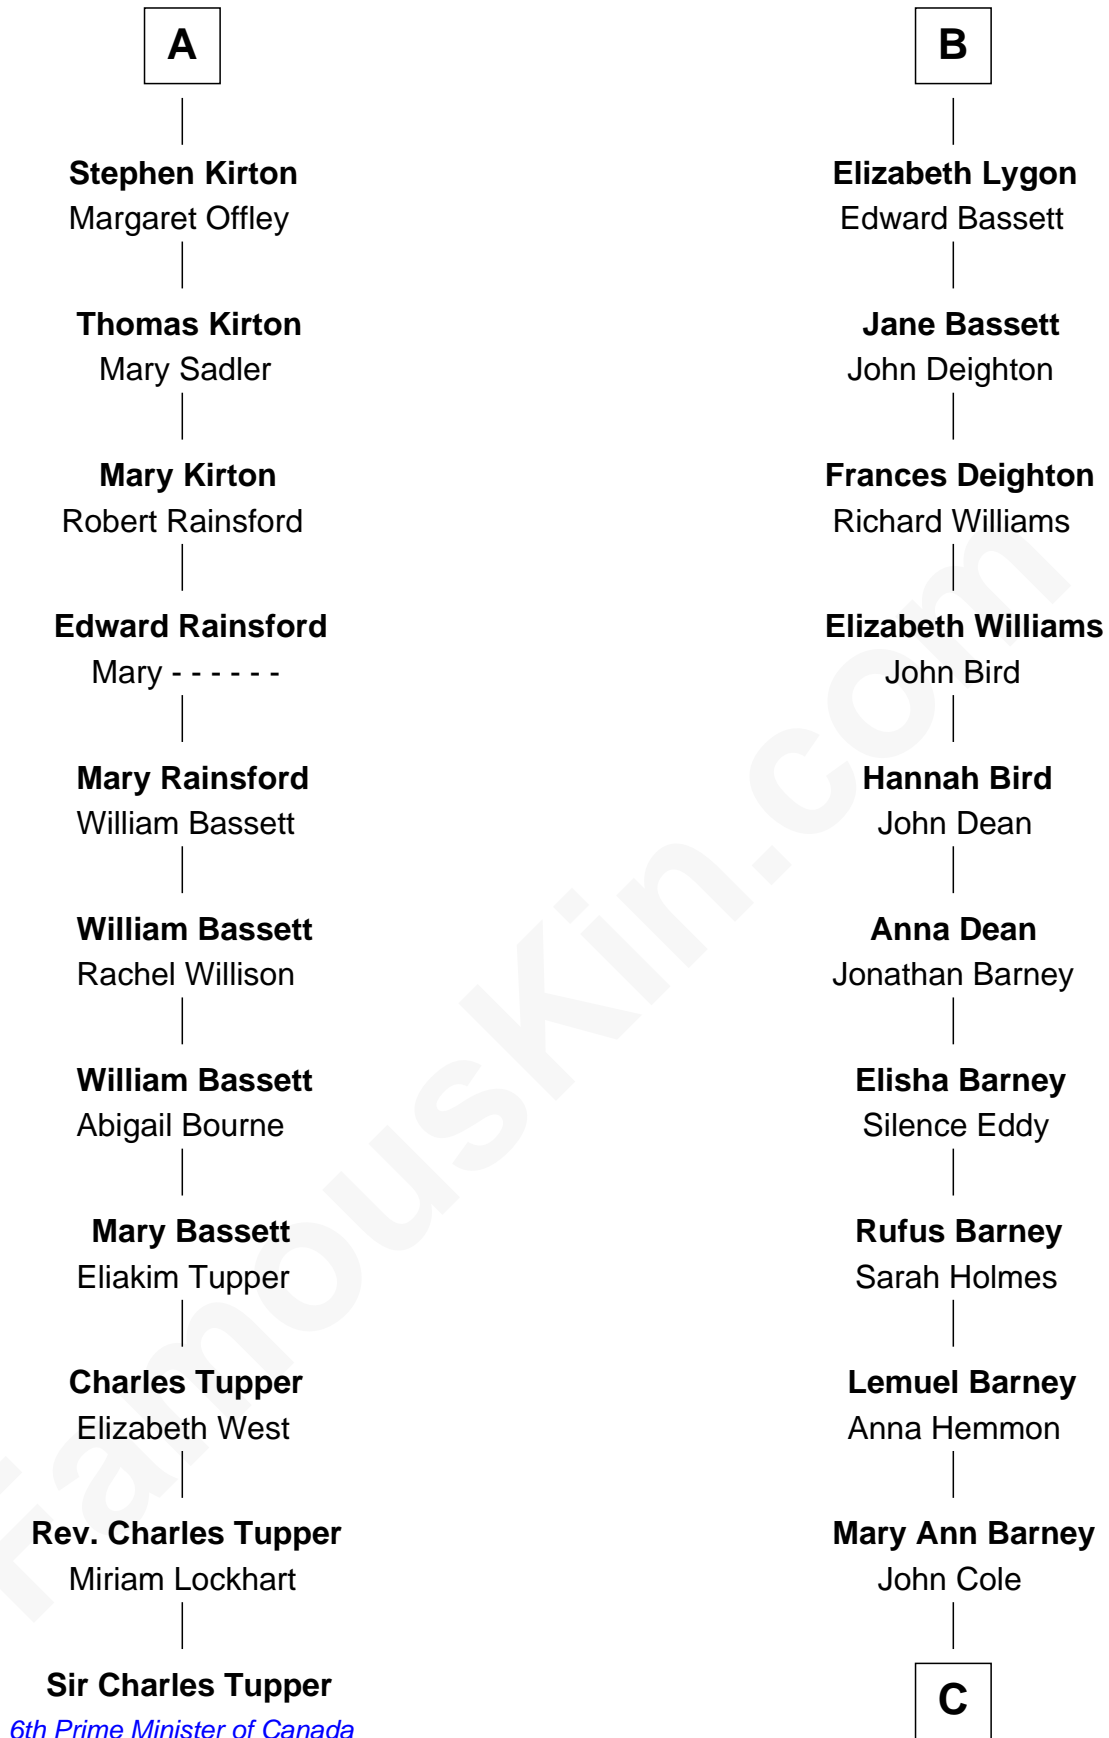

FamousKin.com

Relationship Chart of

Sir Charles Tupper

6th Prime Minister of Canada

17th cousin 4 times removed of

Michael Lookinland

TV Actor

C

Rufus Lemuel Cole

Matilda M. Hall

Nellie M. Cole

John Andrew Lookinland

Orrin Paul Lookinland

Madeline Tait

Paul Russell Lookinland

Karen Ruth McKinney