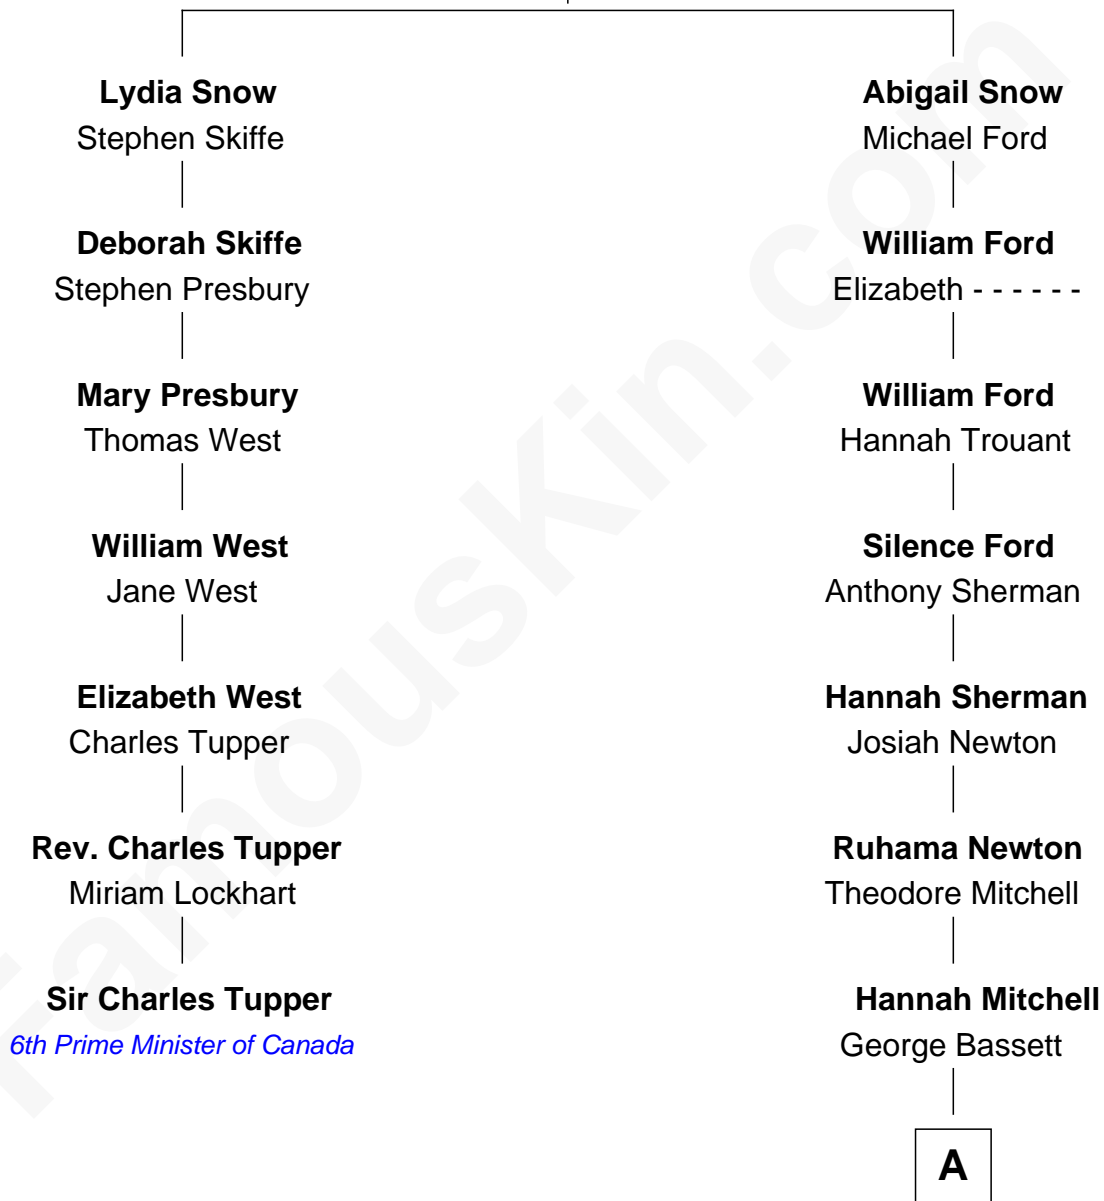

FamousKin.com

Relationship Chart of

Sir Charles Tupper

6th Prime Minister of Canada

6th cousin 6 times removed of

Nat Faxon

Actor, Comedian, Director and Screenwriter

Anthony Snow

Abigail Warren

A

|
Mary F. Bassett

Ira M. Conant
|

Herbert Ira Conant

Alleda B. Pierce
|

Marie Bassett Conant

Dr. Nathaniel Wales Faxon
|

William Otis Faxon

Frances Mary Parker
|

Dr. David Parker Faxon

Monica Andrea Kersten
|

Nat Faxon

Actor, Comedian, Director and Screenwriter